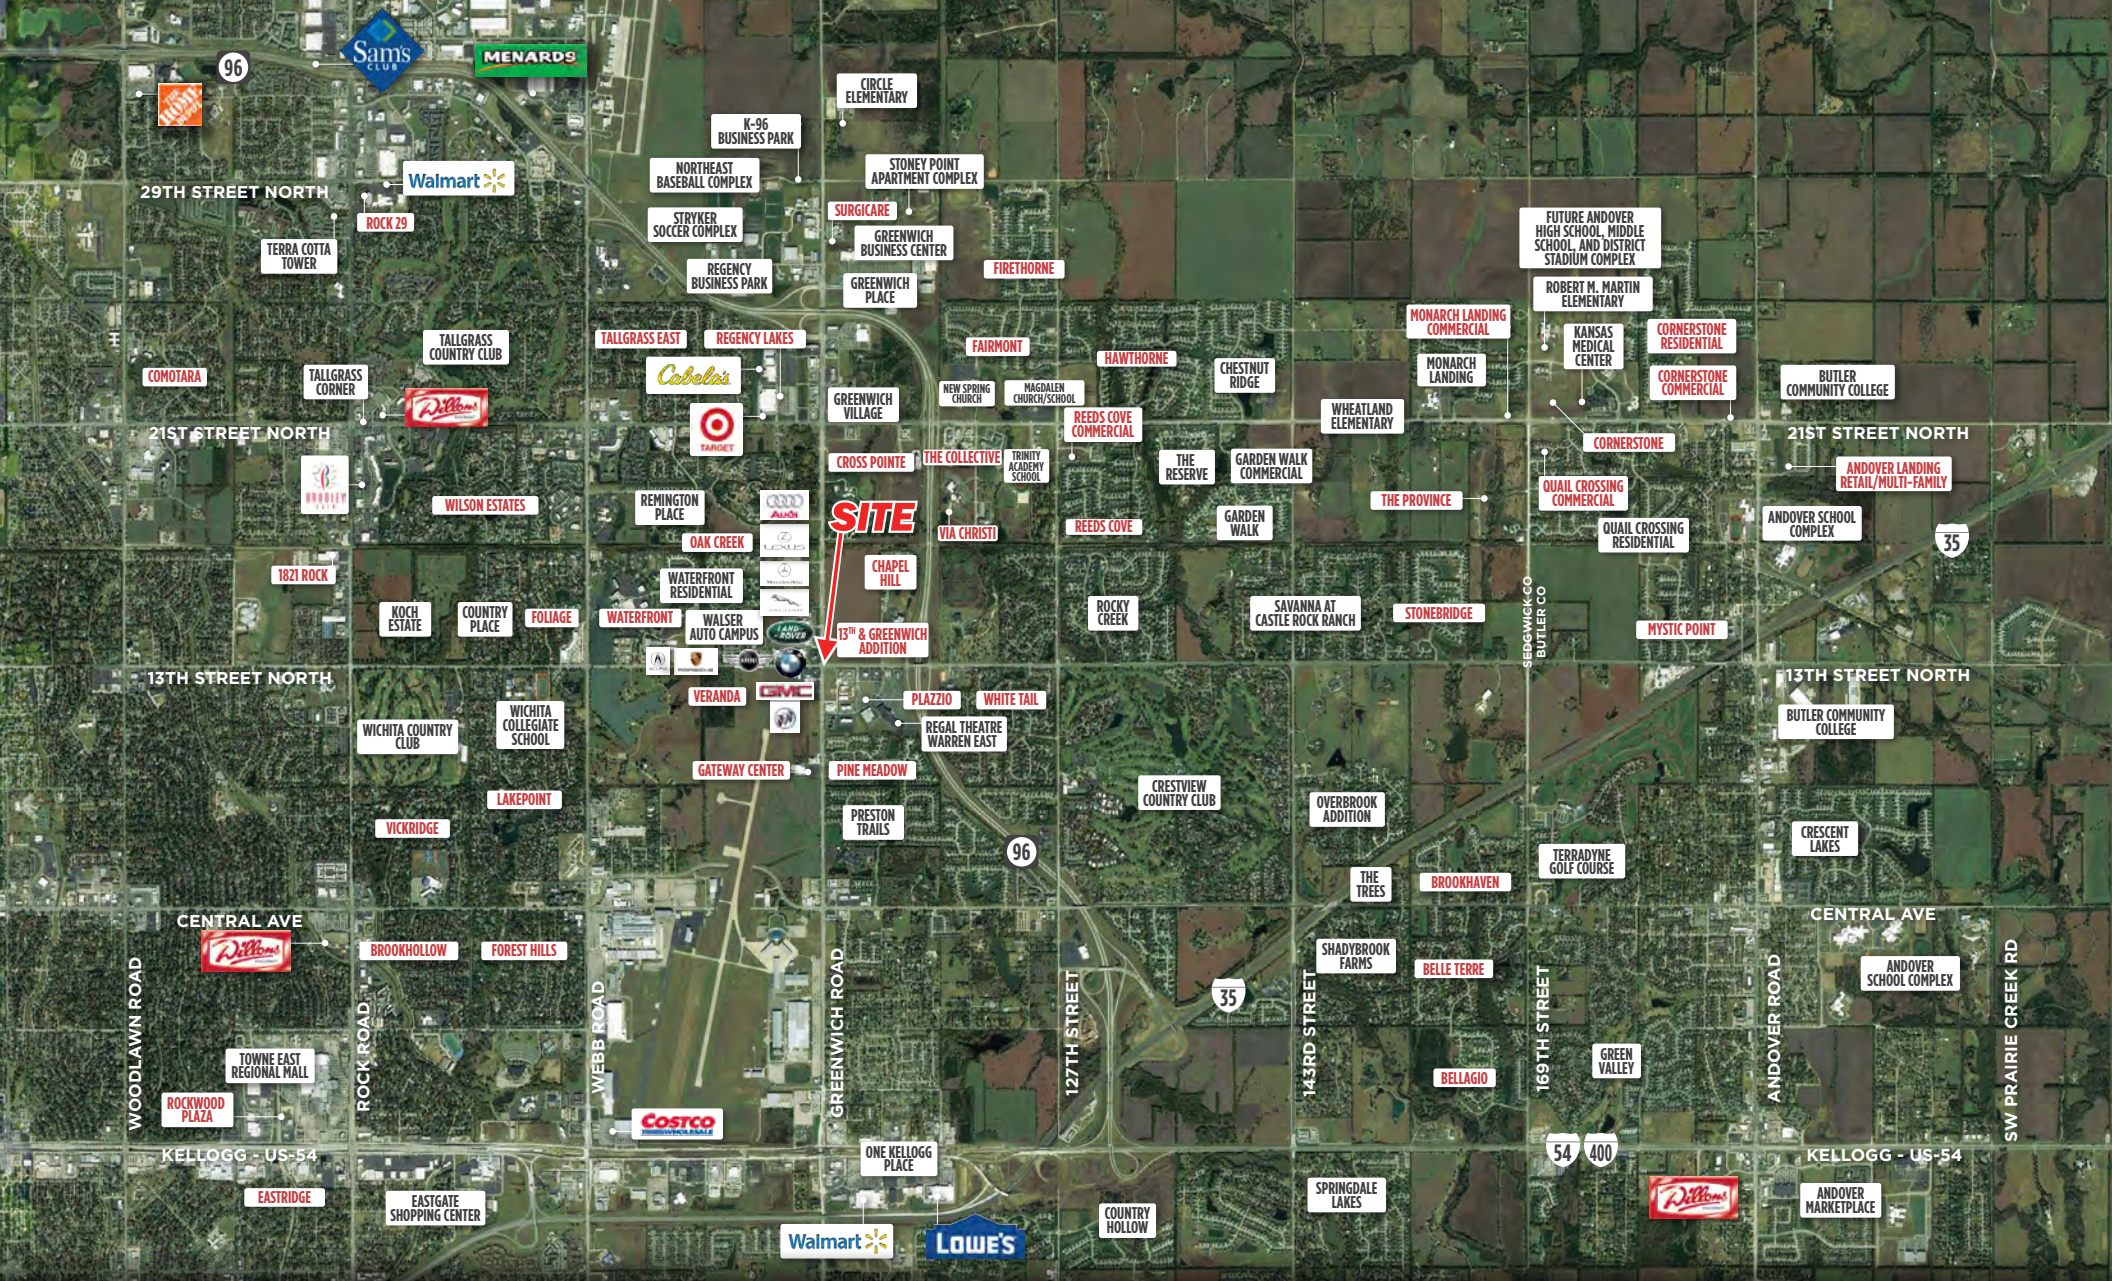

Click photo below to view a video of the area.

13TH & GREENWICH - WICHITA, KANSAS

SUMO

13TH & GREENWICH - WICHITA, KANSAS

One of the fastest-growing intersections in Wichita, Kansas. Direct access to Highway K-96 makes the 13th & Greenwich intersection easy to get to from anywhere in the region.

Easy access. Strong demographics.

The majority of visitors to the 13th & Greenwich intersection can reach the area in an easy, 15-minute drive.

	3-MILE RADIUS	5-MILE RADIUS
Population	42,259	135,602
Median Age	39.6	35.6
Average Household Income	\$133,040	\$95,743
Employees	39,005	73,480

Site Plan - Plazzio

Southeast Corner of 13th St. North & Greenwich

13TH & GREENWICH - WICHITA, KANSAS

Traffic Volumes

- Highway K-96 & 13th Street North
 - » Highway K-96: 23,400 vpd
 - » 13th Street North: 15,372 vpd
- 13th Street North & Greenwich Road
 - » 13th Street North: 14,969 vpd
 - » Greenwich Road: 15,236 vpd