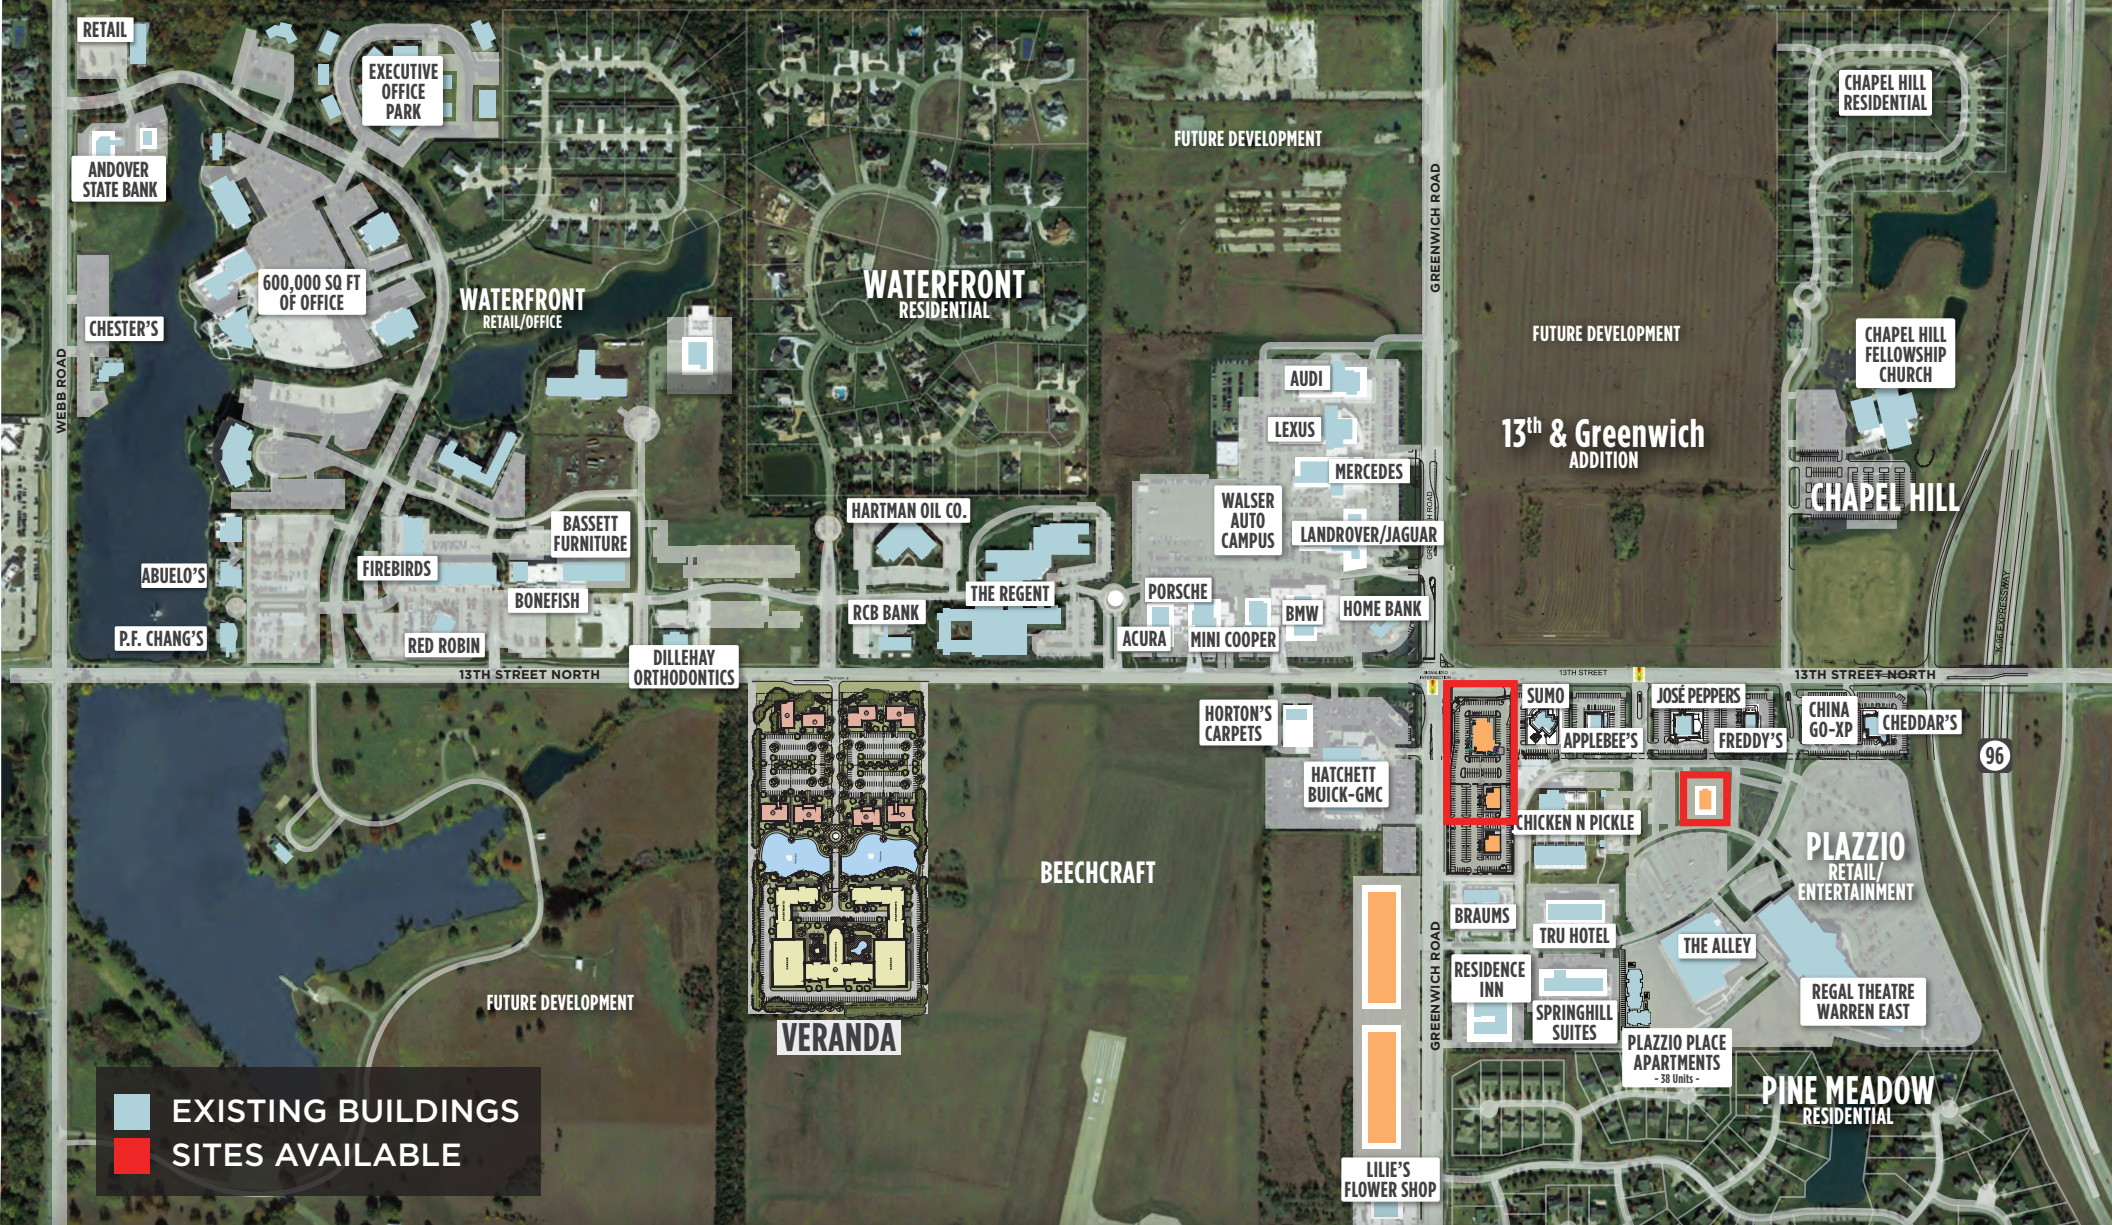

Click photo below to view a video of the area.

13TH & GREENWICH - WICHITA, KANSAS

SUMO

13TH & GREENWICH - WICHITA, KANSAS

One of the fastest-growing intersections in Wichita, Kansas. Direct access to Highway K-96 makes the 13th & Greenwich intersection easy to get to from anywhere in the region.

Chicken N Pickle

Unique indoor/outdoor entertainment complex that includes a restaurant, roof top bar and sports bar, along with indoor and outdoor pickleball courts and large outdoor green space that provides a variety of yard games.

RESIDENCE INN

TRU BY HILTON

FREDDY'S FROZEN CUSTARD

REGAL THEATRE WARREN EAST

CHEDDAR'S

SUMO

CHICKEN N PICKLE

ALLEY INDOOR ENTERTAINMENT

Site Plan - Plazzio

Southeast Corner of 13th St. North & Greenwich

13TH & GREENWICH - WICHITA, KANSAS

Traffic Volumes

- Highway K-96 & 13th Street North
 - » Highway K-96: 23,400 vpd
 - » 13th Street North: 15,372 vpd
- 13th Street North & Greenwich Road
 - » 13th Street North: 14,969 vpd
 - » Greenwich Road: 15,236 vpd