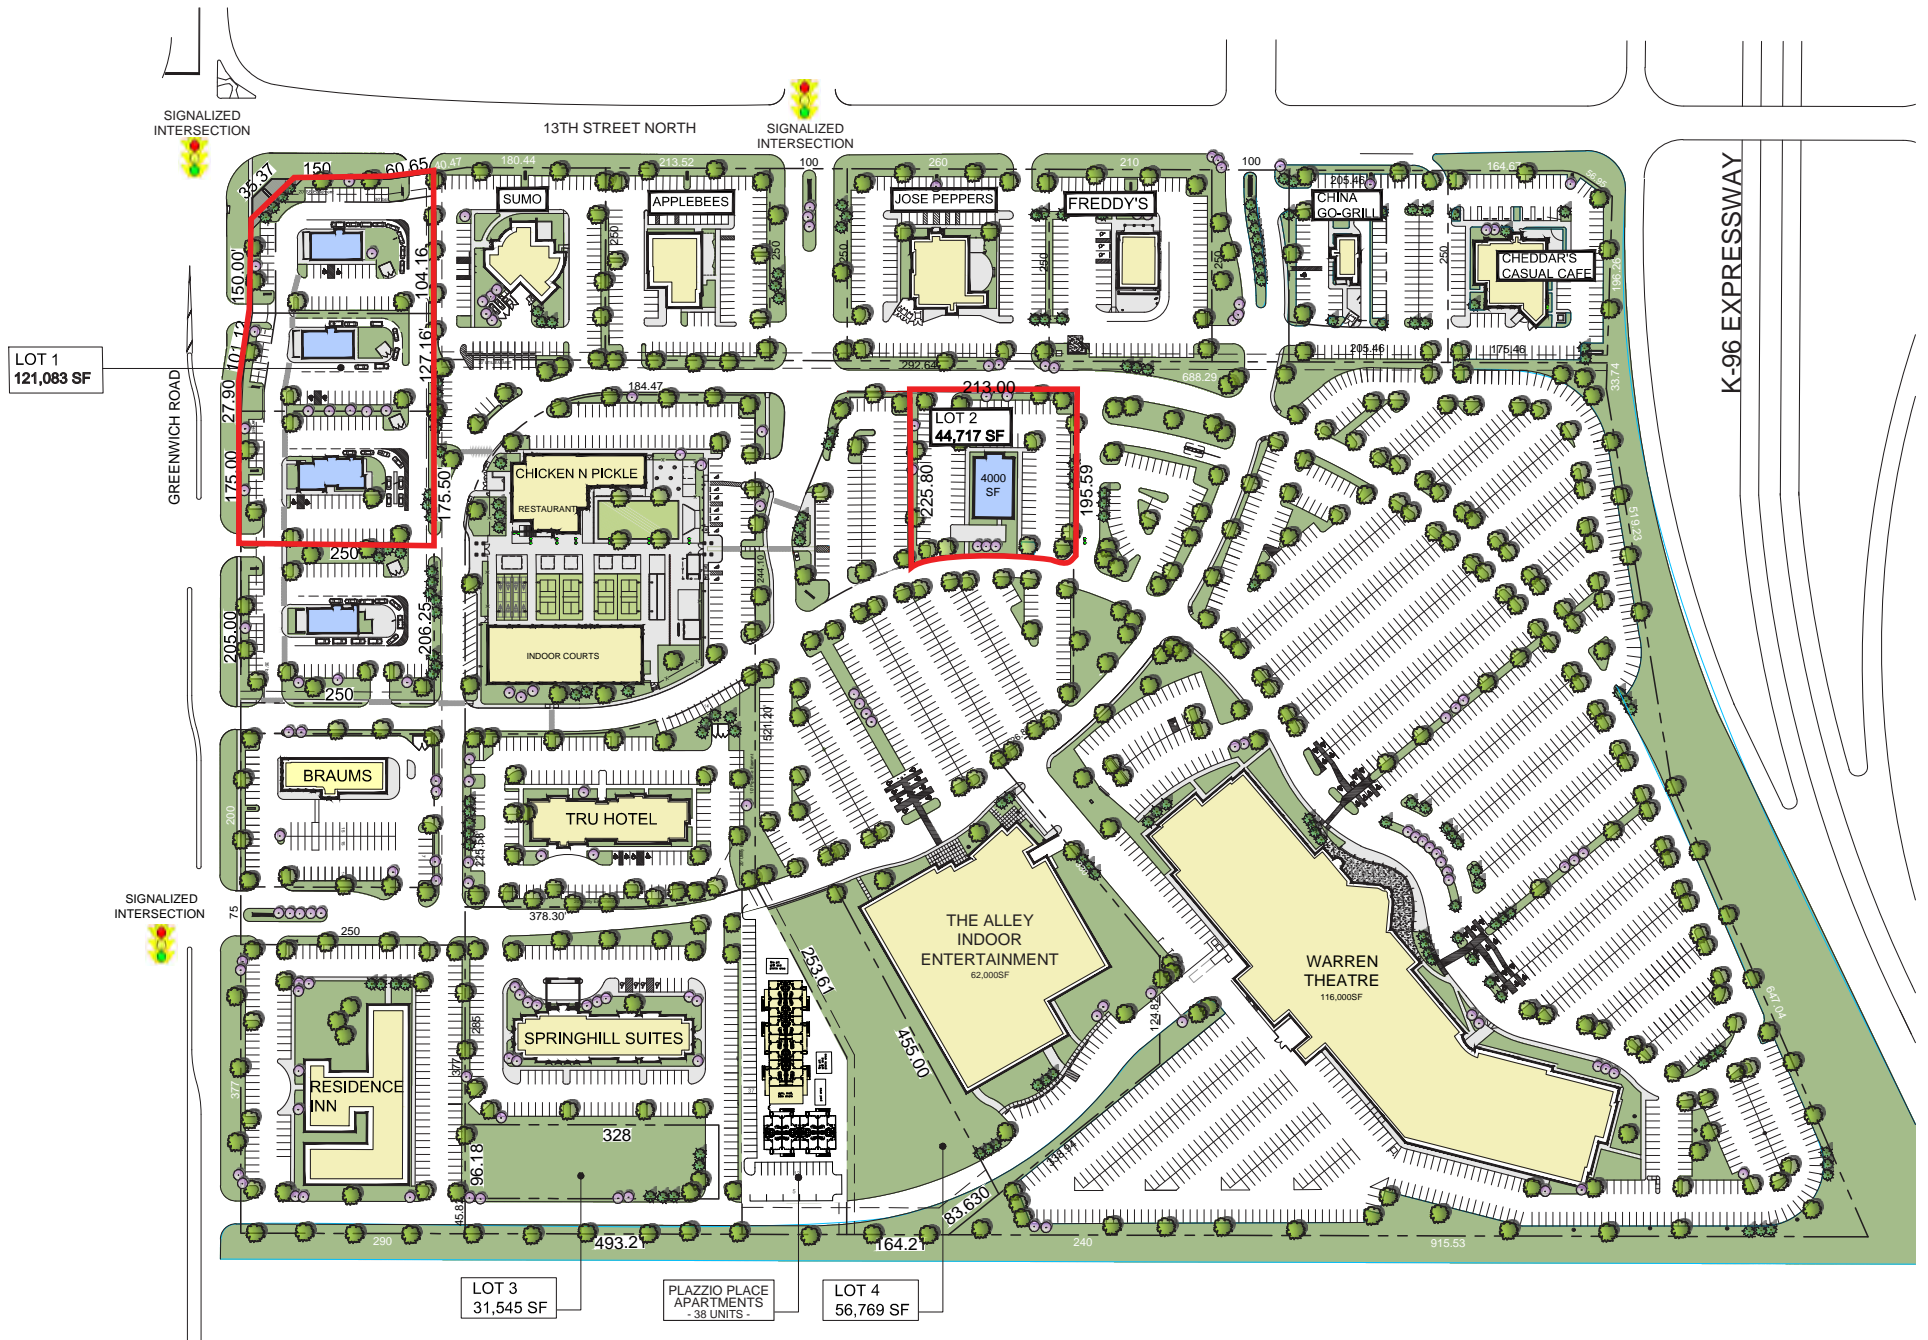

Site Plan - Plazzio

Southeast Corner of 13th St. North & Greenwich