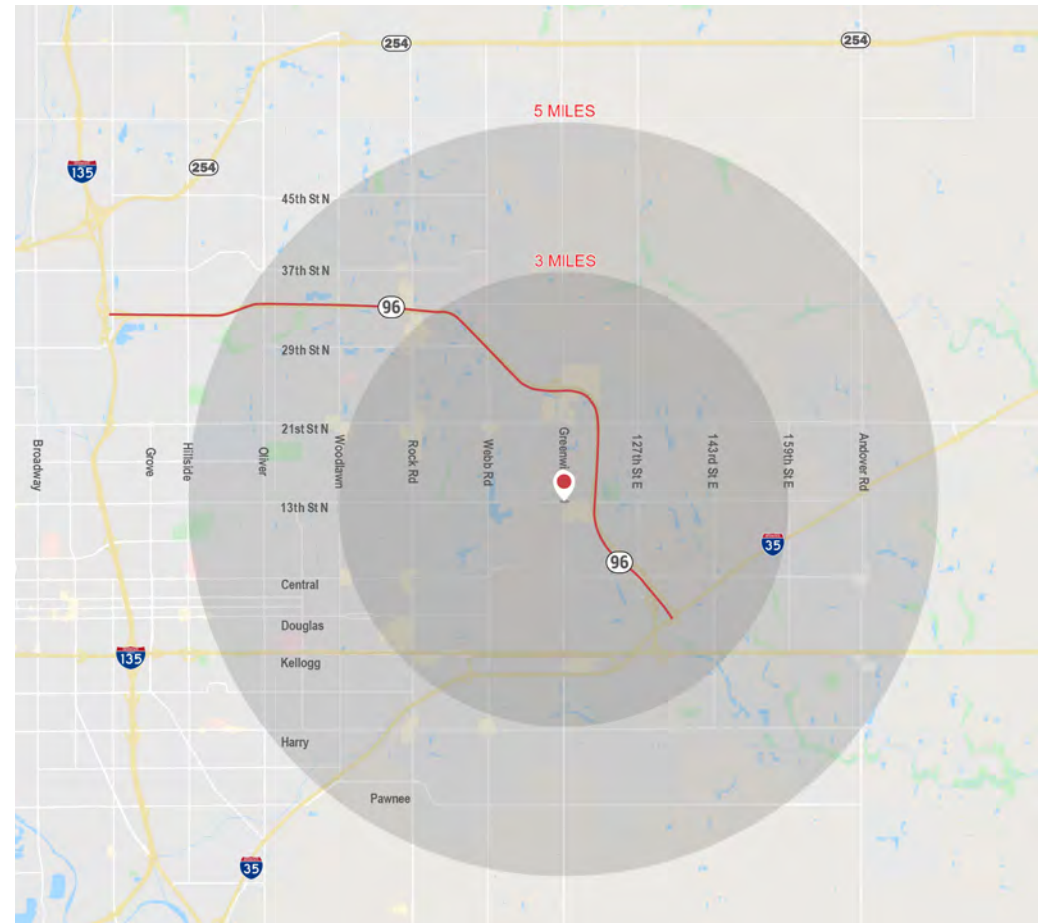

Click photo below to view a video of the area.

13TH & GREENWICH - WICHITA, KANSAS

SUMO

13TH & GREENWICH - WICHITA, KANSAS

One of the fastest-growing intersections in Wichita, Kansas. Direct access to Highway K-96 makes the 13th & Greenwich intersection easy to get to from anywhere in the region.

Easy access. Strong demographics.

The majority of visitors to the 13th & Greenwich intersection can reach the area in an easy, 15-minute drive.

	3-MILE RADIUS	5-MILE RADIUS
Population	42,259	135,602
Median Age	39.6	35.6
Average Household Income	\$133,040	\$95,743
Employees	39,005	73,480