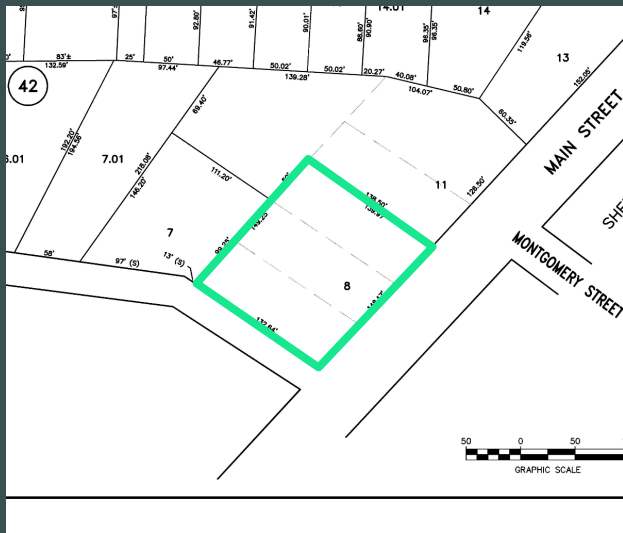

96 Main Street

South Bound Brook, NJ

Property Info

- Approximately 1.4 AC Available
- 12,140 Daily Traffic on Main St
- Zoned B/Business

Contact Us

Adam Kohler
Executive Vice President
+1 484 567 2460
Adam.Kohler@cbre.com

Patti AmecAngelo
Senior Vice President
+1 732 509 2835
Patti.AmecAngelo@cbre.com

96 Main Street

South Bound Brook, NJ

Market Aerial

Demographics

	1 Mile	3 Miles	5 Miles
Population	12,823	68,419	183,822
Average Household Income	\$119,219	\$142,461	\$143,960
Daytime Population	11,651	76,330	192,592

96 Main Street

South Bound Brook, NJ

Tax Map

Close-In Aerial