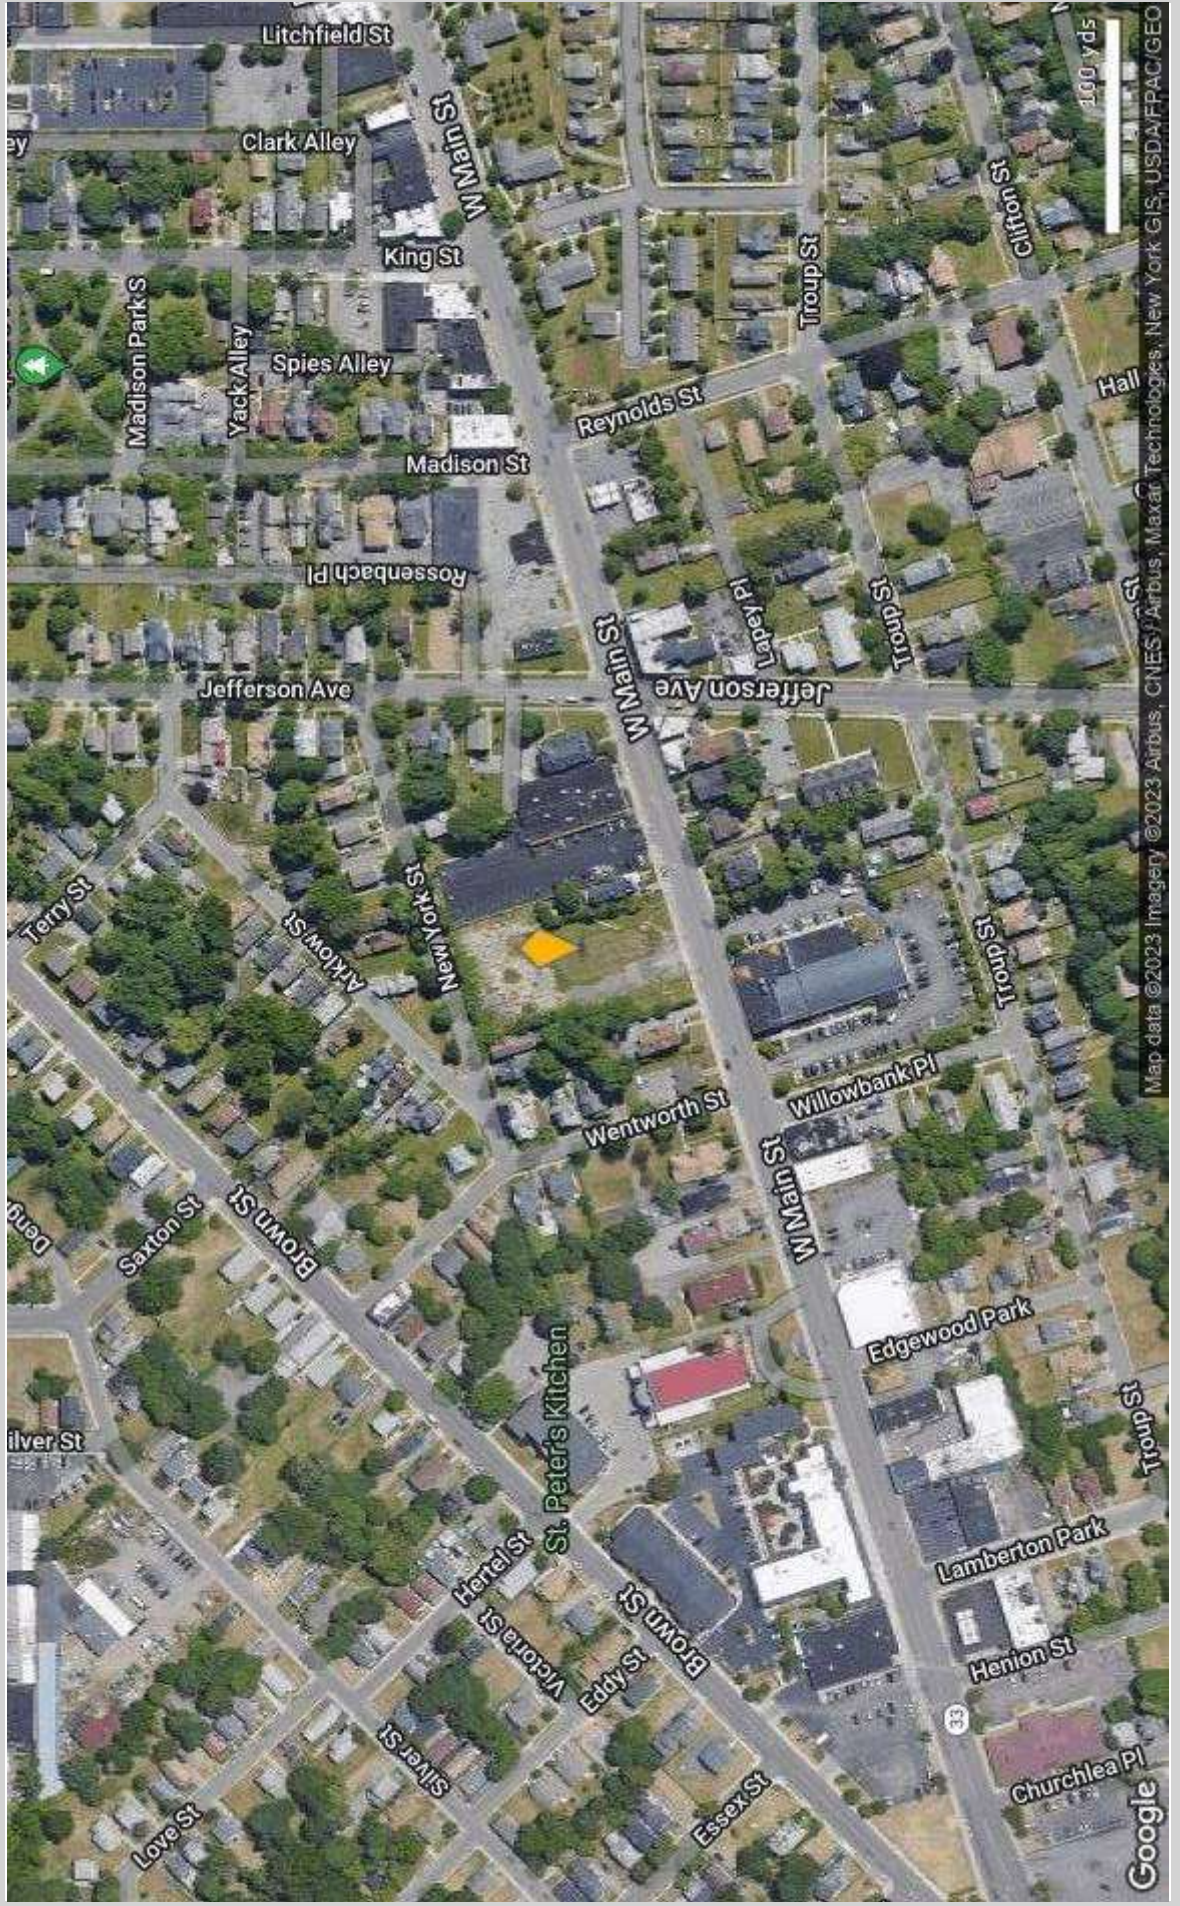

Aerial / Map Report

660 W Main St - Rochester, NY 14611

Map data ©2023 Imagery ©2023 Airbus, CNES/Airbus, Maxar Technologies, New York GIS, USDA/FPAC/GEO