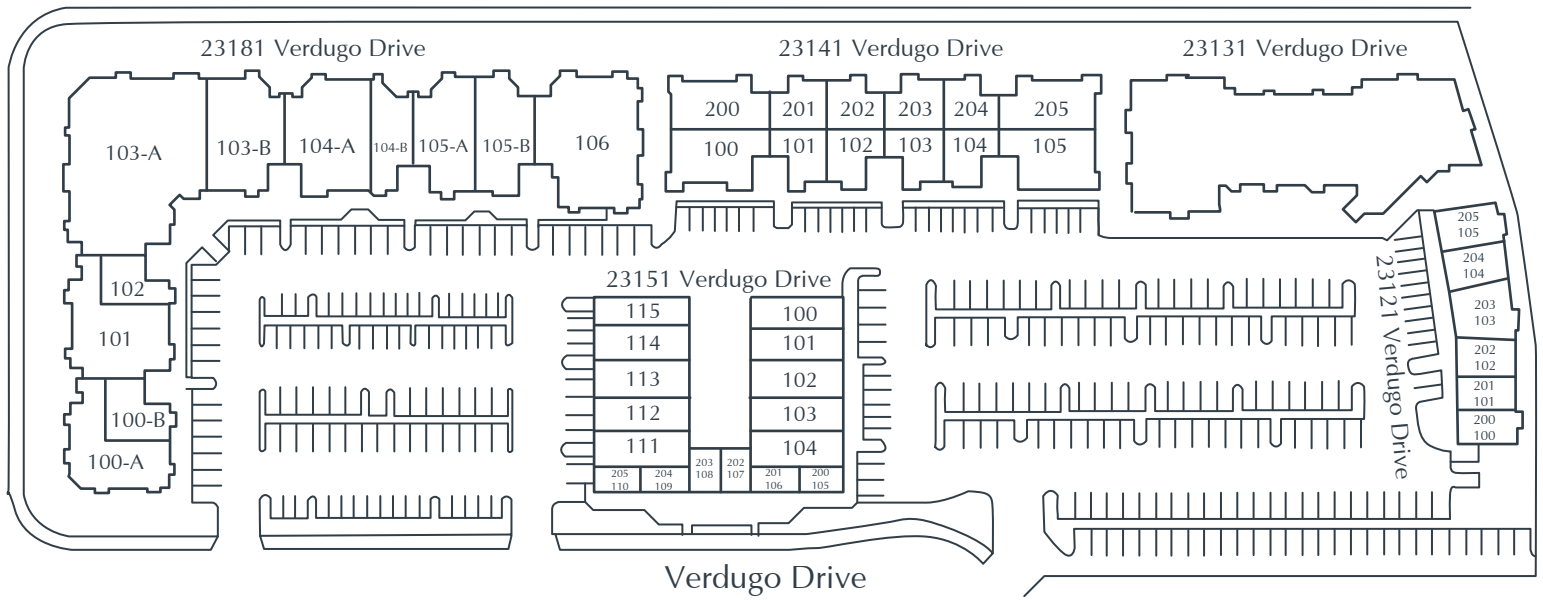

MOULTON PARK PLACE

Verdugo Drive
Laguna Hills, CA

Created by Olen Commercial Realty Corp., 2022.
Information is not to be published or copied without
written approval. Square footage and floor plans are
estimates and should be separately verified. All rates,
terms, floor plans, and building facts are subject to
change without notice.