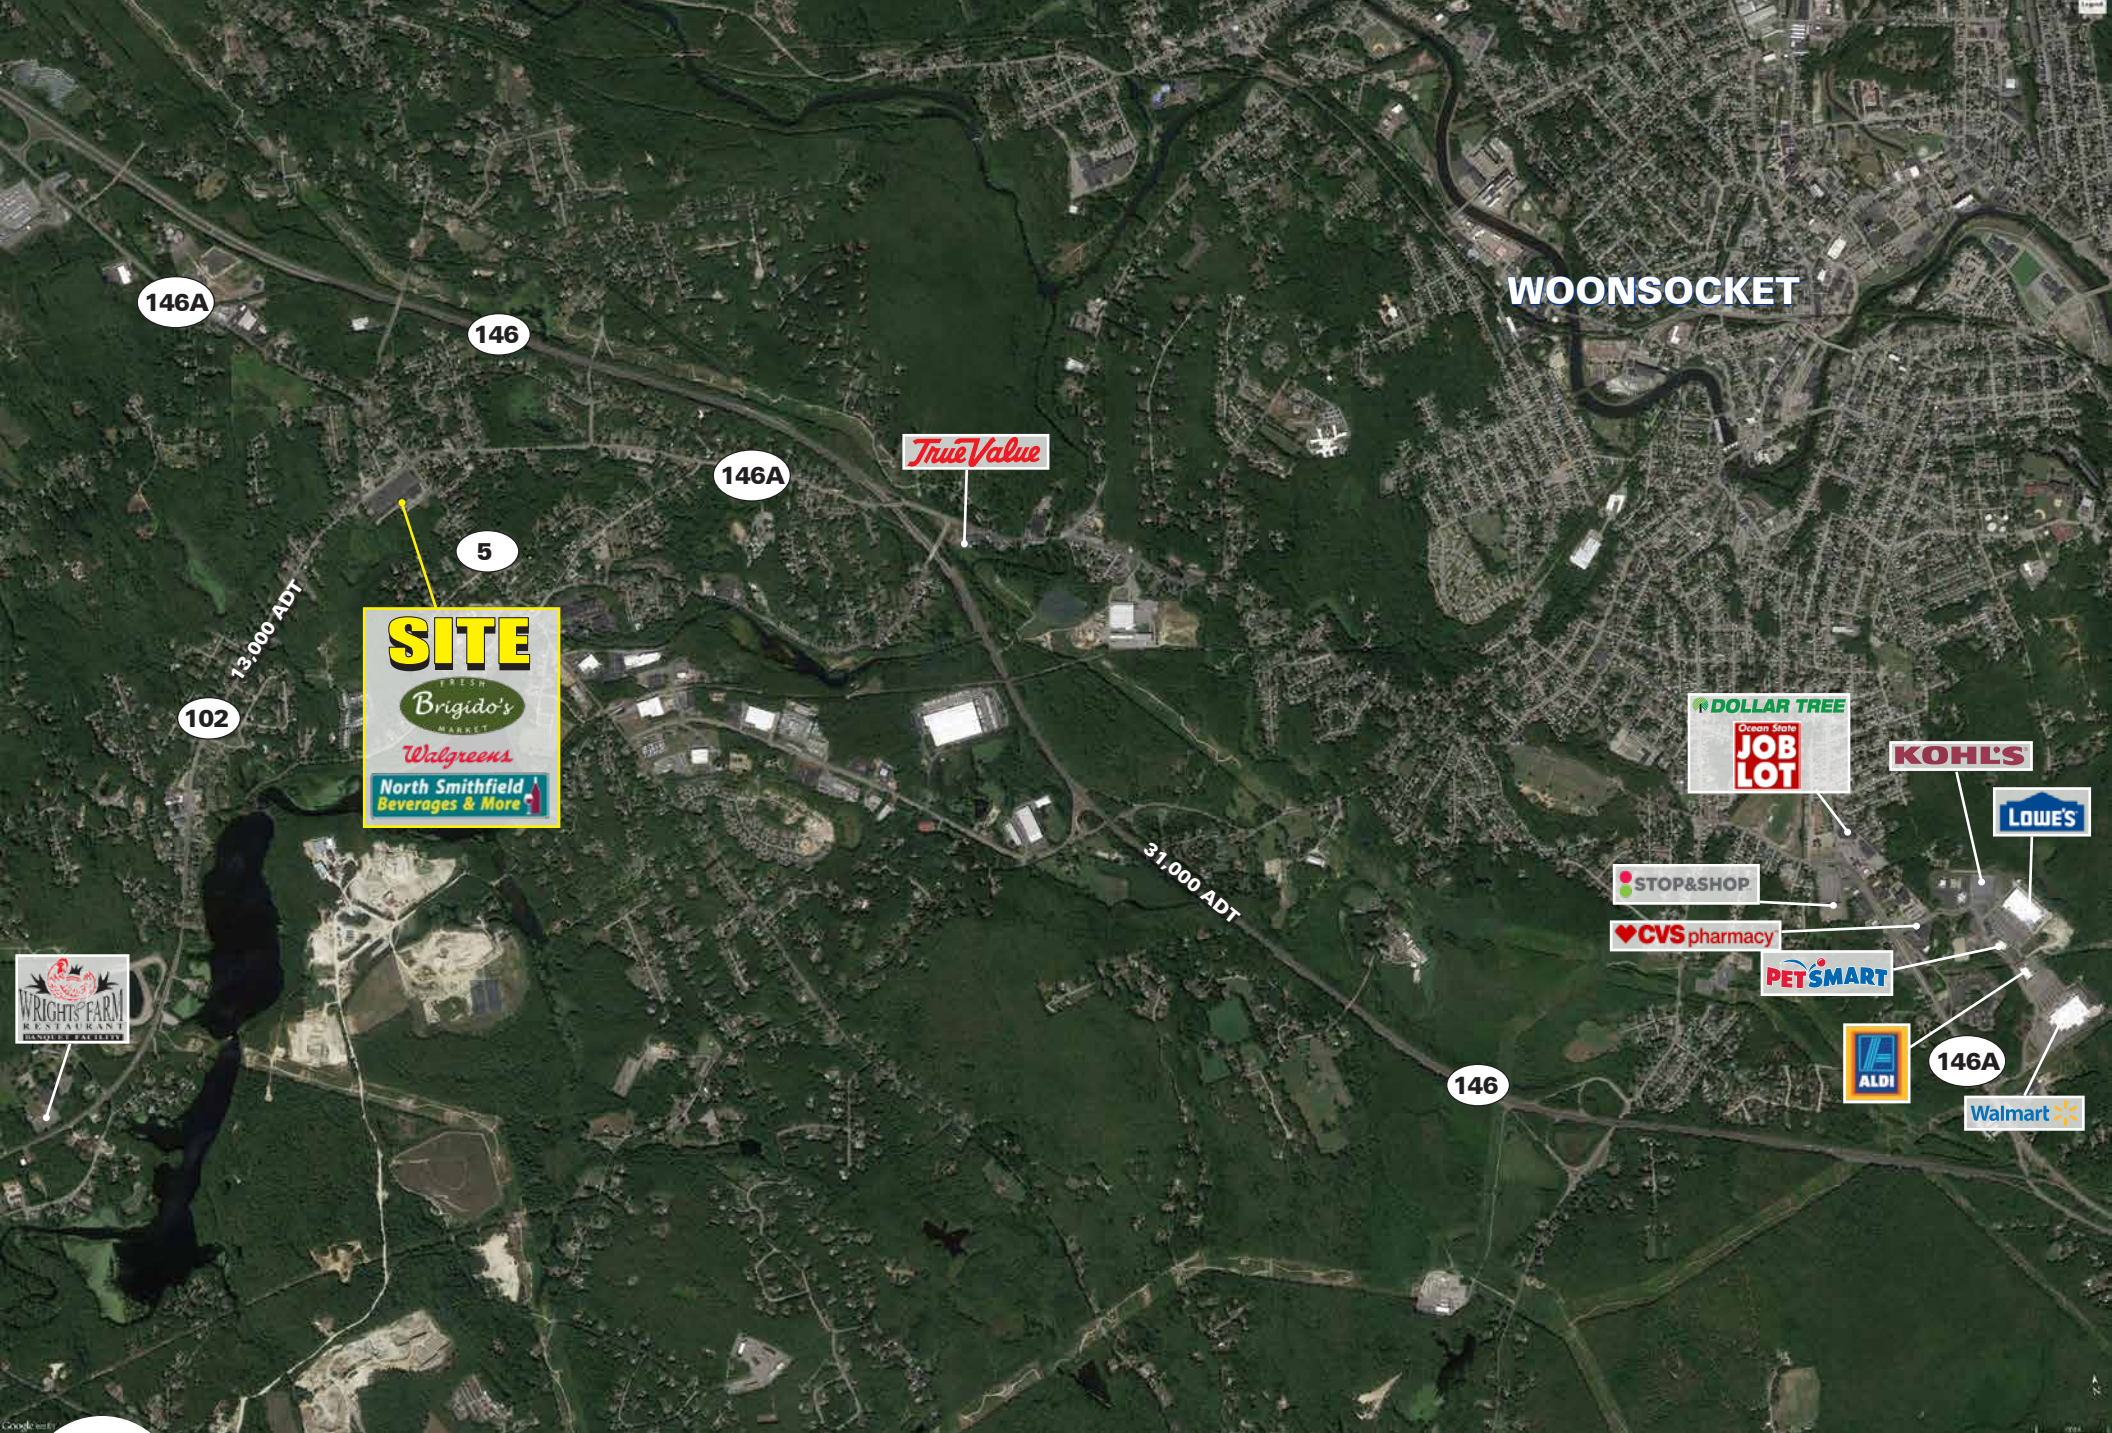

SITE
FRESH
Brigido's
MARKET
Walgreens
North Smithfield
Beverages & More

True Value

WOONSOCKET

DOLLAR TREE
Ocean State
JOB LOT

KOHL'S

LOWE'S

STOP & SHOP

CVS pharmacy

PET SMART

ALDI

146A

Walmart

146

13,000 ADT

31,000 ADT

146A

146

146A

5

102

WRIGHT'S FARM
RESTAURANT
BAKERY & MARKET

NORTH SMITHFIELD, RI
Slatersville Plaza

Adam Cirel
617.239.3621
acirel@atlanticretail.com

Chris Kelly
617.239.3630
ckelly@atlanticretail.com