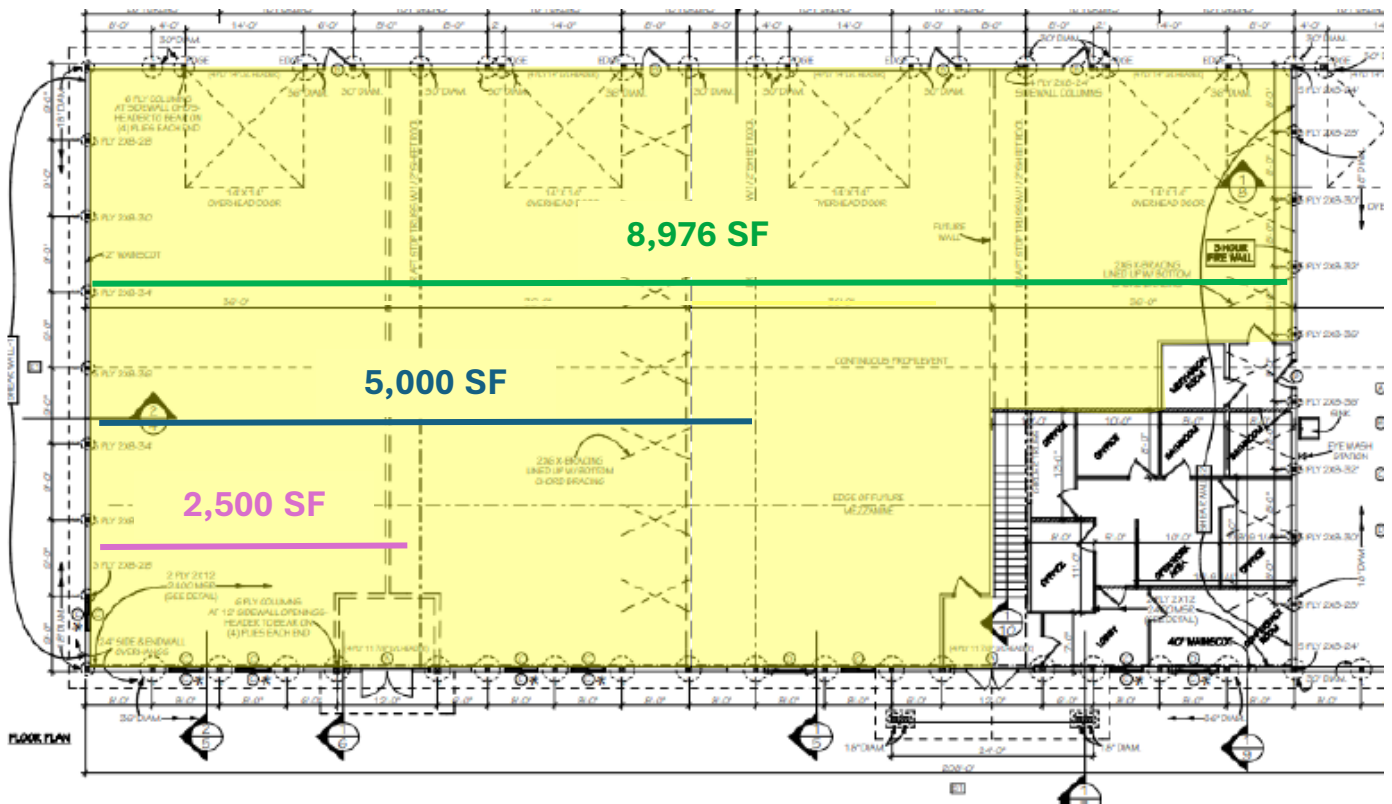

### LISTING DETAILS

- Building Size: 14,976 SF
- Land Size: 2.50 Acres
- Space Available: 2,500 – 8,976 SF
- Office Available: 1,130 SF
- Outdoor Storage: Available
- Lease Rates: \$14.00 Modified Gross
  - Utilities: Tenant's Expense

### PROPERTY DETAILS

- Fenced Outdoor Parking/Storage
- Private Single Offices Available
- Steel Construction
- 18' Clear Height
- (4) 14' Drive-In Doors
- Common Area Restrooms

**SITE PLAN**

**AVAILABLE OFFICE**

**FLOOR PLAN (2,500 – 8,976 SF)**

**CROSSROADS**  
PROPERTIES

Mark Young

D: 651-233-2435 | M: 651-307-2371

Zac Houle

D: 651-209-0520 | M: 651-248-7567