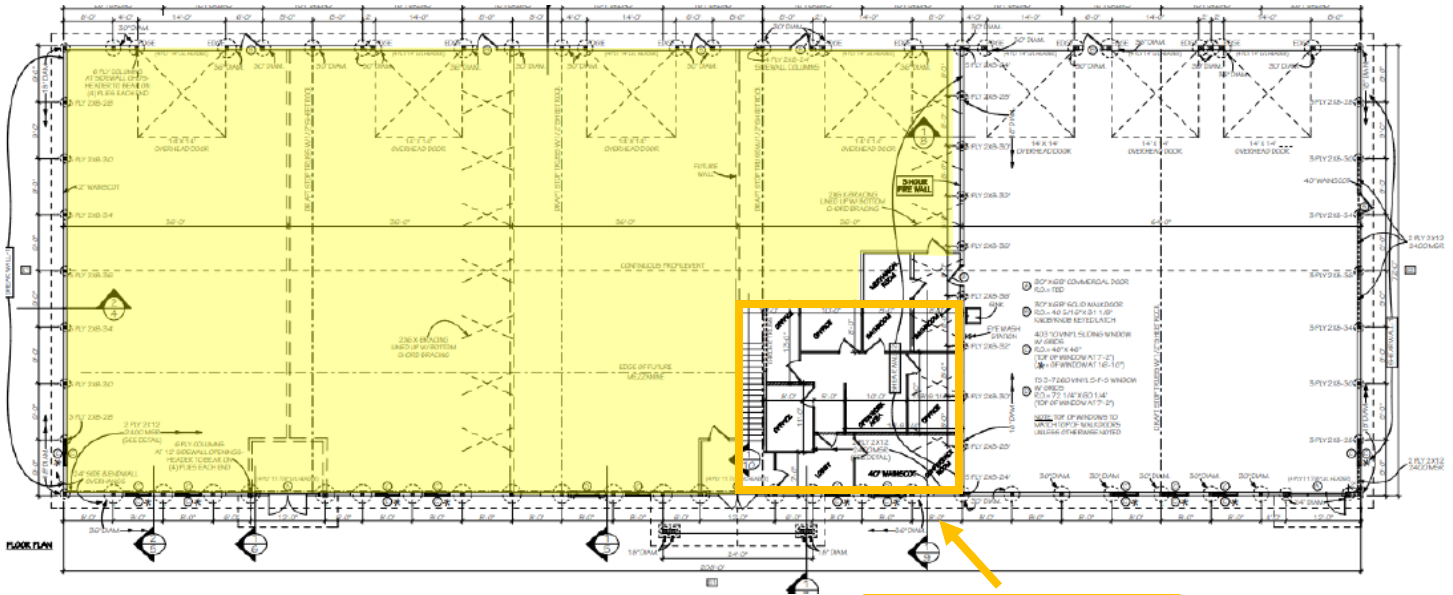

### LISTING DETAILS

- Building Size: 14,976 SF
- Land Size: 2.50 Acres
- Space Available: 2,500 – 8,976 SF
- Office Available: 1,130 SF
- Outdoor Storage: Available
- Lease Rates: \$14.00 Modified Gross
  - Utilities: Tenant's Expense

### PROPERTY DETAILS

- Fenced Outdoor Parking/Storage
- Private Single Offices Available
- Steel Construction
- 18' Clear Height
- (4) 14' Drive-In Doors
- Common Area Restrooms

**SITE PLAN**

**AVAILABLE OFFICE**

**FLOOR PLAN (2,500 – 8,976 SF)**

**CROSSROADS**  
PROPERTIES

Mark Young

D: 651-233-2435 | M: 651-307-2371

Zac Houle

D: 651-209-0520 | M: 651-248-7567