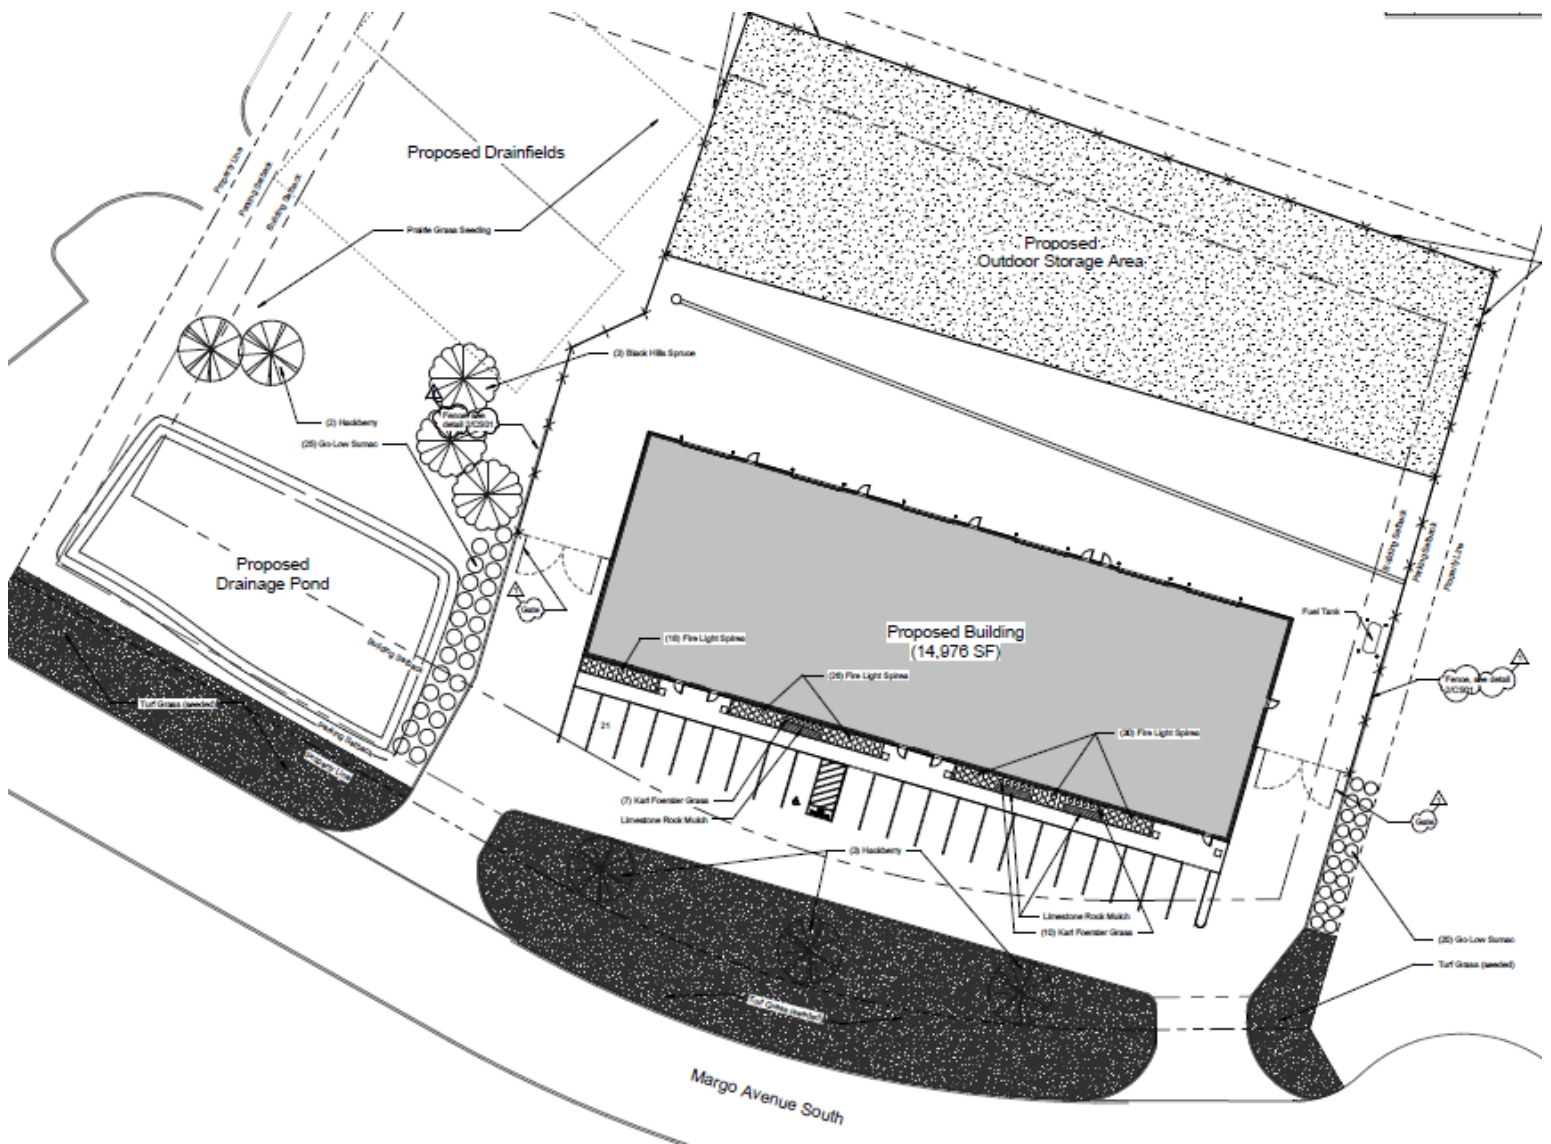

FOR LEASE

Margo Ave Warehouse/Outdoor Storage
12335 Margo Ave S, Hastings MN 55033

SITE PLAN

NORTH

CROSSROADS
PROPERTIES

Mark Young

D: 651-233-2435 | M: 651-307-2371

Zac Houle

D: 651-209-0520 | M: 651-248-7567

7250 Hudson Boulevard N, Suite 160, Oakdale, MN 55128

www.crossroadsproperties.net