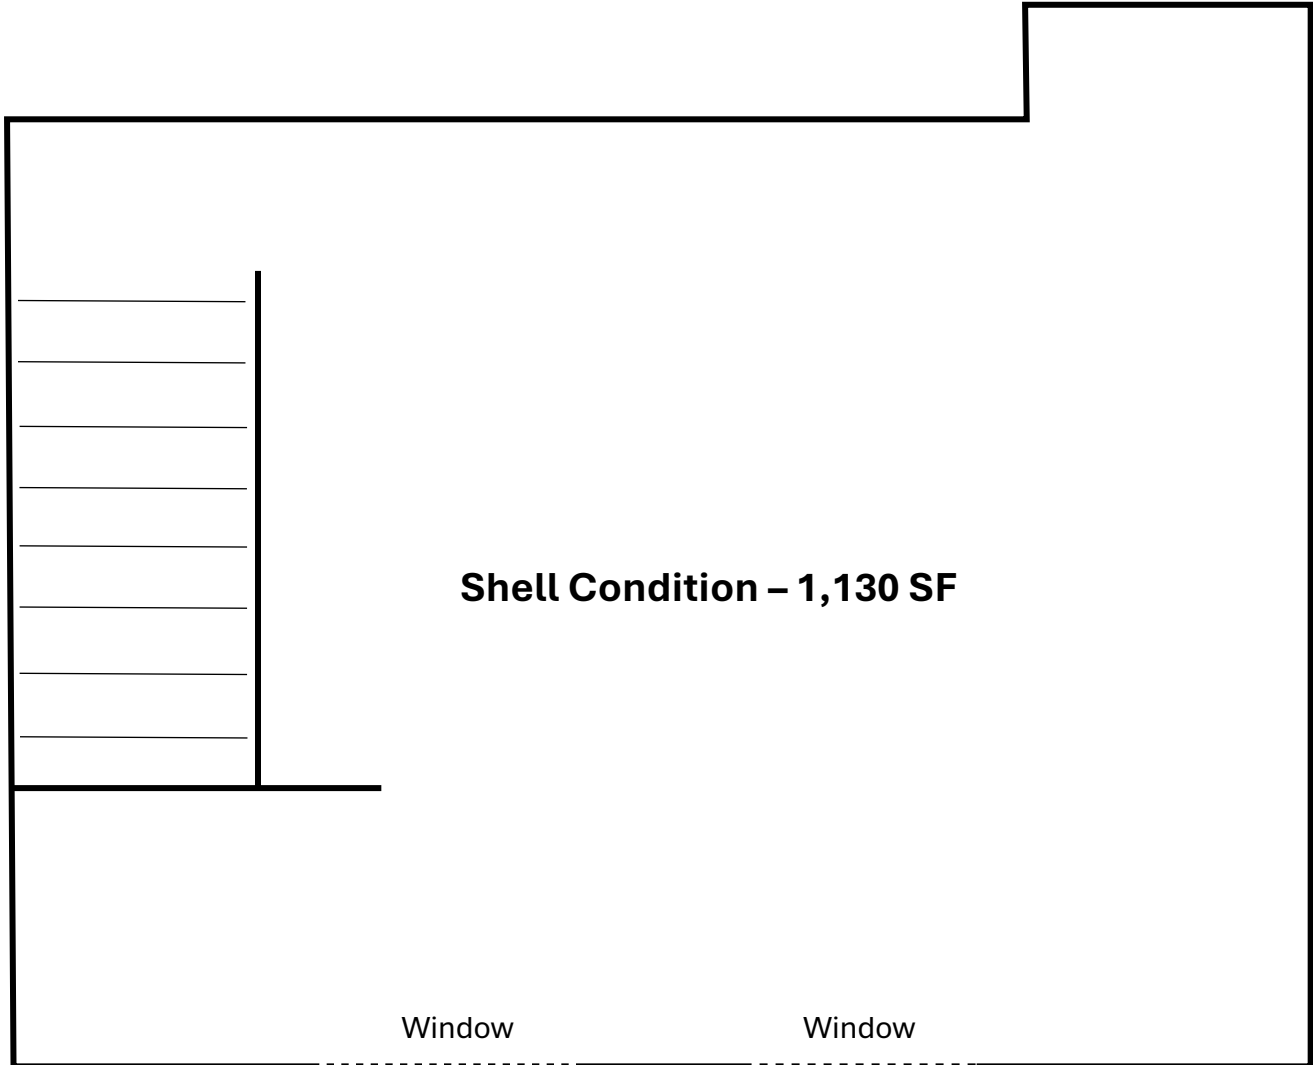

FOR LEASE

Margo Ave Warehouse/Outdoor Storage
12335 Margo Ave S, Hastings MN 55033

FLOOR PLAN – OFFICE SPACE (1,130 SF)

CROSSROADS
PROPERTIES

Mark Young

D: 651-233-2435 | M: 651-307-2371

Zac Houle

D: 651-209-0520 | M: 651-248-7567

7250 Hudson Boulevard N, Suite 160, Oakdale, MN 55128

www.crossroadsproperties.net