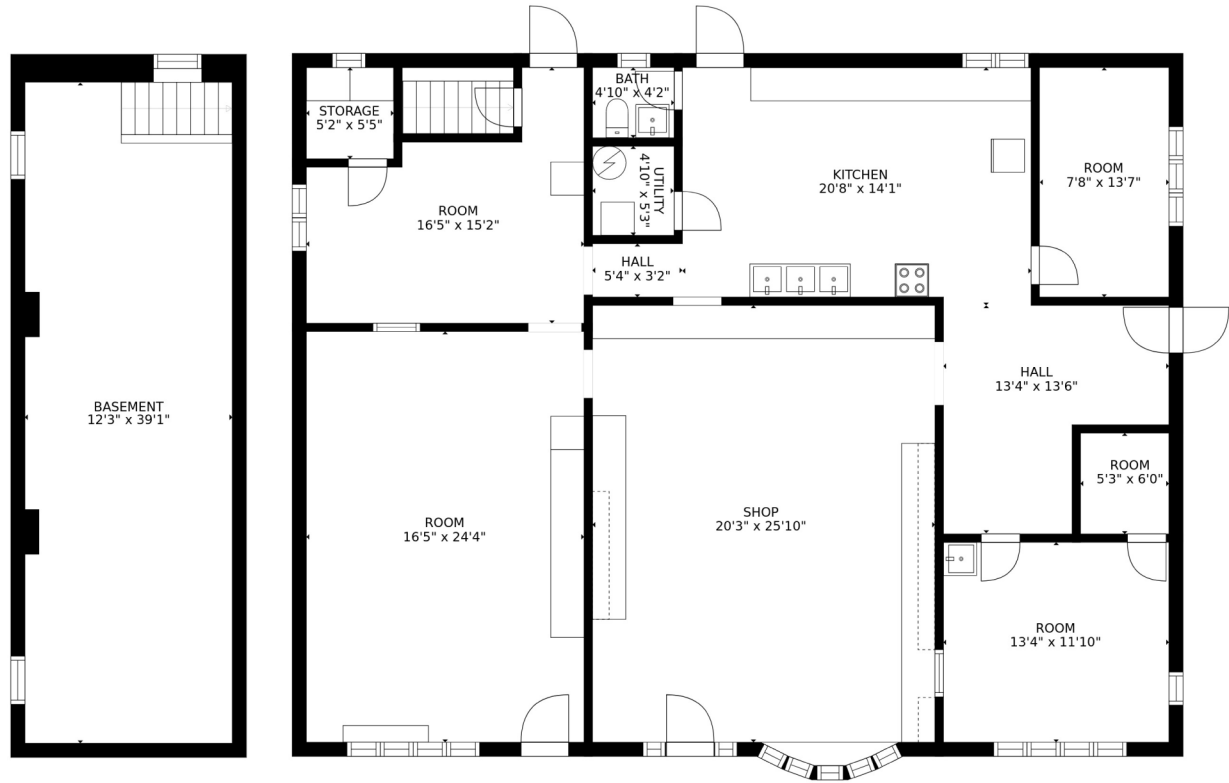

22420 Main Rd, Orient

22350 Main Rd, Orient

Estimated areas

GLA FLOOR 1: 0 sq. ft, excluded 580 sq. ft
 GLA FLOOR 2: 2166 sq. ft, excluded 375 sq. ft
 Total GLA 2166 sq. ft, total scanned area 3121 sq. ft

SIZES AND DIMENSIONS ARE APPROXIMATE, ACTUAL MAY VARY.

Floor plans provided in our listings are for reference only. The measurements, dimensions, specifications, and other data shown on the floor plan are approximate and may not be to scale. Floor plans are not intended, and shall not be construed, to be a representation, warranty, or contract. All information on floor plans should be independently verified.