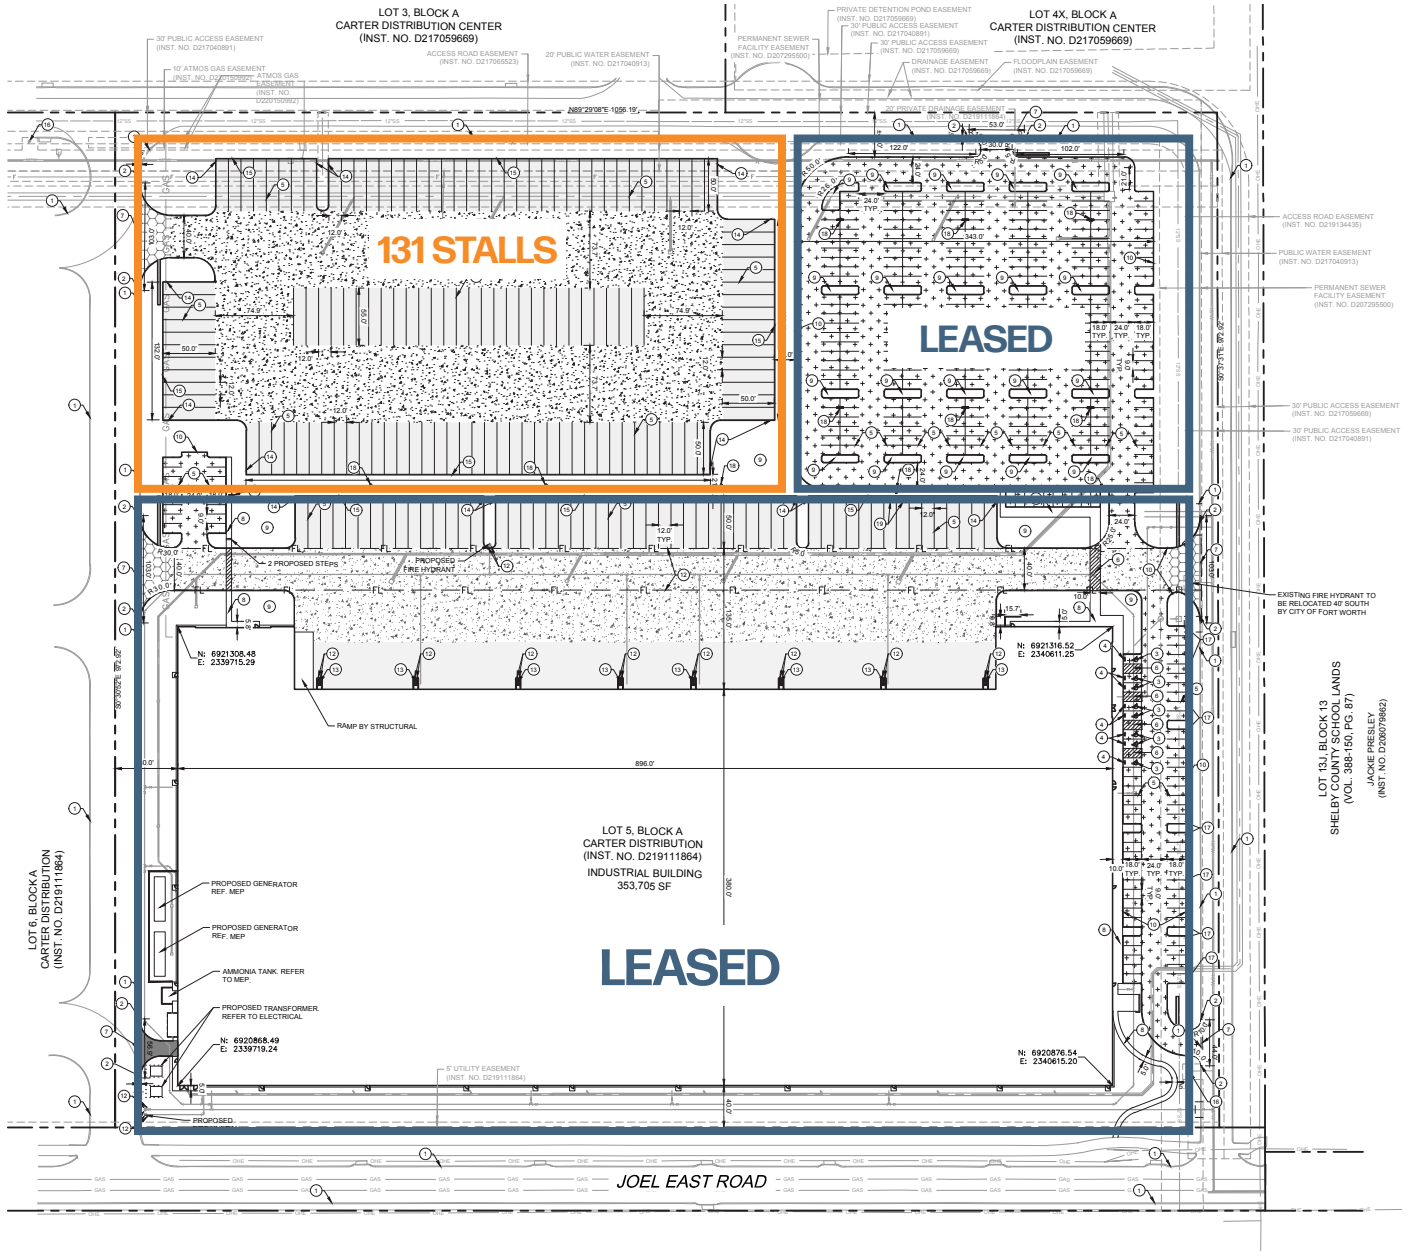

2121 JOEL EAST ROAD

FORT WORTH, TX 76140

JEFF REIN
817-877-1309
jeff.rein@streamrealty.com

FORREST COOK
817-877-1310
forrest.cook@streamrealty.com