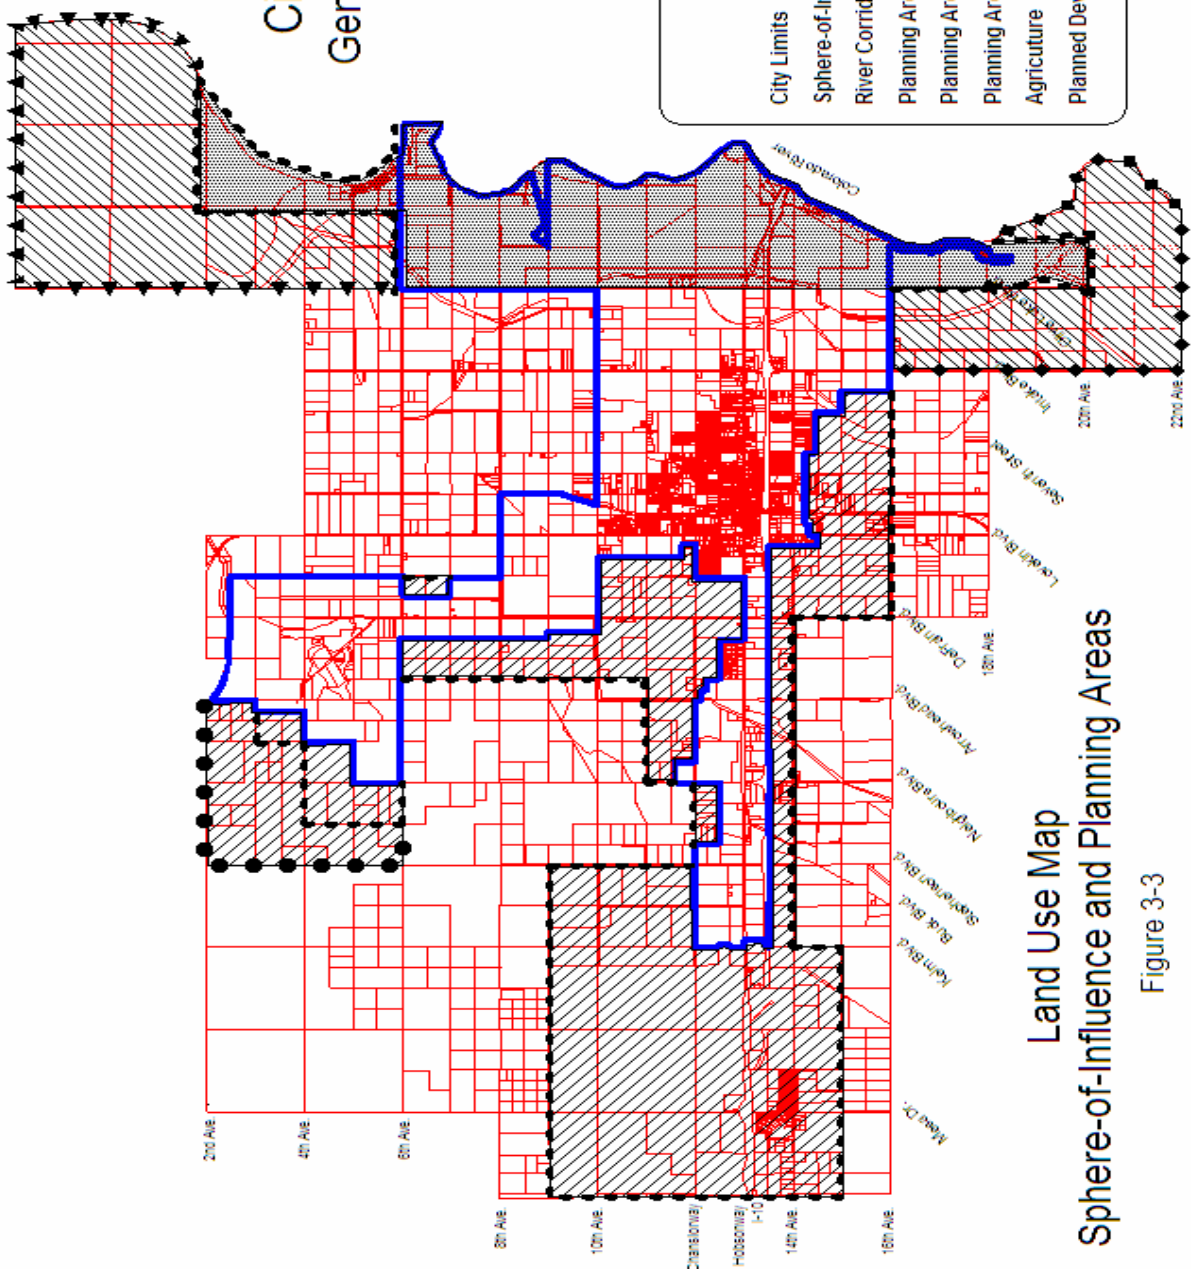

City of Blythe General Plan 2025

March 2007

LEGEND

- City Limits
- Sphere-of-Influence
- River Corridor Plan Area
- Planning Area No. 1
- Planning Area No. 2
- Planning Area No. 3
- Agriculture
- Planned Development

Land Use Map
Sphere-of-Influence and Planning Areas

Figure 3-3