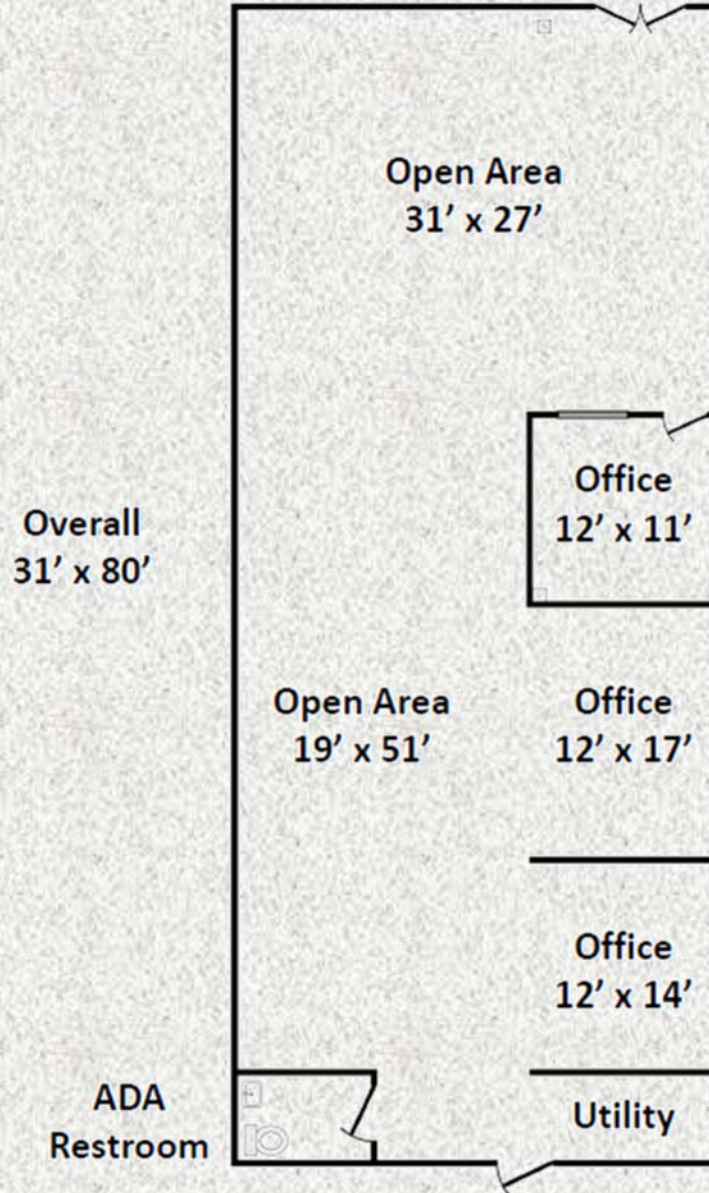

# Mingo Valley Shopping Center

8751 Owasso Expressway Owasso, Oklahoma

**8751 Unit I**  
**2,660 Sq. Ft.**

**\$8.00- \$11.50/SF NNN**

For additional information contact  
Paul Wilson  
at 918-629-9446 or  
email [paul@tfptulsa.com](mailto:paul@tfptulsa.com)  
[www.tfptulsa.com](http://www.tfptulsa.com)