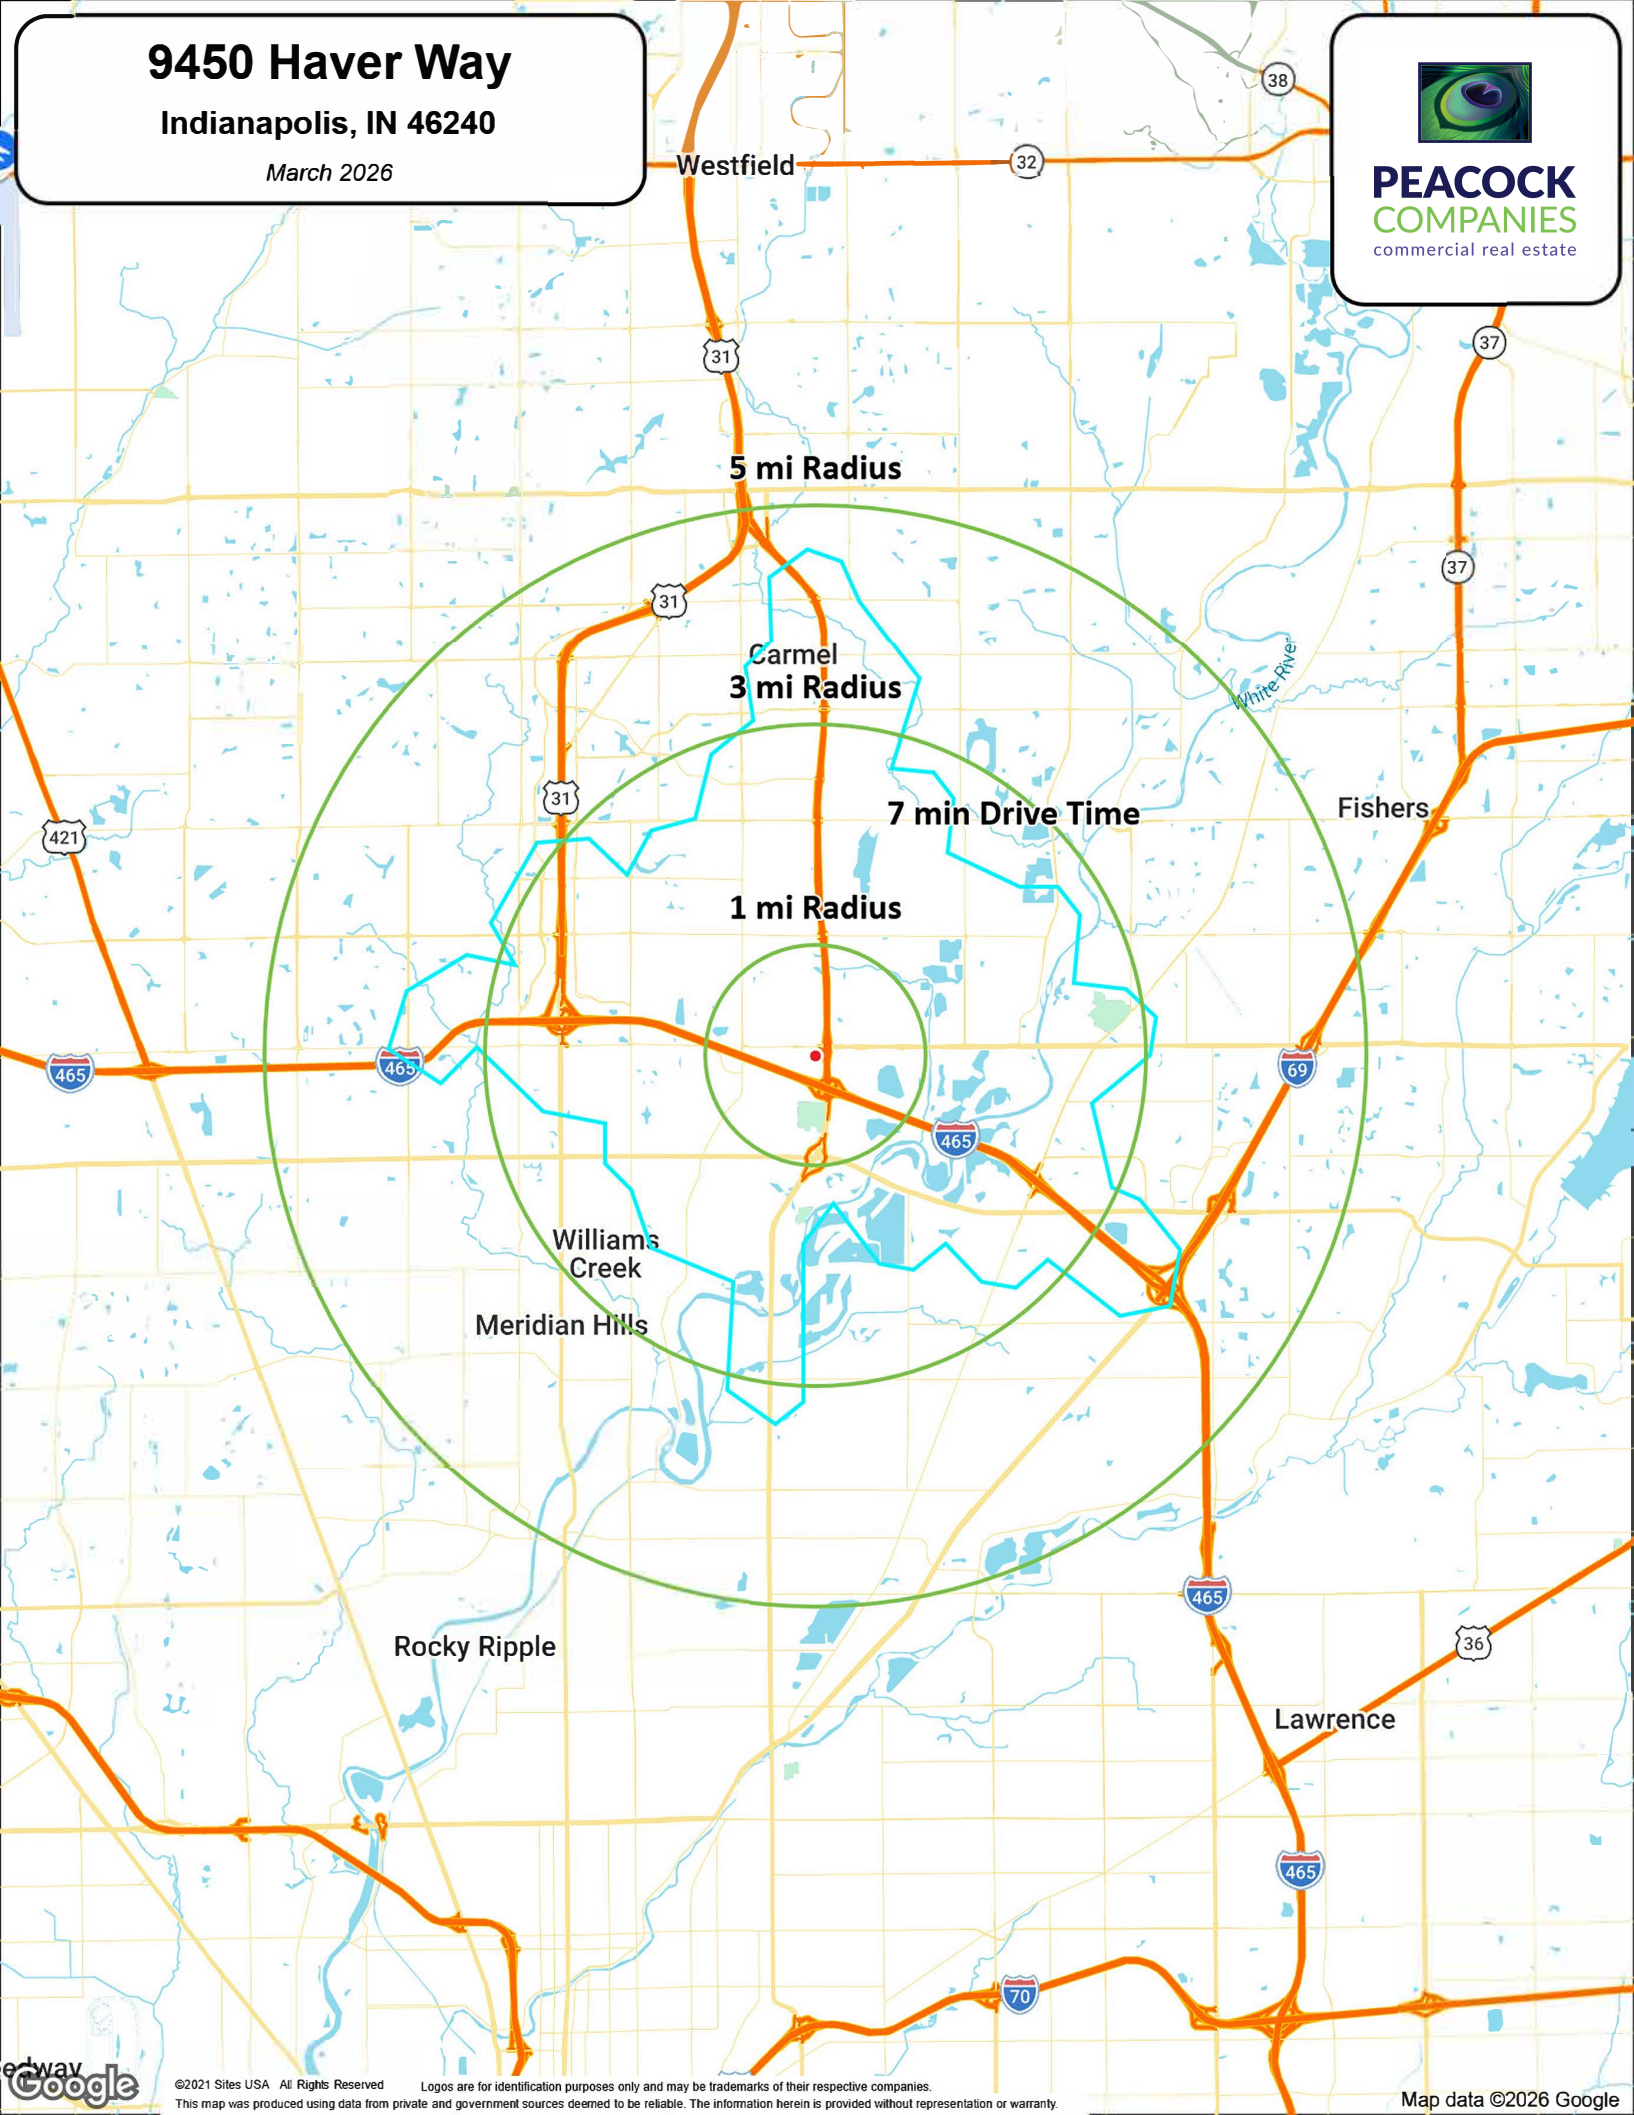

9450 Haver Way

Indianapolis, IN 46240

March 2026

PEACOCK
COMPANIES
commercial real estate

5 mi Radius

Carmel
3 mi Radius

7 min Drive Time

1 mi Radius