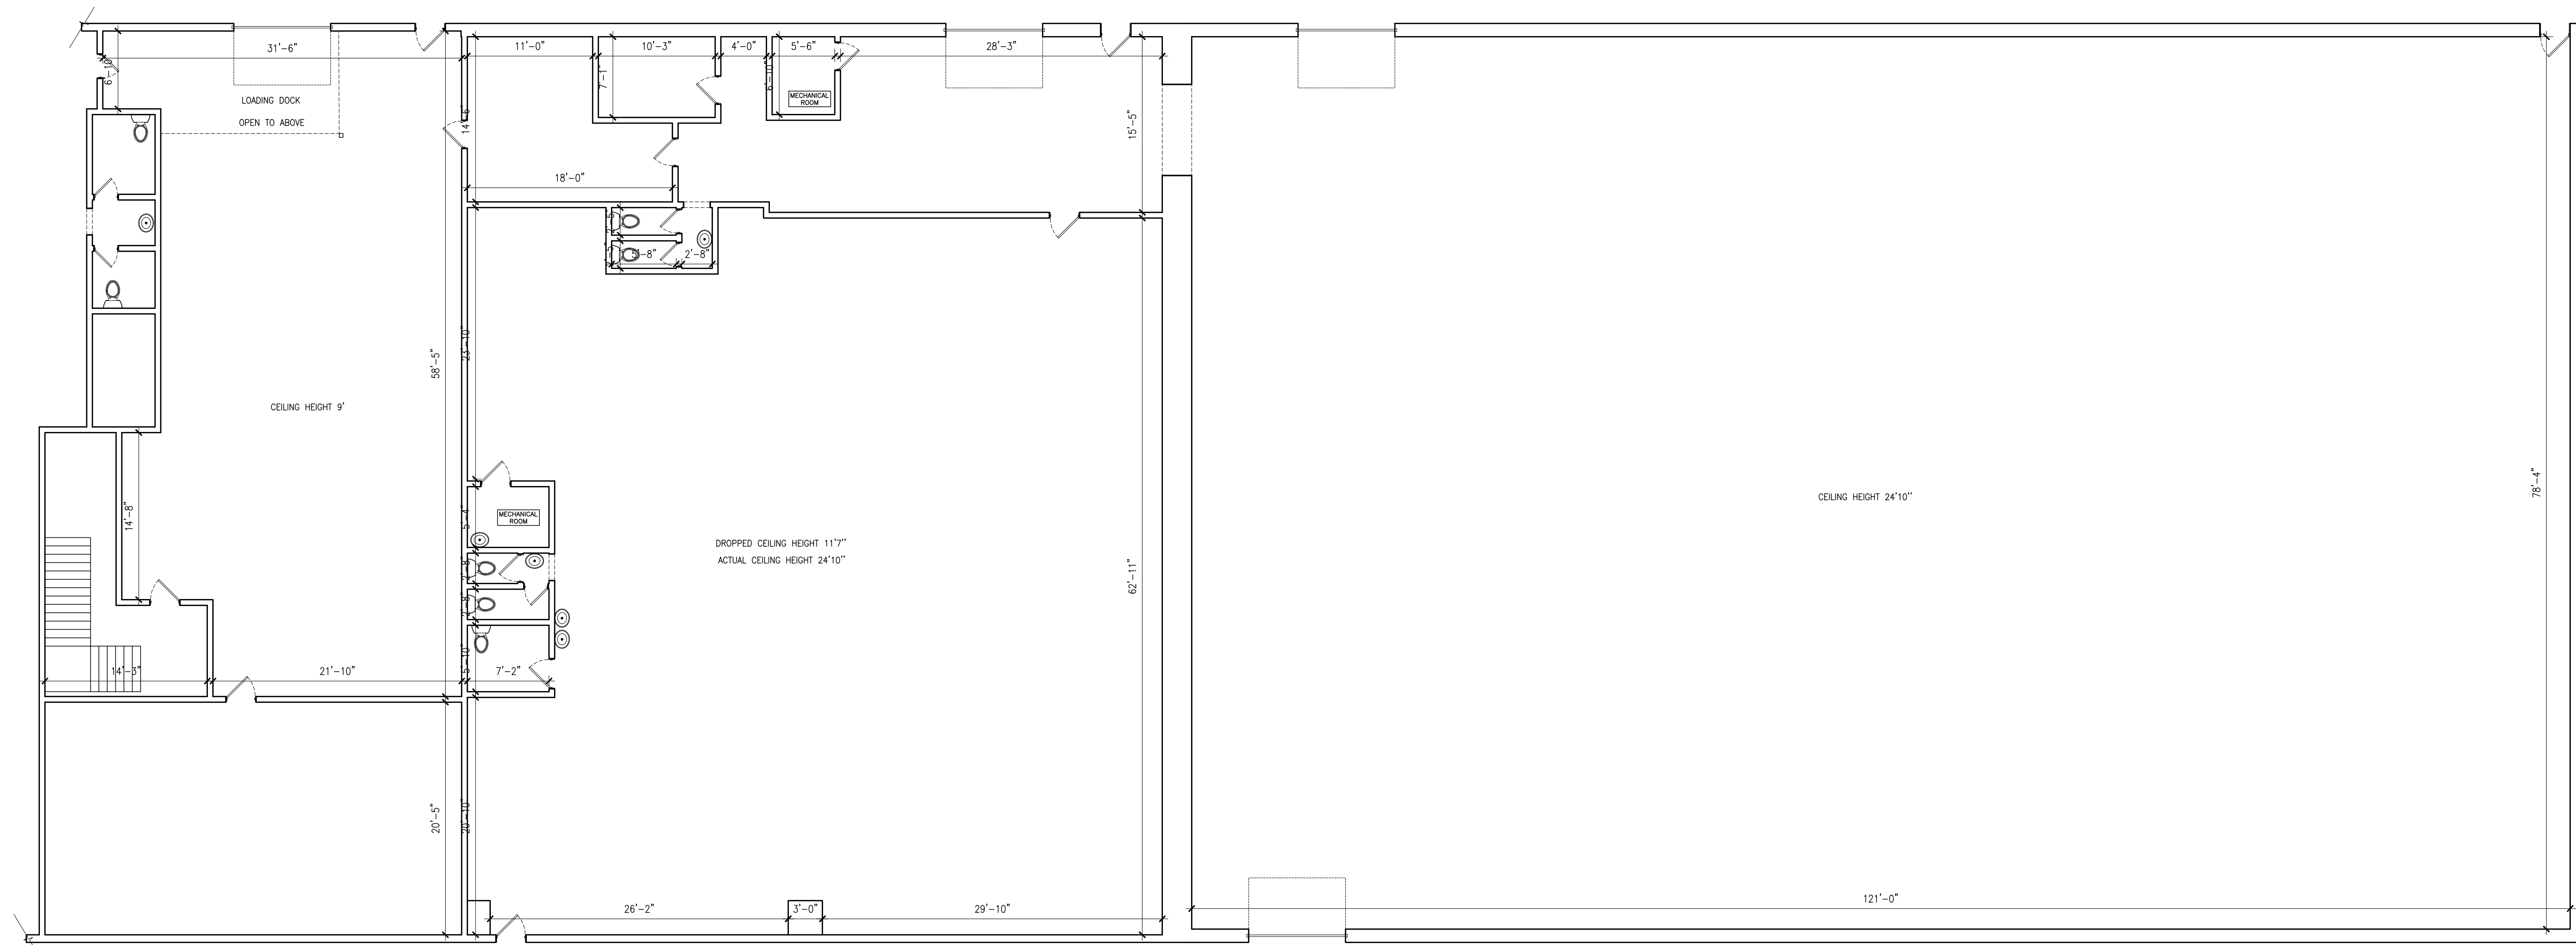

EXISTING PLANS FOR:
31 ELKAY DR. CHESTER
ORANGE COUNTY, NEW YORK

PROJECT	WHERE HOUSE PLAN
SCALE	1/8" = 1'0"
DATE	11/25/2024

EXISTING PLANS FOR:
31 ELKAY DR. CHESTER
ORANGE COUNTY, NEW YORK

PROJECT	WHERE HOUSE PLANS
SCALE	1/8" = 1'0"
DATE	11/25/2024