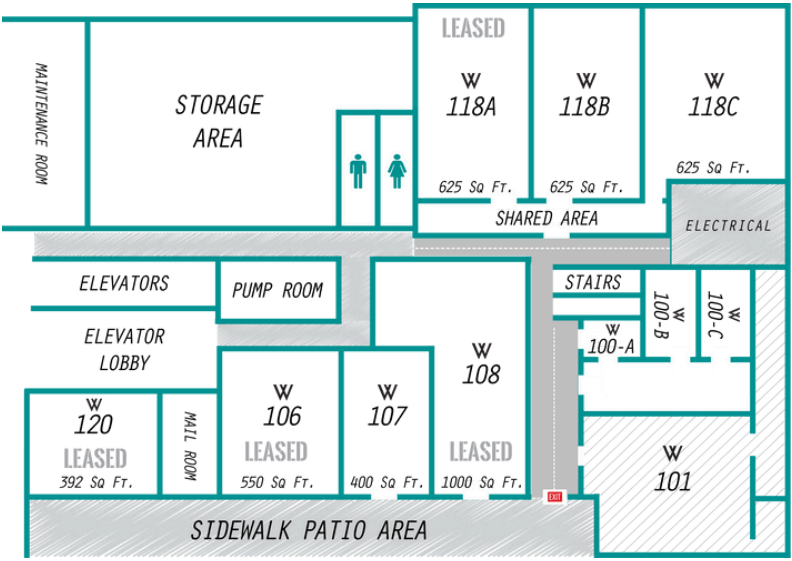

W WINDSOR

SUITES & STORAGE

OFFICE SUITES
STORAGE UNITS
RETAIL SUITES

NOW LEASING

AVAILABLE NOW

IDEAL FOR:

- RESIDENTS WHO NEED MORE SPACE
- ENTREPRENEURS WHO WORK FROM HOME
- BUSINESSES THAT NEED MORE SPACE

392

LEASED

106

550

LEASED

107

400

PLEASE INQUIRE