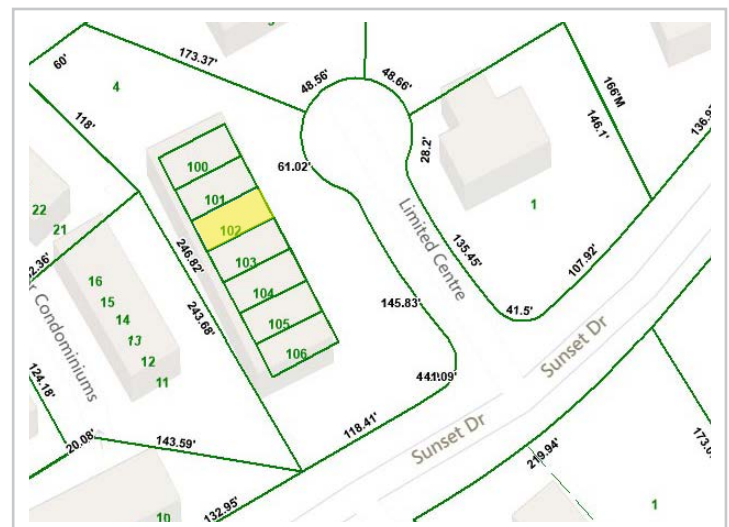

LIMITED CENTRE OFFICE

4 Limited Centre Street
Johnson City, TN 37604

Location

Central North Johnson City right off Sunset Drive

Available for Lease

Suite 102: 1,325 SF - $13/SF/year NNN

Highlights

Reception & waiting area

2 restrooms

4 private offices

Storage

Approx. 0.6 miles from I-26, exit 20

In the middle of N Roan St retail corridor

Traffic Counts

Sunset Drive: 15,649 (2024)

Demographics

(2025 Est.)	3 mile	5 mile	10 mile
Population	49,128	86,931	169,206
Median HH Income	$54,998	$57,560	$63,172
Median Age	37.1	38.2	41.8

Contact

John Speropulos, CCIM, SIOR
john@mitchcox.com

Marc Murphy, CCIM
mmurphy@mitchcox.com

📞 423-282-6582 | 📠 423-282-5903
www.mitchcox.com