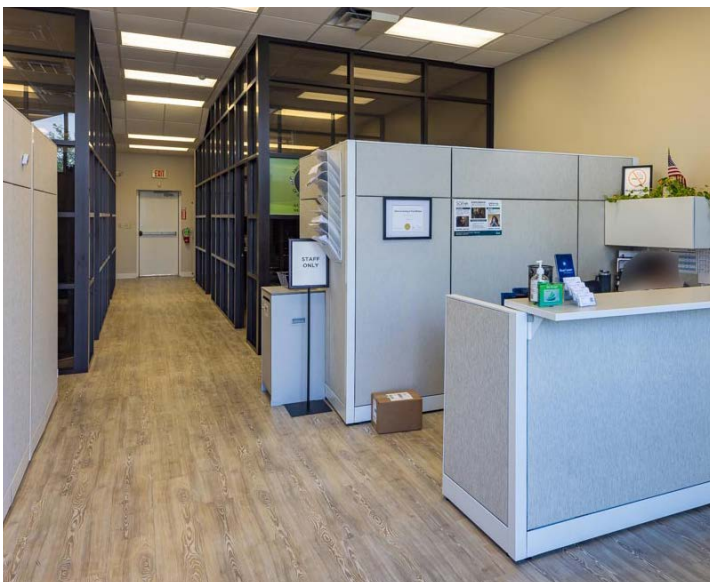

Bobcat

McDonald's

Wendy's

**Suite 102**  
1,325 SF

*\* Not an architectural floor plan. For marketing purposes only.*

**MITCH COX**  
REALTOR, INC.

2304 Silverdale Drive, Suite 200, Johnson City, TN 37601  
423-282-6582 (o) 423-282-5903 (f) [www.mitchcox.com](http://www.mitchcox.com)