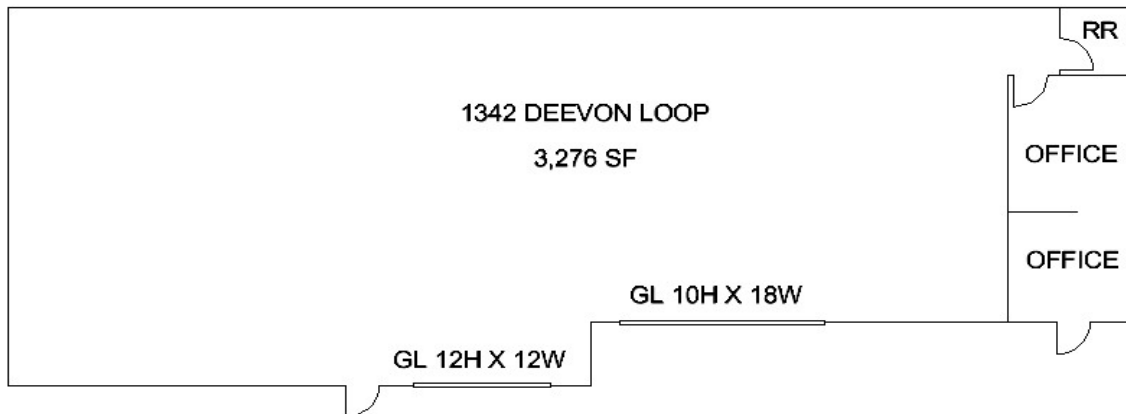

AVAILABLE FOR LEASE

1342 Deevon Loop
Modesto, CA

LEASE RATE:
\$2,948 / Mo (IG)

PROPERTY FEATURES:

- 3,276 SF TOTAL
- 270 SF OF OFFICE SPACE
- TWO GRADE LEVEL DOORS
- 220V 3PHASE 200 AMP POWER
- ZONED INDUSTRIAL