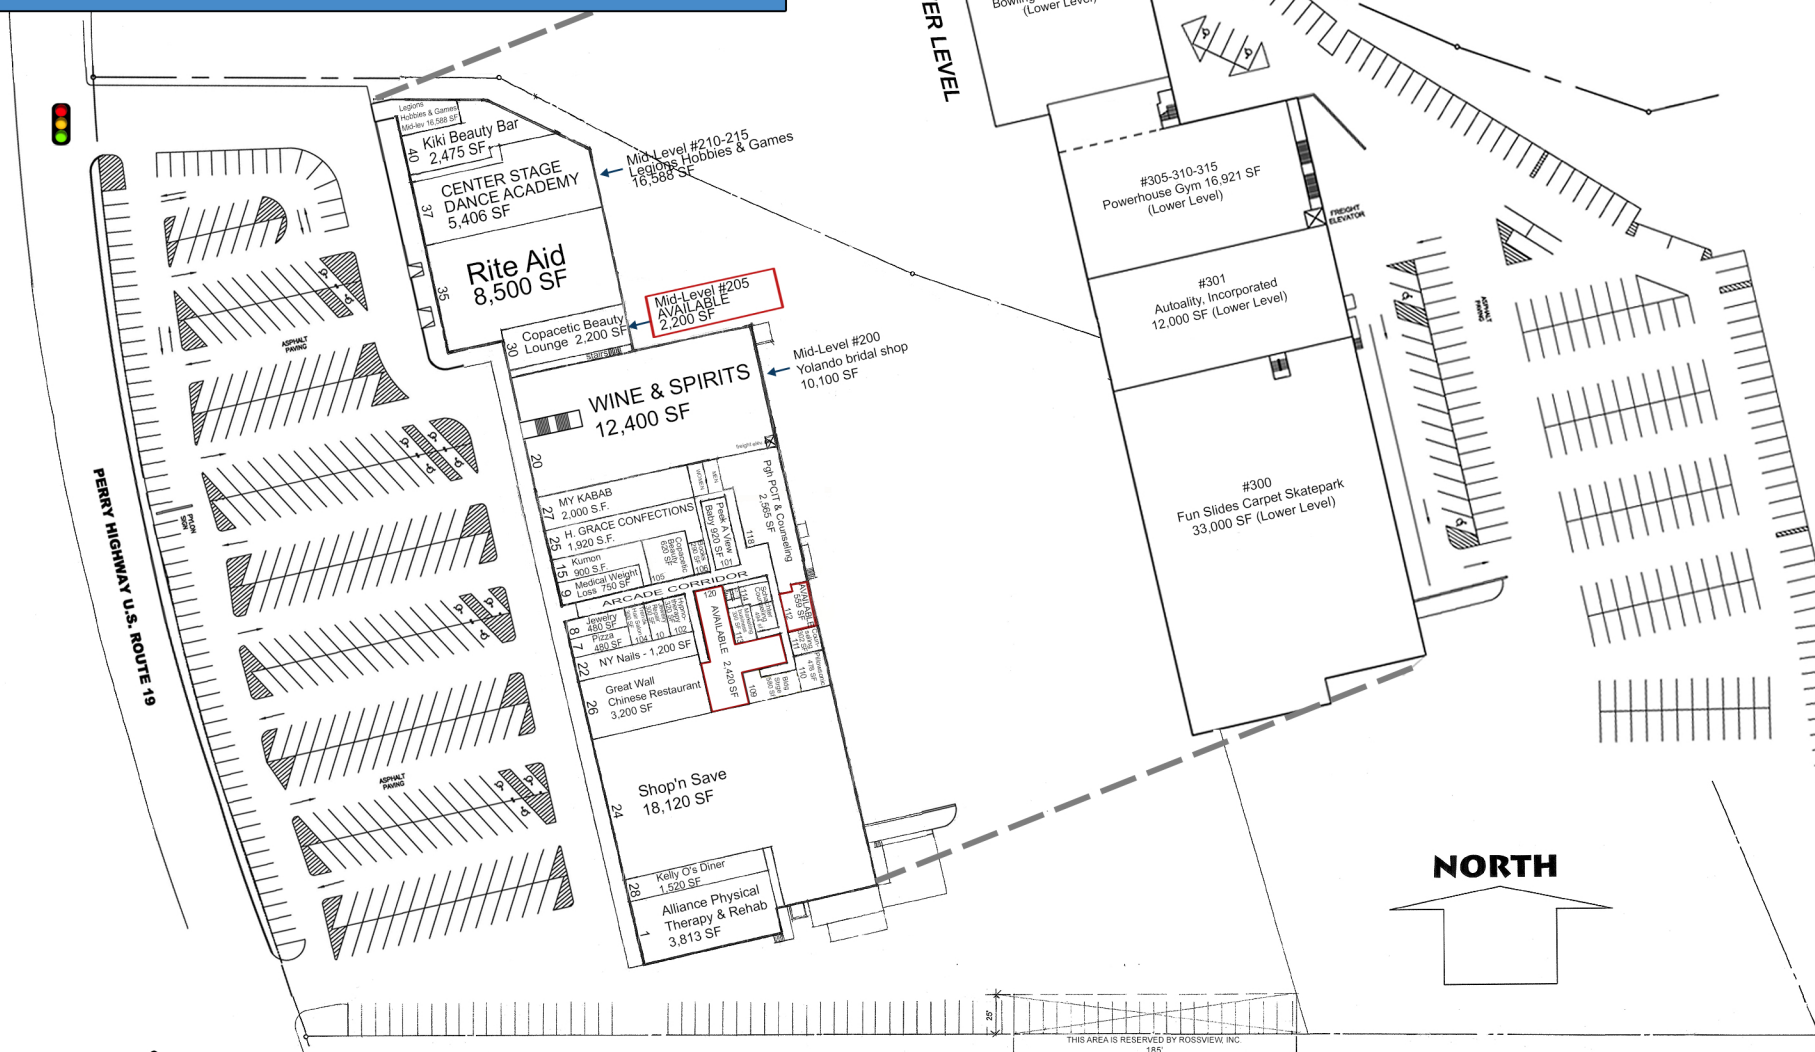

PINES PLAZA SHOPPING CENTER

Route 19, 1130 Perry Highway, Pittsburgh, PA 15237
 Ross Township, Allegheny County, PA

412-288-7800 | www.unionrealestate.com