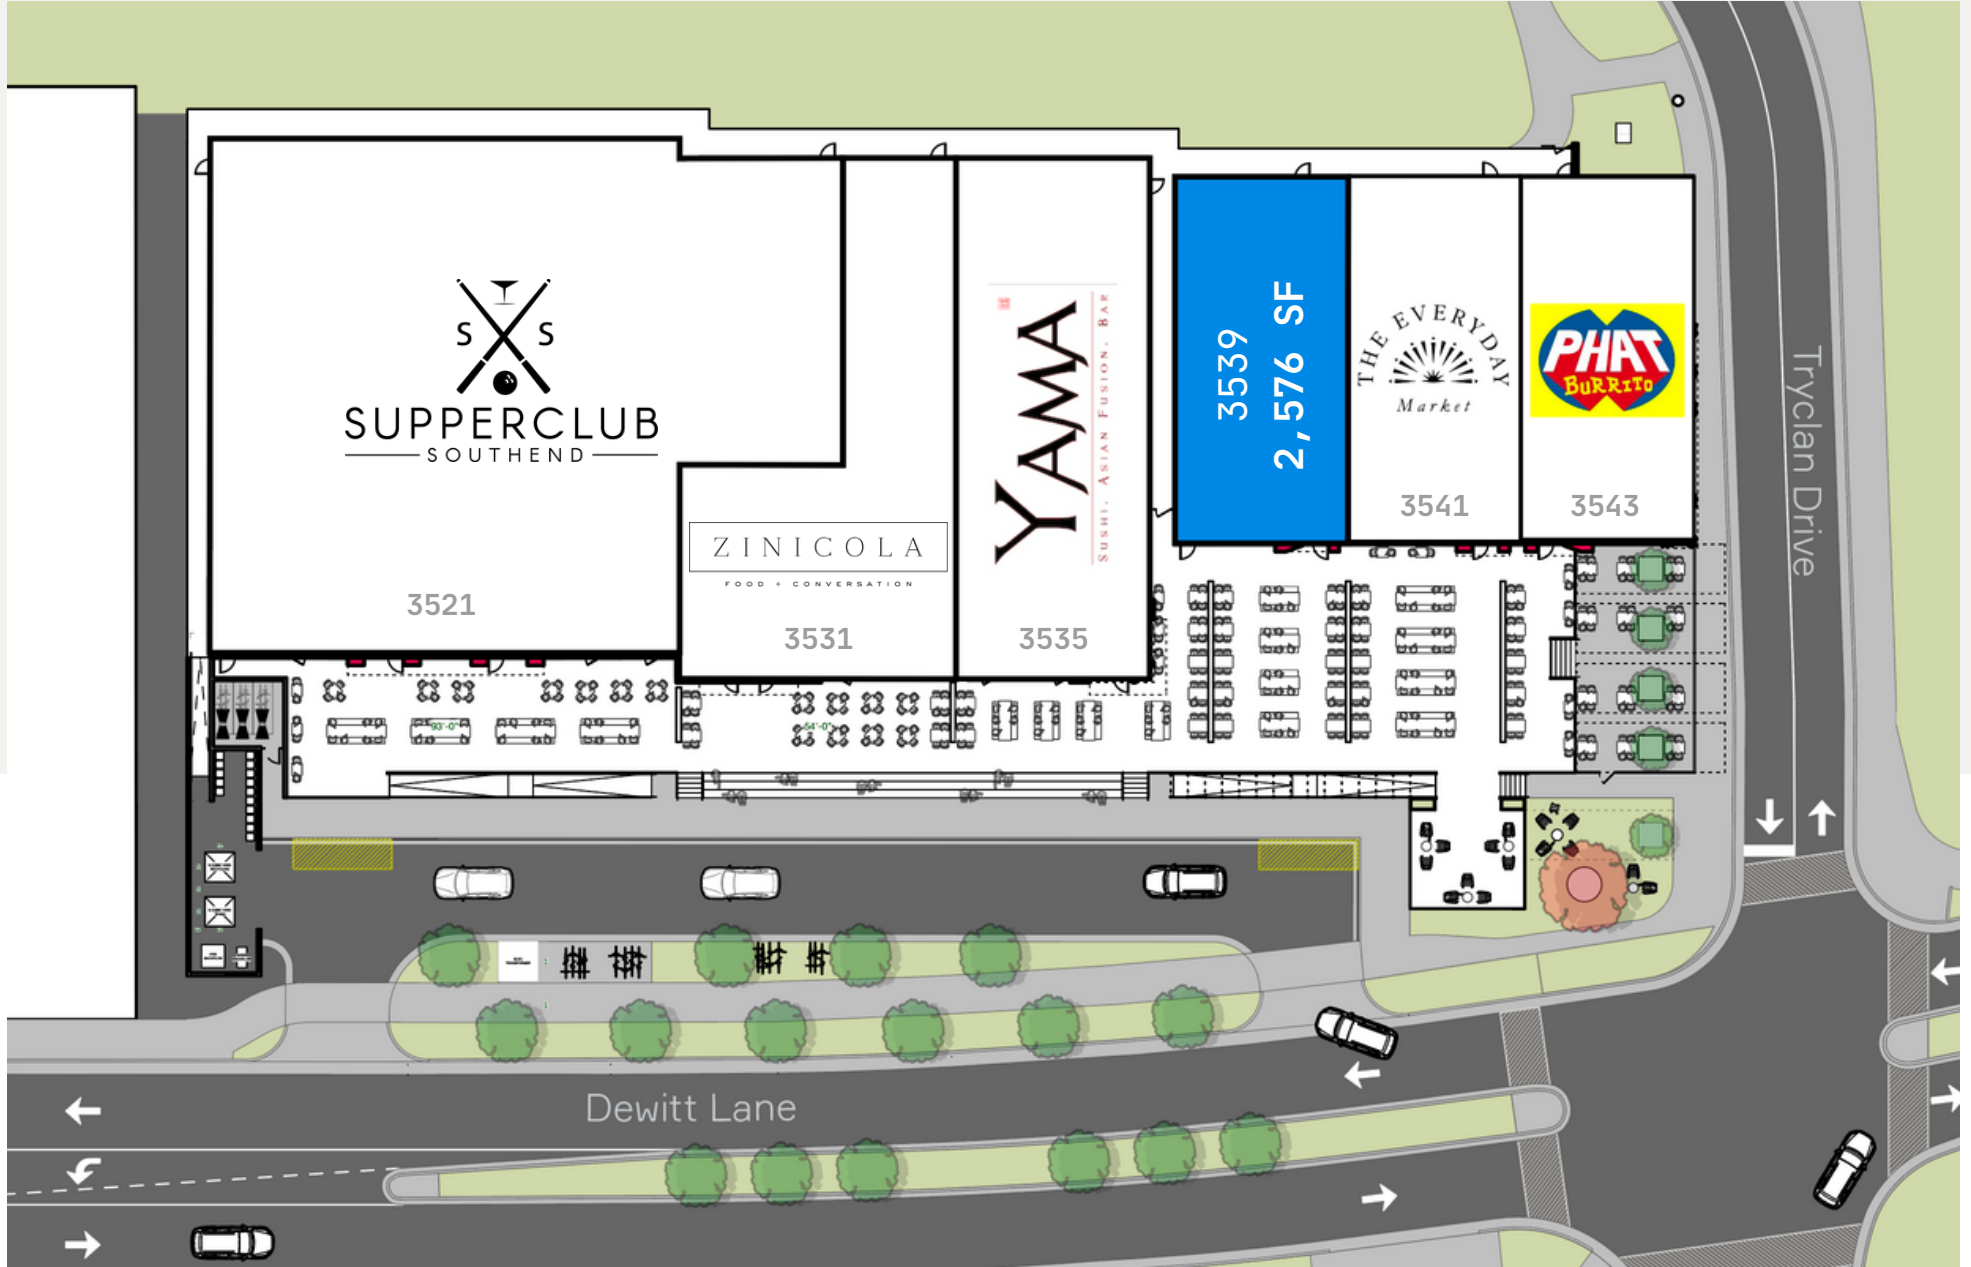

LoSo Village

3 5 2 1 - 3 5 4 3 D E W I T T L N . C H A R L O T T E , N C 2 8 2 1 7

SPACE . FOR . LEASE . RETAIL .

PROPERTY DETAILS ▾

2,576

SF Available

Located in the LoSo
entertainment district

Delivers January 2023

Neighboring tenants
include: Supperclub South
End, Yama, The Everyday
Market and Phat Burrito

ORIENTATION MAP

SITE PLAN ▾

● Available ● At Lease

RETAIL AERIAL 

NEARBY RESIDENTIAL ▾

Protagonist

Queen Park Social

Chef Alyssa's Kitchen

Lenny Boy

Gilde

Brewers @ 4001 Yancey

Olde Mecklenburg Brewery

The Everyday Market

Sugar Creek Brewing Co.

LoSo Village