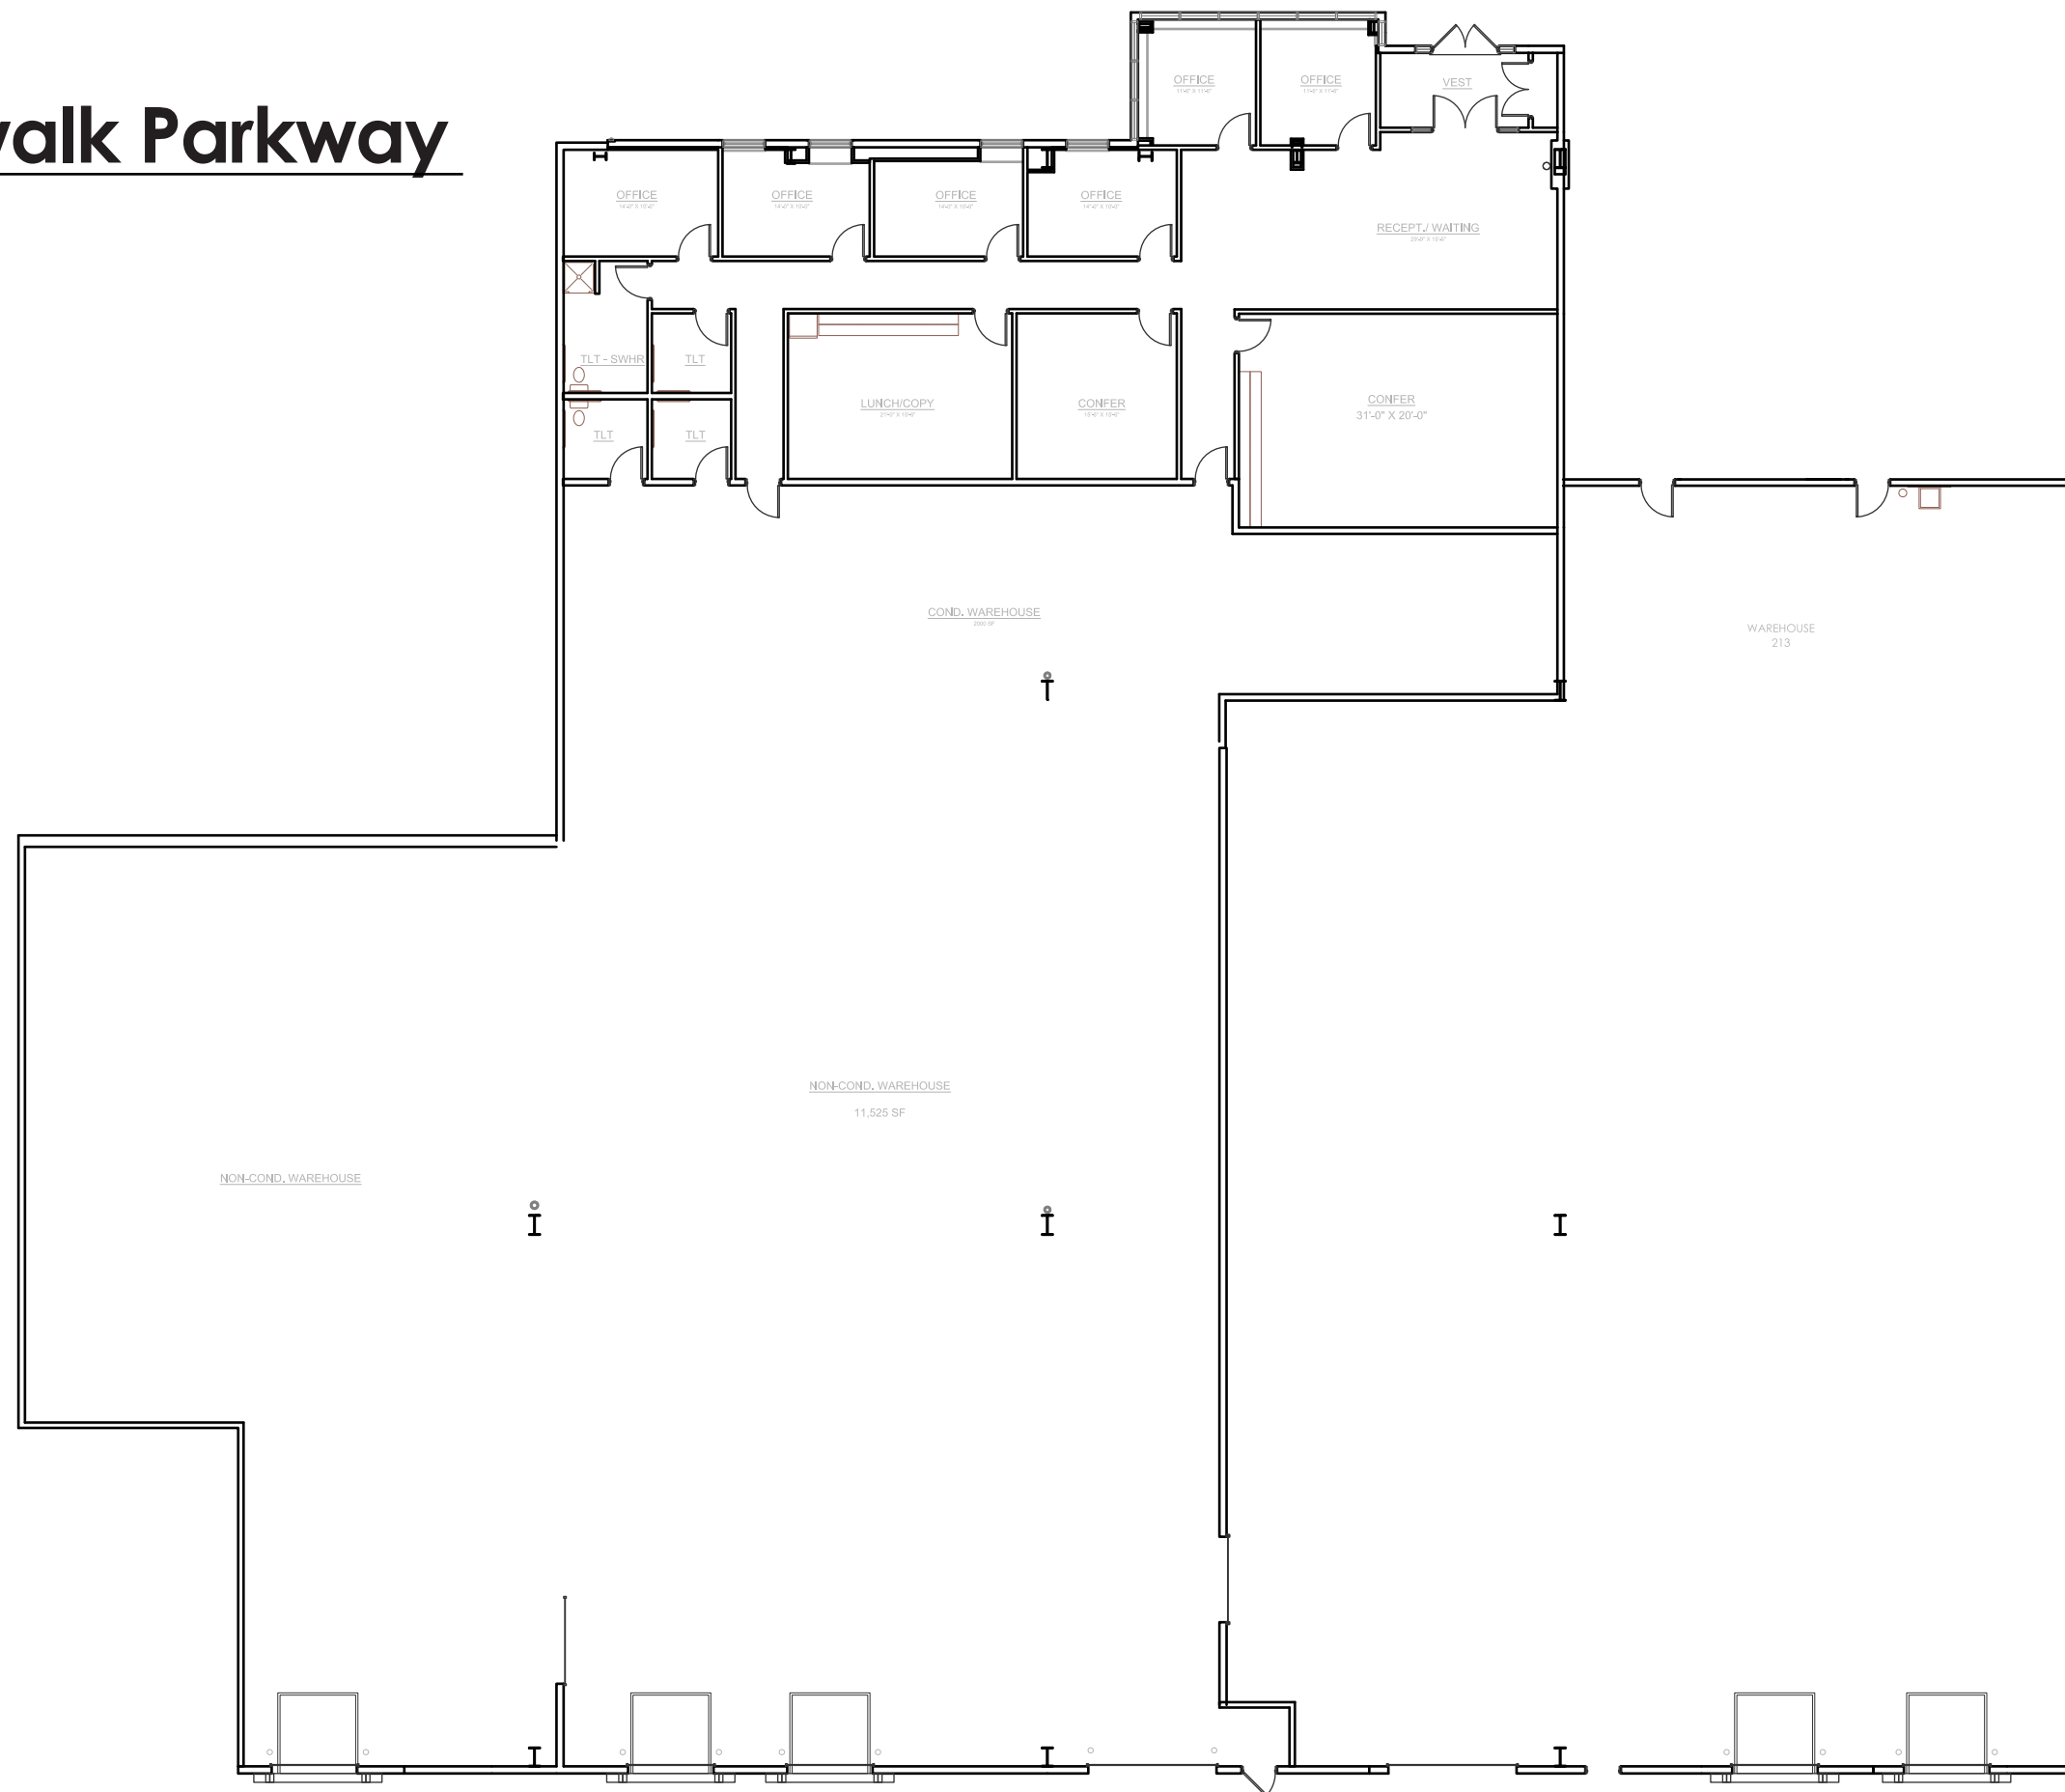

400 Riverwalk Parkway

Suite 300

24,520 SF

For More Information

Contact: TM Montante Development
Info @Montante.com | 716-876-8899