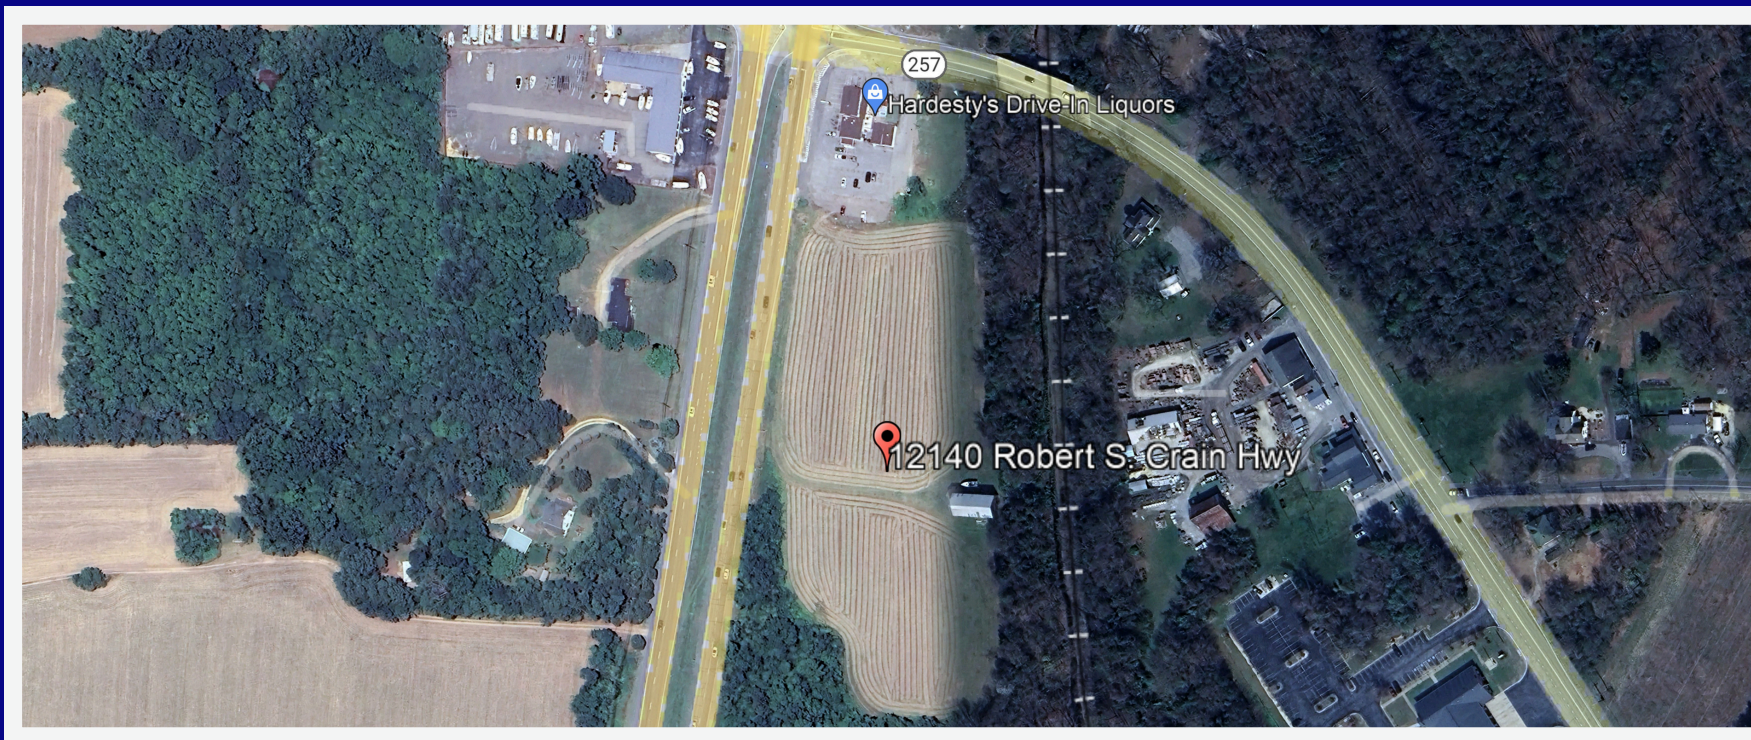

# For Sale: 12140 Crain Highway

## 4.69+/- Acres - Zoned CC - \$599,000

Great location near Thomas Middleton Bridge off major thoroughway  
Crain Highway, Newburg, MD

**For More**

**Information**

**Please Contact:**

Joe Wustner

[joewustner@verizon.net](mailto:joewustner@verizon.net)