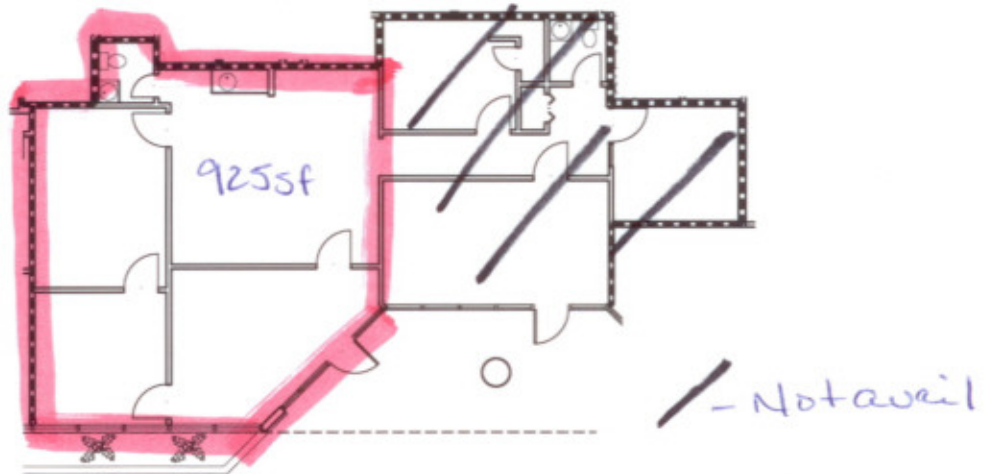

KEY PLAN—BUILDING 1500
FIRST FLOOR PLAN

① FIRST FLOOR PLAN—SUITE 102, 103
SCALE 1"=16'-0"

SUMMIT GROVE
OFFICE PARK
1510 KLONDIKE ROAD
CONYERS, GEORGIA
(770) 929-8995

BUILDING 1500
SUITE
102

DANIEL L. LEMBERG - ARCHITECT