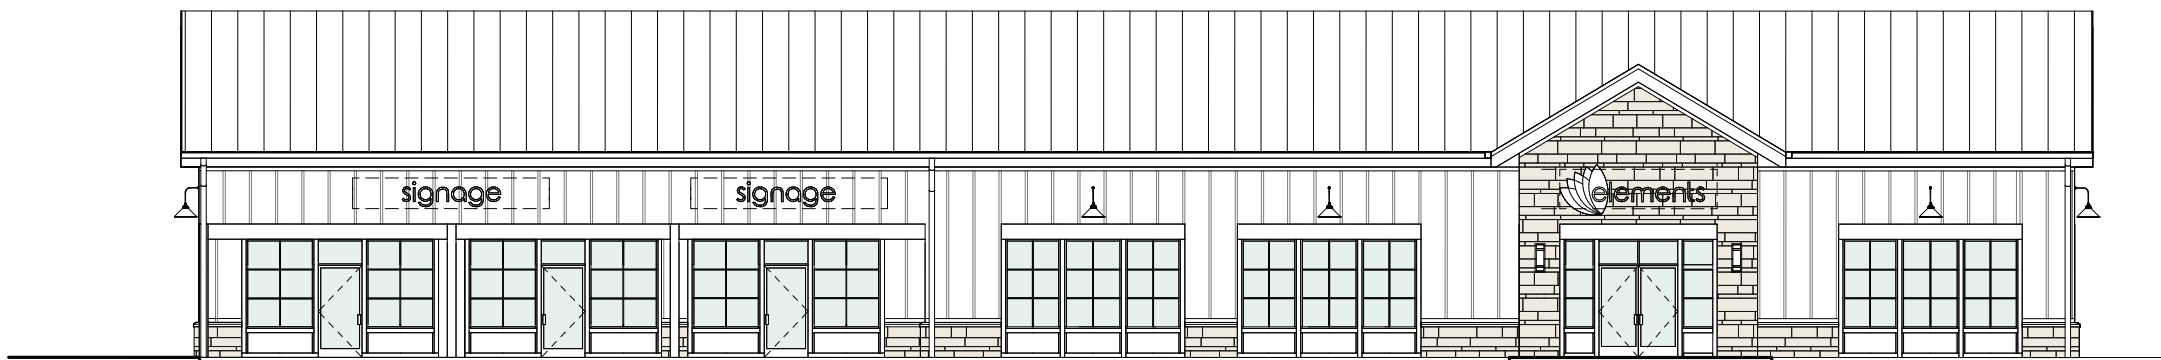

**ELEMENTS SSR RETAIL CENTER - SITE PLAN**

10108 Mondorf St, Dyer IN

**ELEMENTS SSR RETAIL CENTER - TENANT PLANS**  
10108 Mondorf St, Dyer IN

④ WEST ELEVATION

③ EAST ELEVATION

② SOUTH ELEVATION

① NORTH ELEVATION

**ELEMENTS SSR RETAIL CENTER - ELEVATIONS**

10108 Mondorf St, Dyer IN