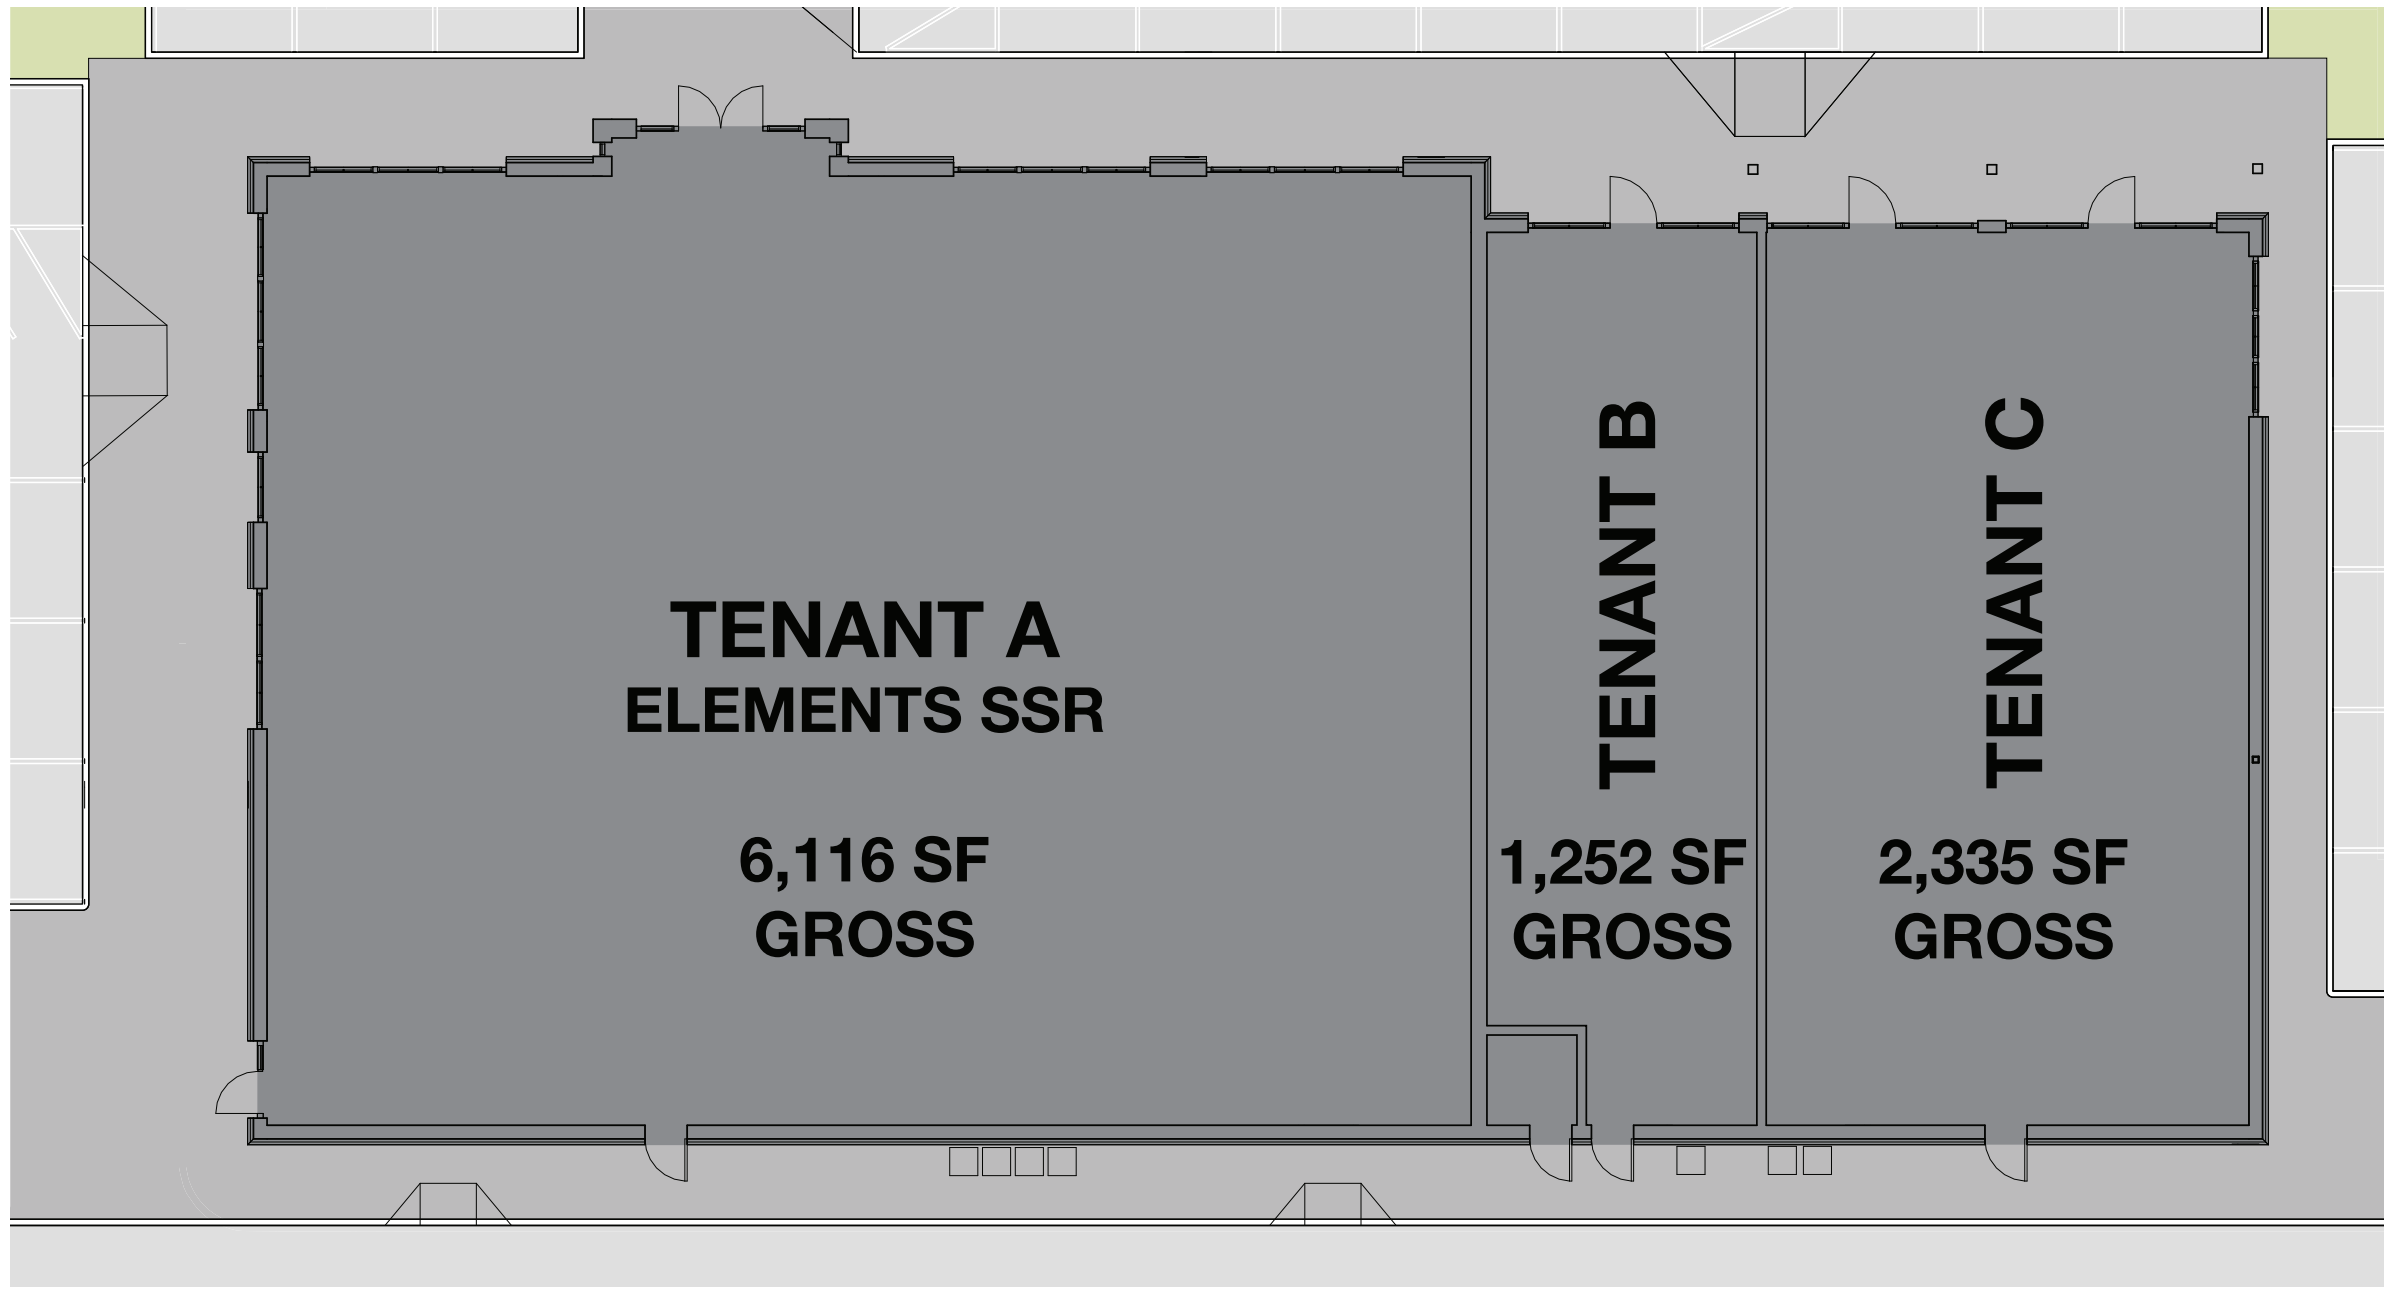

**ELEMENTS SSR RETAIL CENTER - SITE PLAN**

10108 Mondorf St, Dyer IN

**ELEMENTS SSR RETAIL CENTER - TENANT PLANS**  
10108 Mondorf St, Dyer IN

④ WEST ELEVATION

③ EAST ELEVATION

② SOUTH ELEVATION

① NORTH ELEVATION

**ELEMENTS SSR RETAIL CENTER - ELEVATIONS**

10108 Mondorf St, Dyer IN