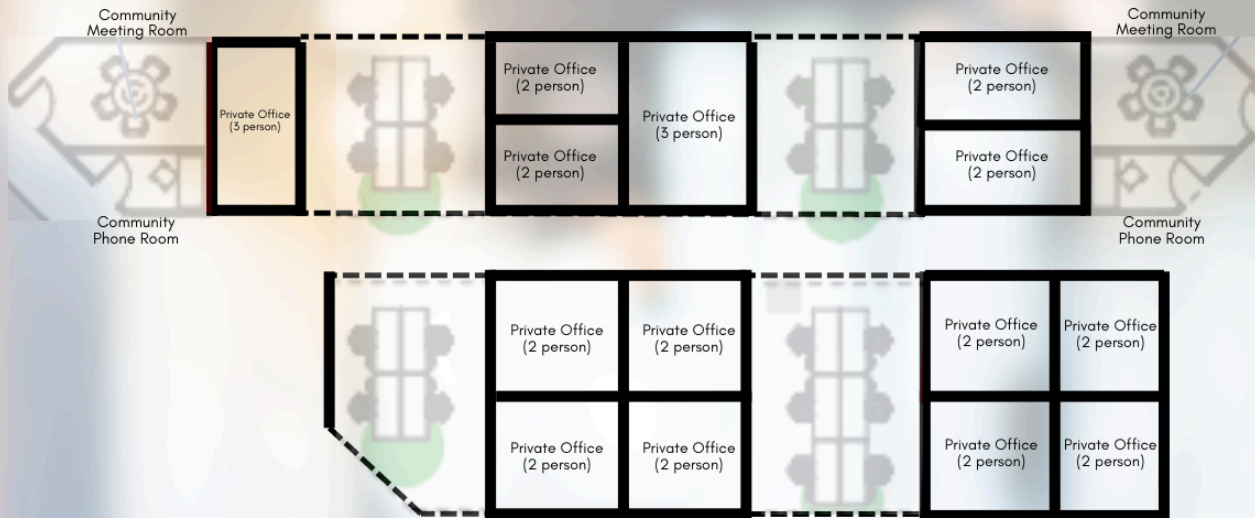

CITYCENTRAL

CITYCENTRAL EAST PLANO
500 N CENTRAL EXPY #500 PLANO, TX 75074

SUITE D

30 Person

PROPERTY HIGHLIGHTS

- 24/7 Access
- Community Kitchen
- Ultra Fast Internet
- On-site Support
- Mail Services
- Free Parking
- Free On-Site Gym
- Free Notary Services
- Member Events