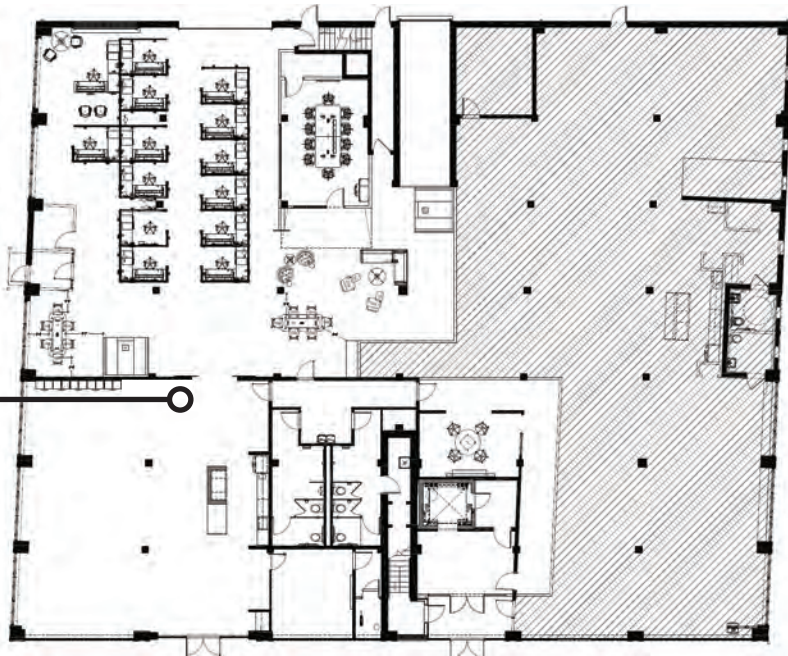

Divisibility

6,000 SF, 14,349 SF or
20,349 SF Total

Parking

Surface Parking in
Attached Gated Lot

Terry Coyne

Vice Chairman
216.218.0259
Terry.Coyne@nmrk.com
Licensed Real Estate Broker

Claire Coyne McCoy

Director
216.453.3015
Claire.Coyne@nmrk.com
Licensed Real Estate Salesperson

Terry **COYNE**.com

Up to 20,349 SF Move-in Ready Space Now Available

First Floor

AVAILABLE
6,000 SF

Second Floor

AVAILABLE
14,349 SF

Anchored by Premier Healthcare and Education Institutions

Cleveland Clinic