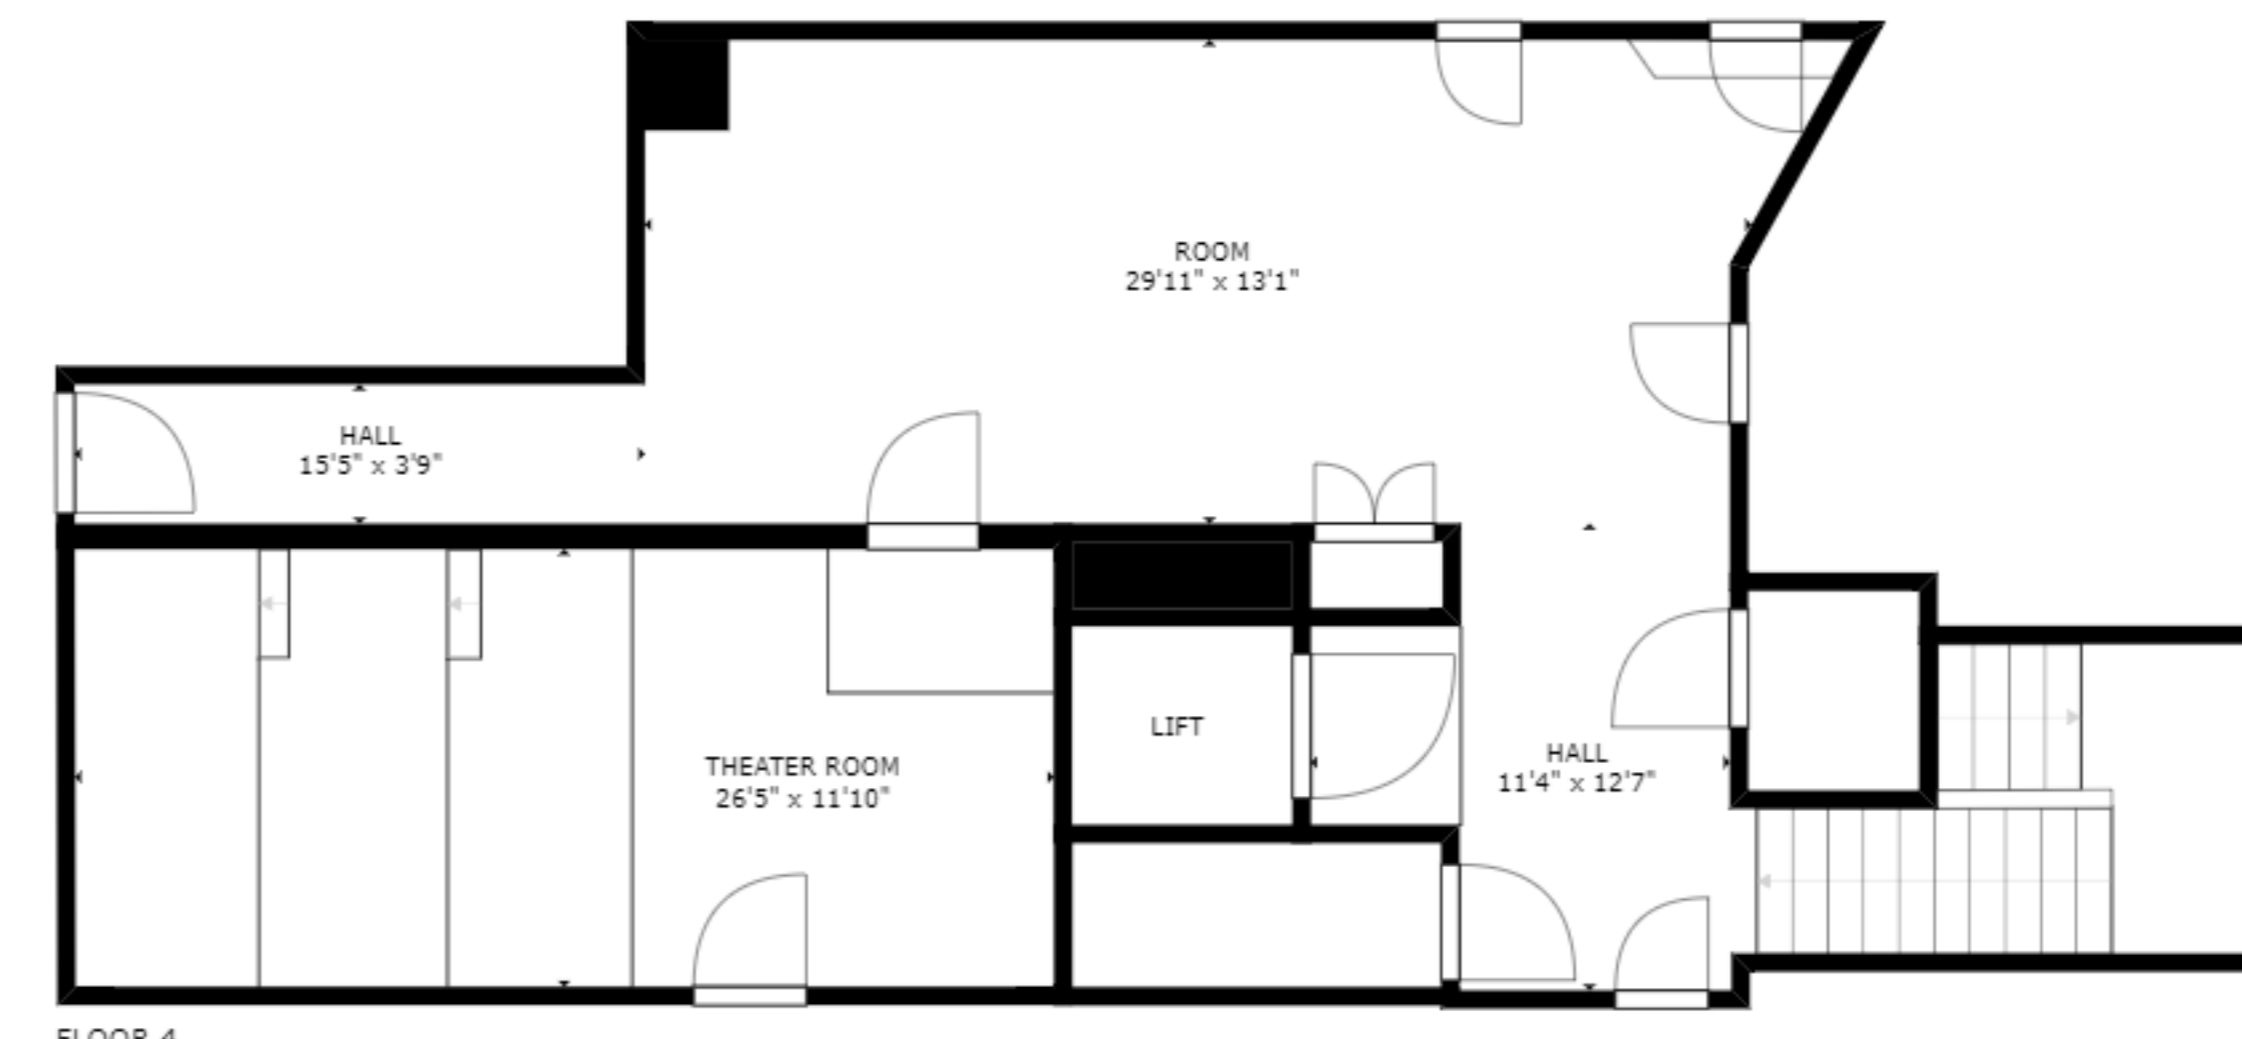

GROSS INTERNAL AREA
 FLOOR 1: 2943 sq ft, FLOOR 2: 5495 sq ft
 FLOOR 3: 5214 sq ft, FLOOR 4: 1141 sq ft
 TOTAL: 14794 sq ft

SIZES AND DIMENSIONS ARE APPROXIMATE, ACTUAL MAY VARY.

GROSS INTERNAL AREA
 FLOOR 1: 2943 sq ft, FLOOR 2: 5495 sq ft
 FLOOR 3: 5214 sq ft, FLOOR 4: 1141 sq ft
 TOTAL: 14794 sq ft

SIZES AND DIMENSIONS ARE APPROXIMATE, ACTUAL MAY VARY.

GROSS INTERNAL AREA
FLOOR 1: 2943 sq ft, FLOOR 2: 5495 sq ft
FLOOR 3: 5214 sq ft, FLOOR 4: 1141 sq ft
TOTAL: 14794 sq ft

SIZES AND DIMENSIONS ARE APPROXIMATE, ACTUAL MAY VARY.

GROSS INTERNAL AREA
 FLOOR 1: 2943 sq ft, FLOOR 2: 5495 sq ft
 FLOOR 3: 5214 sq ft, FLOOR 4: 1141 sq ft
 TOTAL: 14794 sq ft

SIZES AND DIMENSIONS ARE APPROXIMATE, ACTUAL MAY VARY.