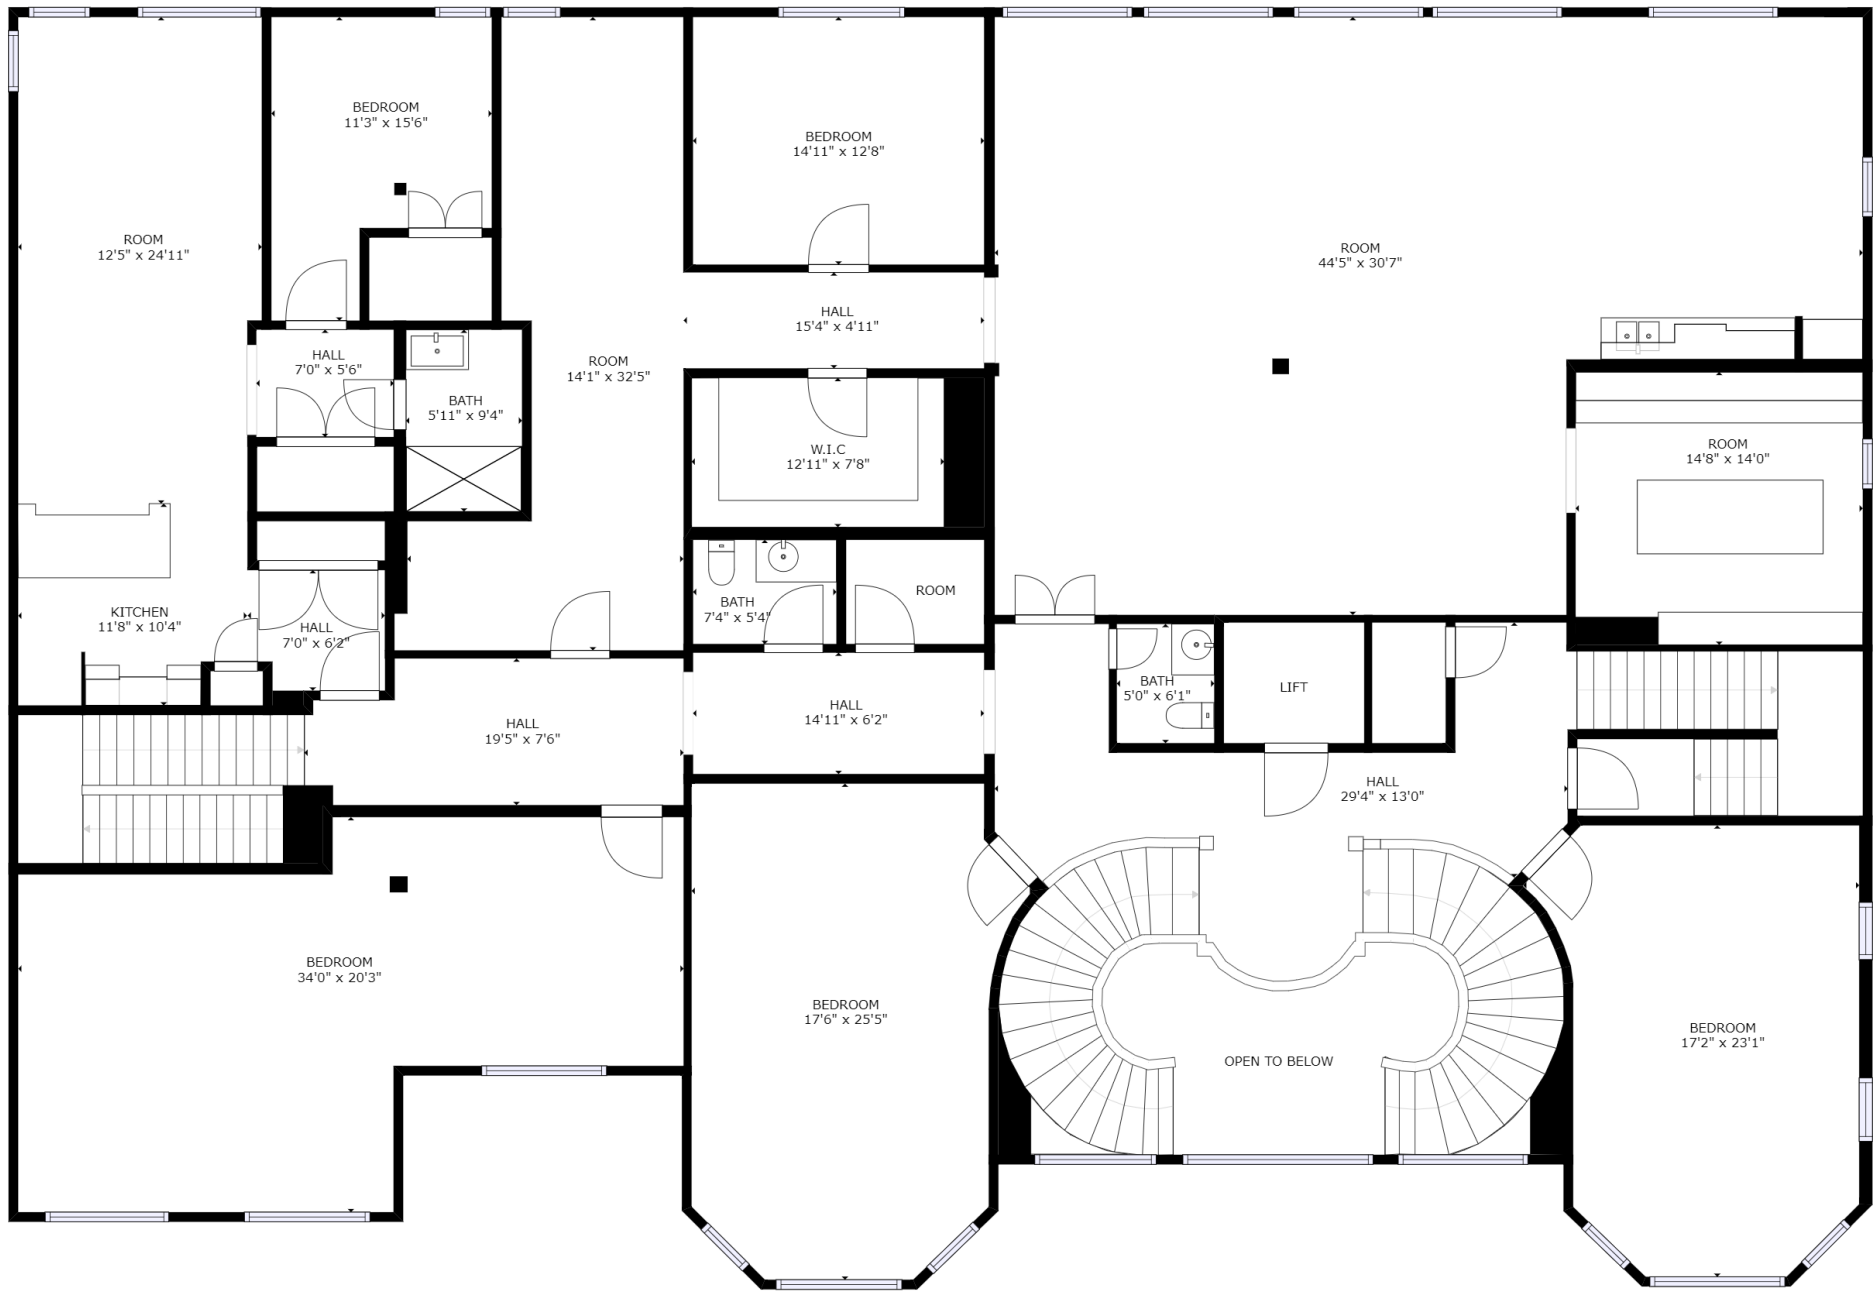

GROSS INTERNAL AREA
 FLOOR 1: 2943 sq ft, FLOOR 2: 5495 sq ft
 FLOOR 3: 5214 sq ft, FLOOR 4: 1141 sq ft
 TOTAL: 14794 sq ft

SIZES AND DIMENSIONS ARE APPROXIMATE, ACTUAL MAY VARY.

GROSS INTERNAL AREA
 FLOOR 1: 2943 sq ft, FLOOR 2: 5495 sq ft
 FLOOR 3: 5214 sq ft, FLOOR 4: 1141 sq ft
 TOTAL: 14794 sq ft

SIZES AND DIMENSIONS ARE APPROXIMATE, ACTUAL MAY VARY.

GROSS INTERNAL AREA
FLOOR 1: 2943 sq ft, FLOOR 2: 5495 sq ft
FLOOR 3: 5214 sq ft, FLOOR 4: 1141 sq ft
TOTAL: 14794 sq ft

SIZES AND DIMENSIONS ARE APPROXIMATE, ACTUAL MAY VARY.

GROSS INTERNAL AREA
 FLOOR 1: 2943 sq ft, FLOOR 2: 5495 sq ft
 FLOOR 3: 5214 sq ft, FLOOR 4: 1141 sq ft
 TOTAL: 14794 sq ft

SIZES AND DIMENSIONS ARE APPROXIMATE, ACTUAL MAY VARY.