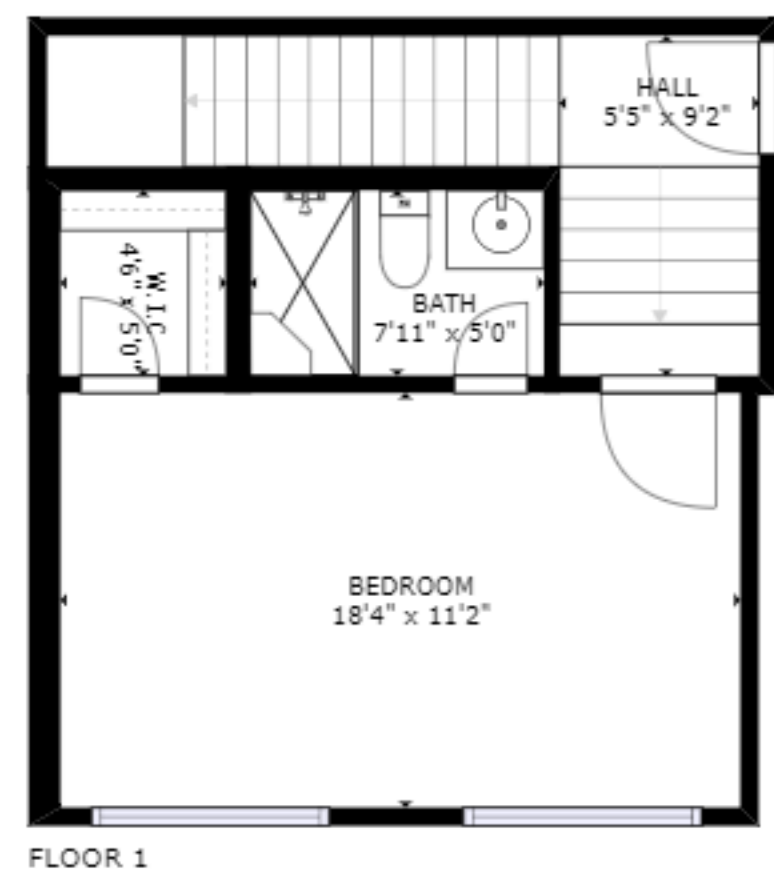

GROSS INTERNAL AREA
 FLOOR 1: 2943 sq ft, FLOOR 2: 5495 sq ft
 FLOOR 3: 5214 sq ft, FLOOR 4: 1141 sq ft
 TOTAL: 14794 sq ft

SIZES AND DIMENSIONS ARE APPROXIMATE, ACTUAL MAY VARY.

GROSS INTERNAL AREA
 FLOOR 1: 2943 sq ft, FLOOR 2: 5495 sq ft
 FLOOR 3: 5214 sq ft, FLOOR 4: 1141 sq ft
 TOTAL: 14794 sq ft

SIZES AND DIMENSIONS ARE APPROXIMATE, ACTUAL MAY VARY.

GROSS INTERNAL AREA
FLOOR 1: 2943 sq ft, FLOOR 2: 5495 sq ft
FLOOR 3: 5214 sq ft, FLOOR 4: 1141 sq ft
TOTAL: 14794 sq ft

SIZES AND DIMENSIONS ARE APPROXIMATE, ACTUAL MAY VARY.

GROSS INTERNAL AREA
 FLOOR 1: 2943 sq ft, FLOOR 2: 5495 sq ft
 FLOOR 3: 5214 sq ft, FLOOR 4: 1141 sq ft
 TOTAL: 14794 sq ft

SIZES AND DIMENSIONS ARE APPROXIMATE, ACTUAL MAY VARY.