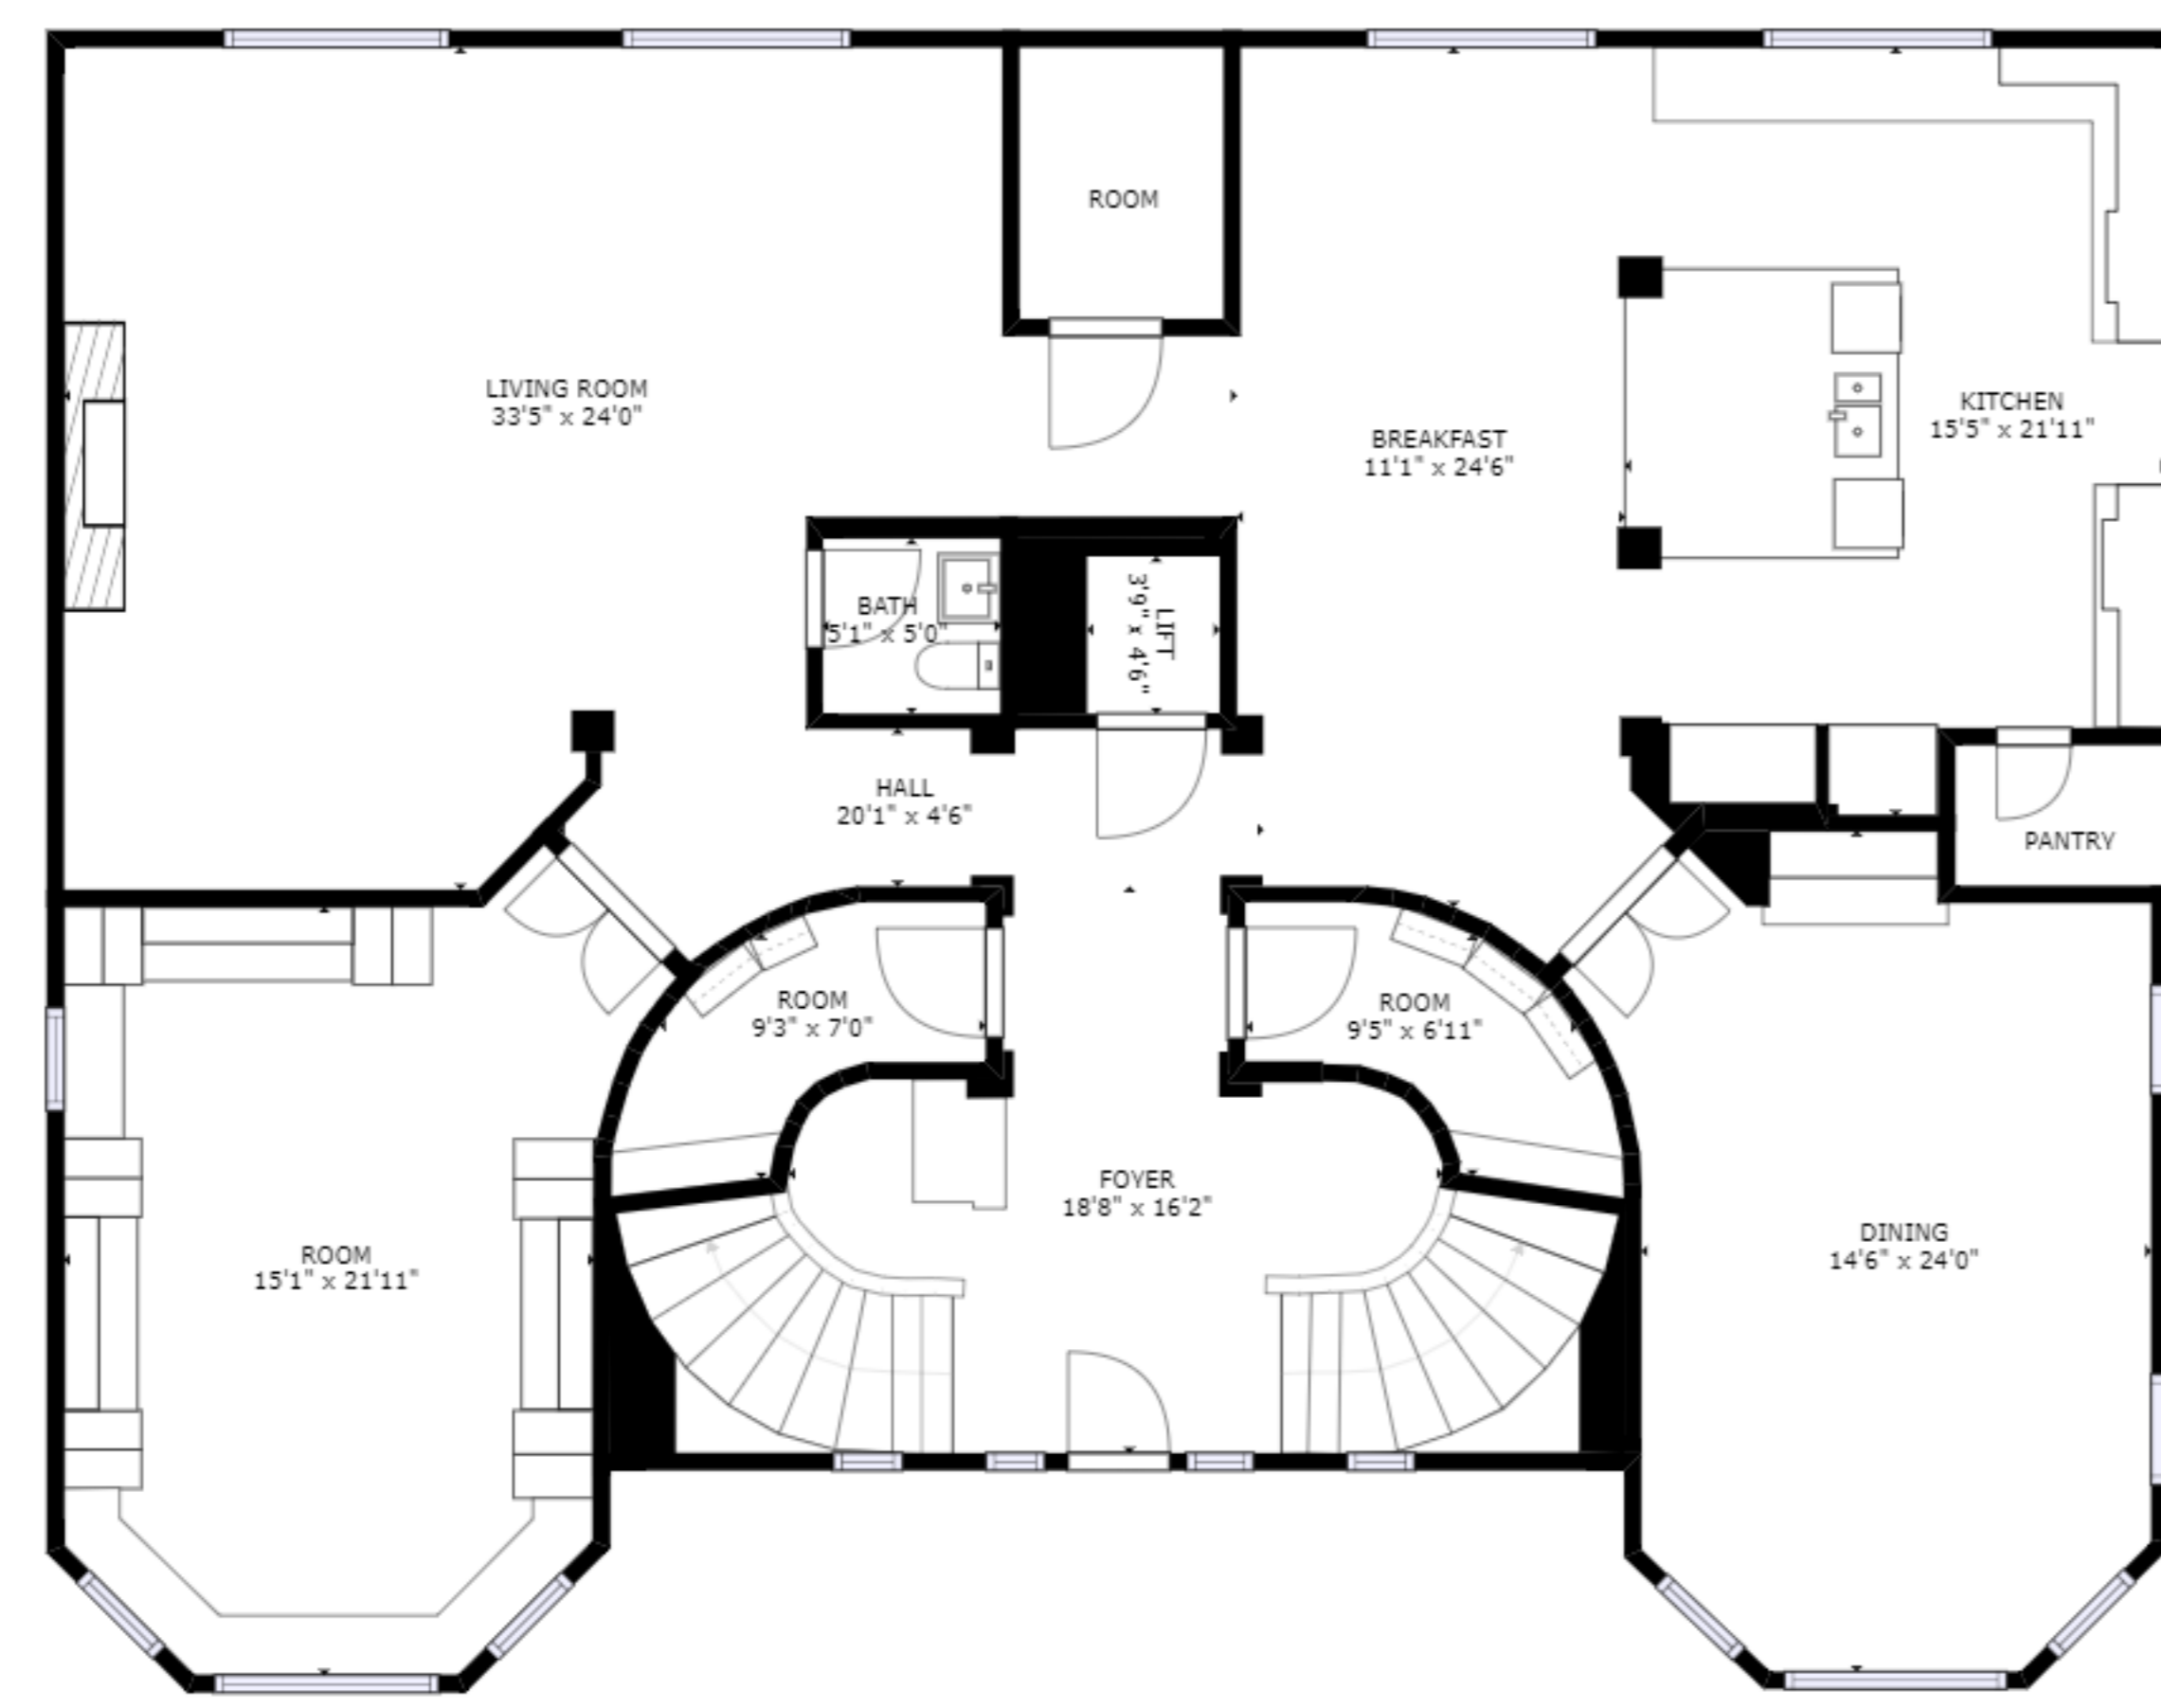

GROSS INTERNAL AREA
 FLOOR 1: 2943 sq ft, FLOOR 2: 5495 sq ft
 FLOOR 3: 5214 sq ft, FLOOR 4: 1141 sq ft
 TOTAL: 14794 sq ft

SIZES AND DIMENSIONS ARE APPROXIMATE, ACTUAL MAY VARY.

GROSS INTERNAL AREA
 FLOOR 1: 2943 sq ft, FLOOR 2: 5495 sq ft
 FLOOR 3: 5214 sq ft, FLOOR 4: 1141 sq ft
 TOTAL: 14794 sq ft

SIZES AND DIMENSIONS ARE APPROXIMATE, ACTUAL MAY VARY.

GROSS INTERNAL AREA
FLOOR 1: 2943 sq ft, FLOOR 2: 5495 sq ft
FLOOR 3: 5214 sq ft, FLOOR 4: 1141 sq ft
TOTAL: 14794 sq ft

SIZES AND DIMENSIONS ARE APPROXIMATE, ACTUAL MAY VARY.

GROSS INTERNAL AREA
 FLOOR 1: 2943 sq ft, FLOOR 2: 5495 sq ft
 FLOOR 3: 5214 sq ft, FLOOR 4: 1141 sq ft
 TOTAL: 14794 sq ft

SIZES AND DIMENSIONS ARE APPROXIMATE, ACTUAL MAY VARY.