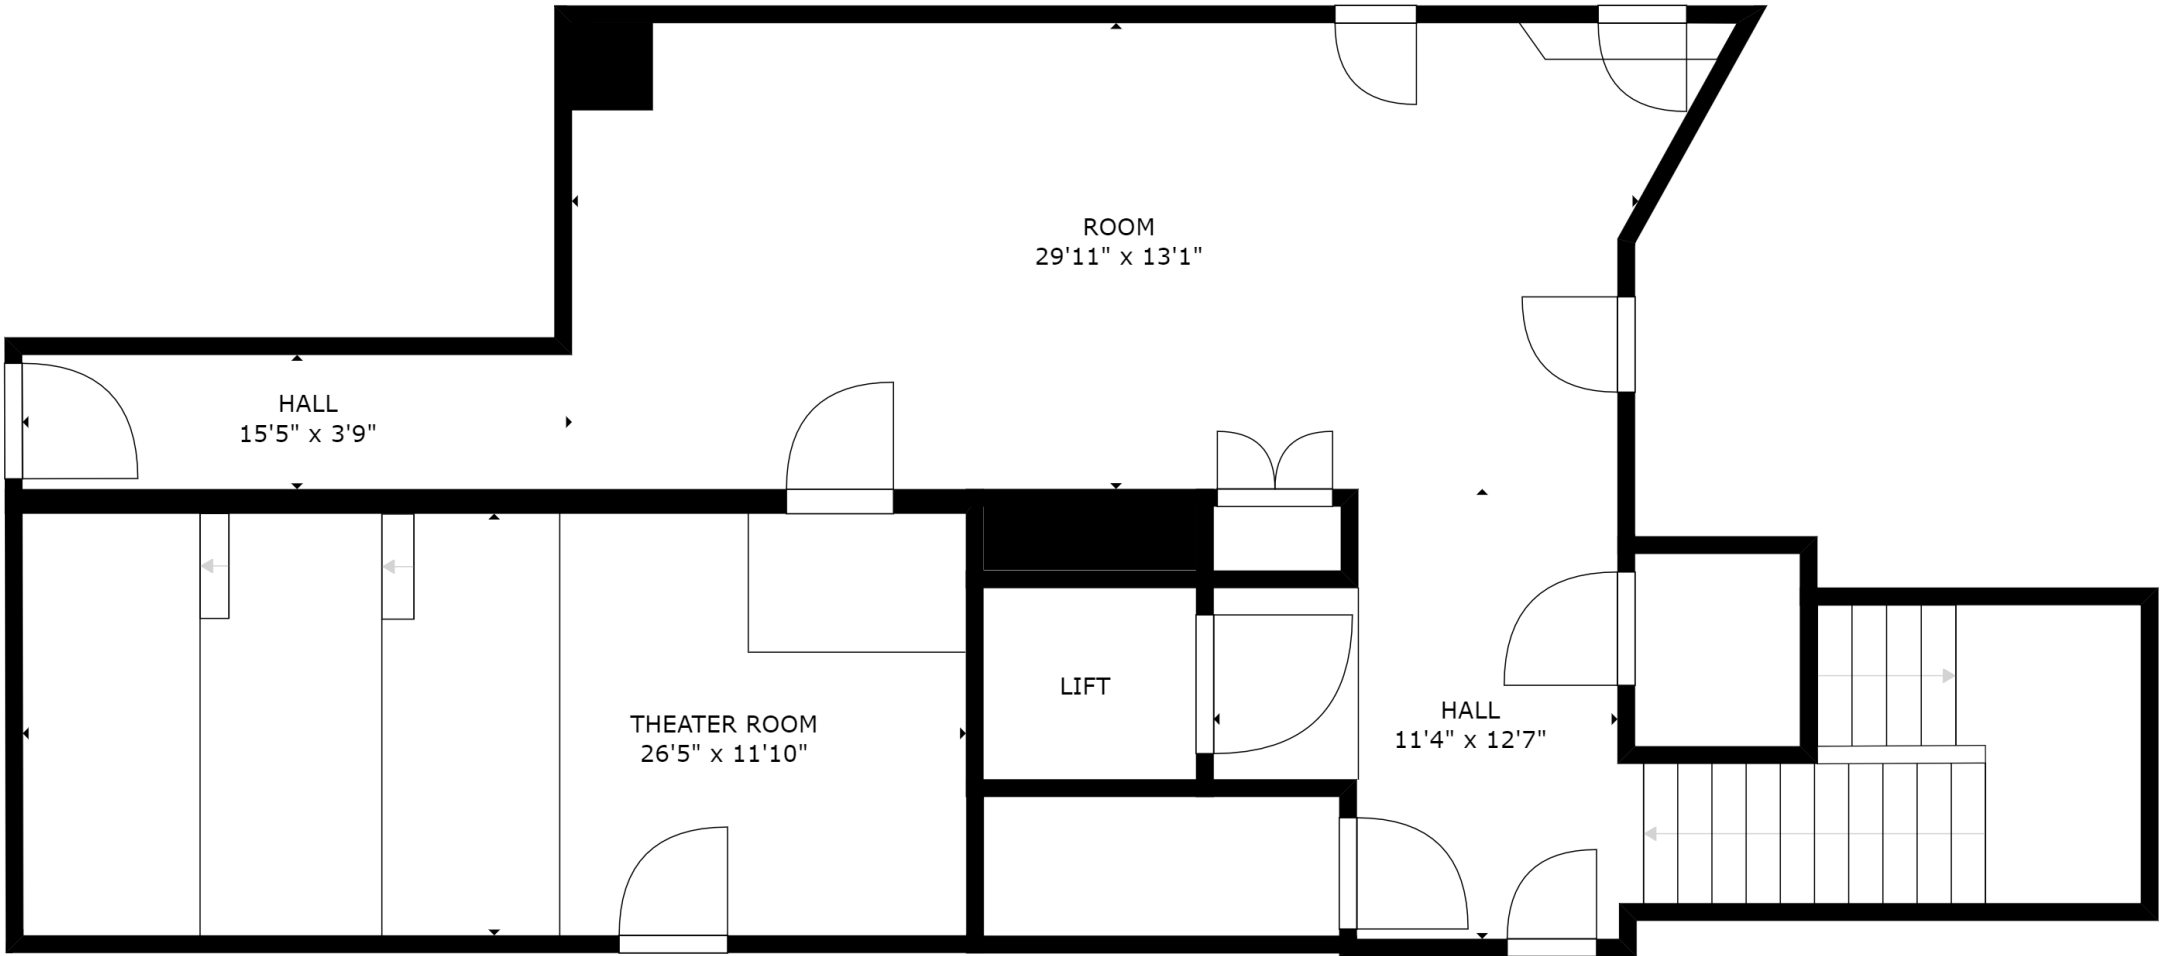

GROSS INTERNAL AREA
 FLOOR 1: 2943 sq ft, FLOOR 2: 5495 sq ft
 FLOOR 3: 5214 sq ft, FLOOR 4: 1141 sq ft
 TOTAL: 14794 sq ft

SIZES AND DIMENSIONS ARE APPROXIMATE, ACTUAL MAY VARY.

GROSS INTERNAL AREA
 FLOOR 1: 2943 sq ft, FLOOR 2: 5495 sq ft
 FLOOR 3: 5214 sq ft, FLOOR 4: 1141 sq ft
 TOTAL: 14794 sq ft

SIZES AND DIMENSIONS ARE APPROXIMATE, ACTUAL MAY VARY.

GROSS INTERNAL AREA
FLOOR 1: 2943 sq ft, FLOOR 2: 5495 sq ft
FLOOR 3: 5214 sq ft, FLOOR 4: 1141 sq ft
TOTAL: 14794 sq ft

SIZES AND DIMENSIONS ARE APPROXIMATE, ACTUAL MAY VARY.

GROSS INTERNAL AREA
 FLOOR 1: 2943 sq ft, FLOOR 2: 5495 sq ft
 FLOOR 3: 5214 sq ft, FLOOR 4: 1141 sq ft
 TOTAL: 14794 sq ft

SIZES AND DIMENSIONS ARE APPROXIMATE, ACTUAL MAY VARY.