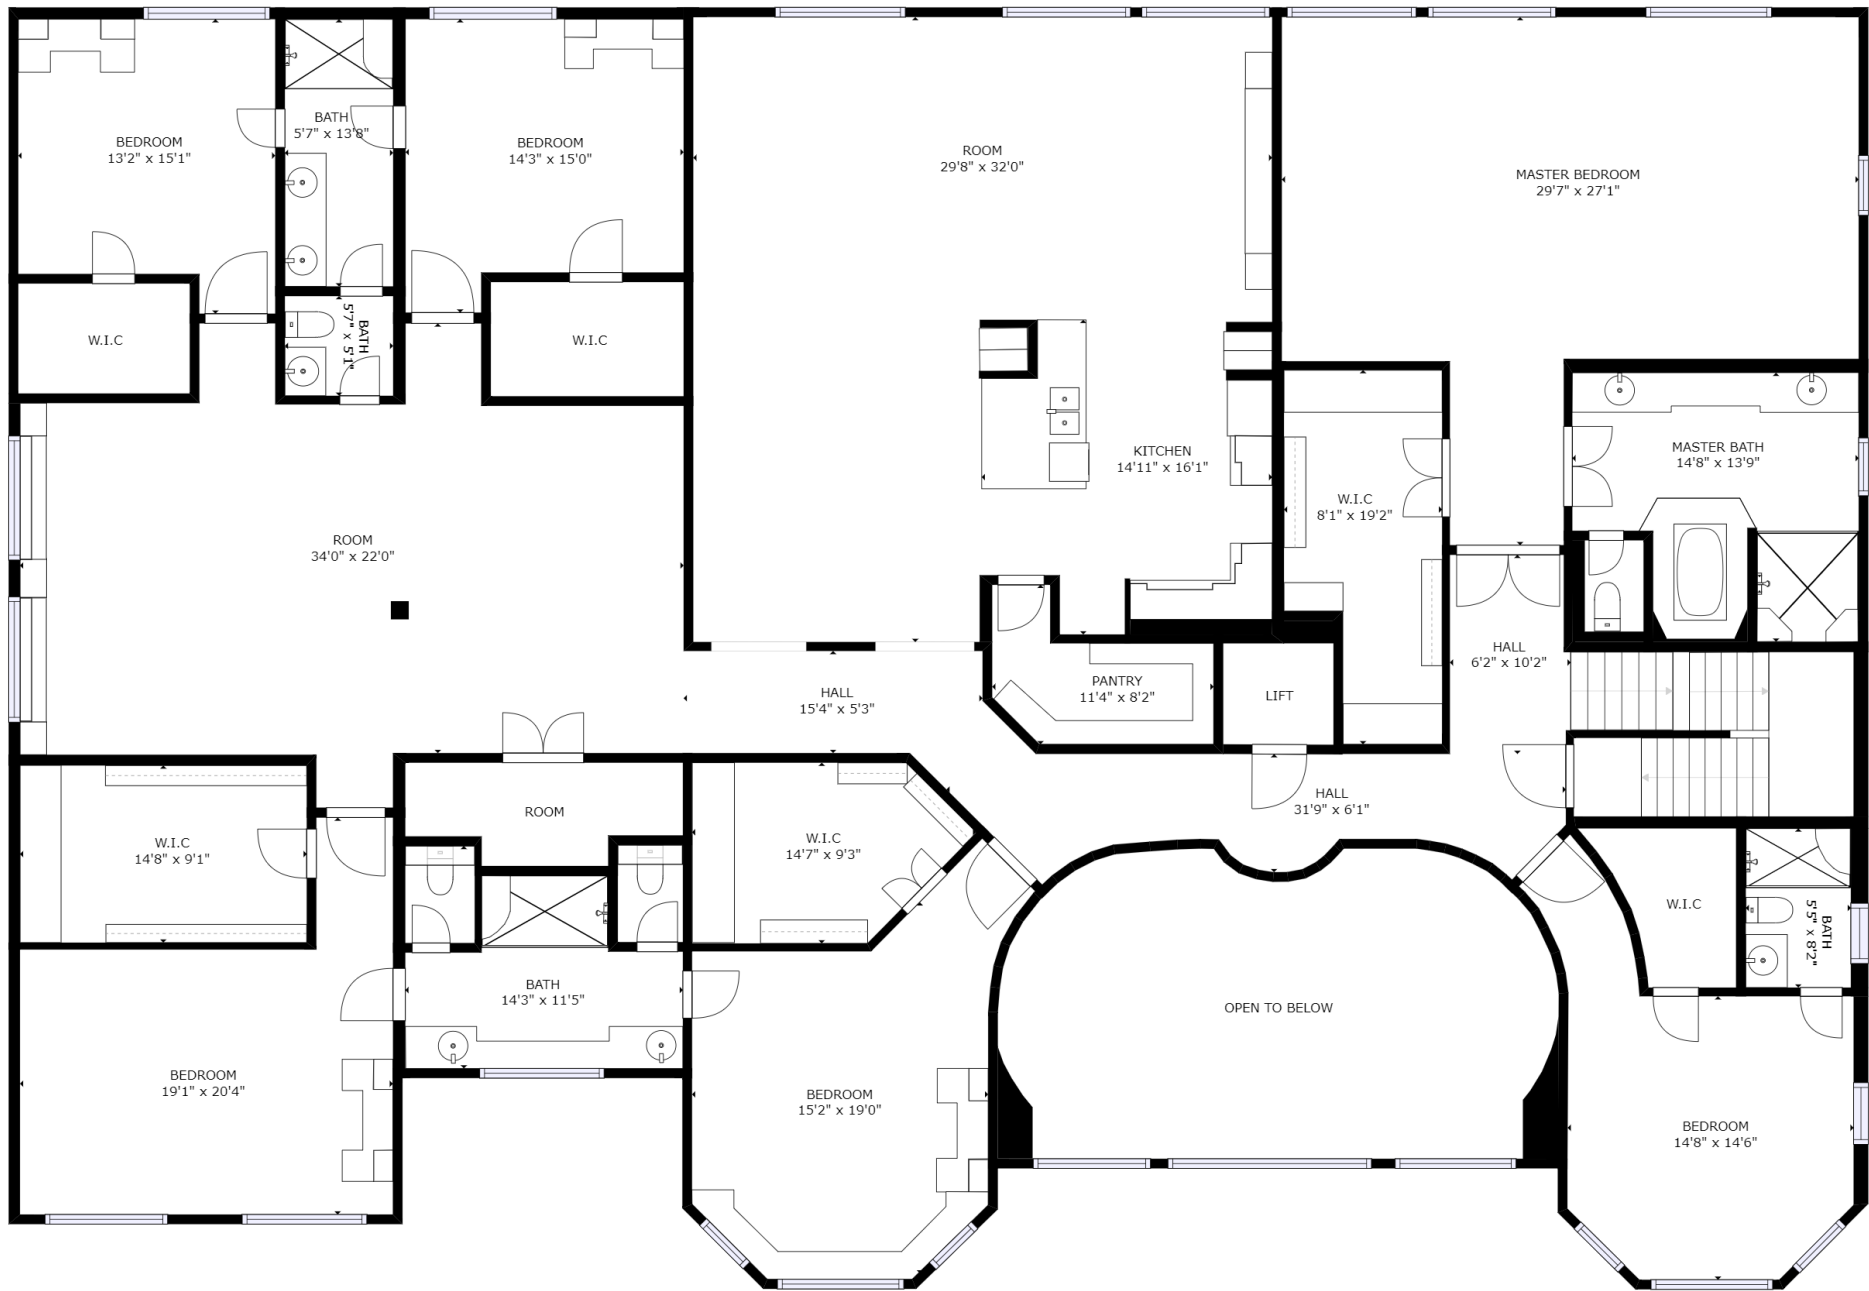

GROSS INTERNAL AREA
 FLOOR 1: 2943 sq ft, FLOOR 2: 5495 sq ft
 FLOOR 3: 5214 sq ft, FLOOR 4: 1141 sq ft
 TOTAL: 14794 sq ft

SIZES AND DIMENSIONS ARE APPROXIMATE, ACTUAL MAY VARY.

GROSS INTERNAL AREA
 FLOOR 1: 2943 sq ft, FLOOR 2: 5495 sq ft
 FLOOR 3: 5214 sq ft, FLOOR 4: 1141 sq ft
 TOTAL: 14794 sq ft

SIZES AND DIMENSIONS ARE APPROXIMATE, ACTUAL MAY VARY.

GROSS INTERNAL AREA
FLOOR 1: 2943 sq ft, FLOOR 2: 5495 sq ft
FLOOR 3: 5214 sq ft, FLOOR 4: 1141 sq ft
TOTAL: 14794 sq ft

SIZES AND DIMENSIONS ARE APPROXIMATE, ACTUAL MAY VARY.

GROSS INTERNAL AREA
 FLOOR 1: 2943 sq ft, FLOOR 2: 5495 sq ft
 FLOOR 3: 5214 sq ft, FLOOR 4: 1141 sq ft
 TOTAL: 14794 sq ft

SIZES AND DIMENSIONS ARE APPROXIMATE, ACTUAL MAY VARY.