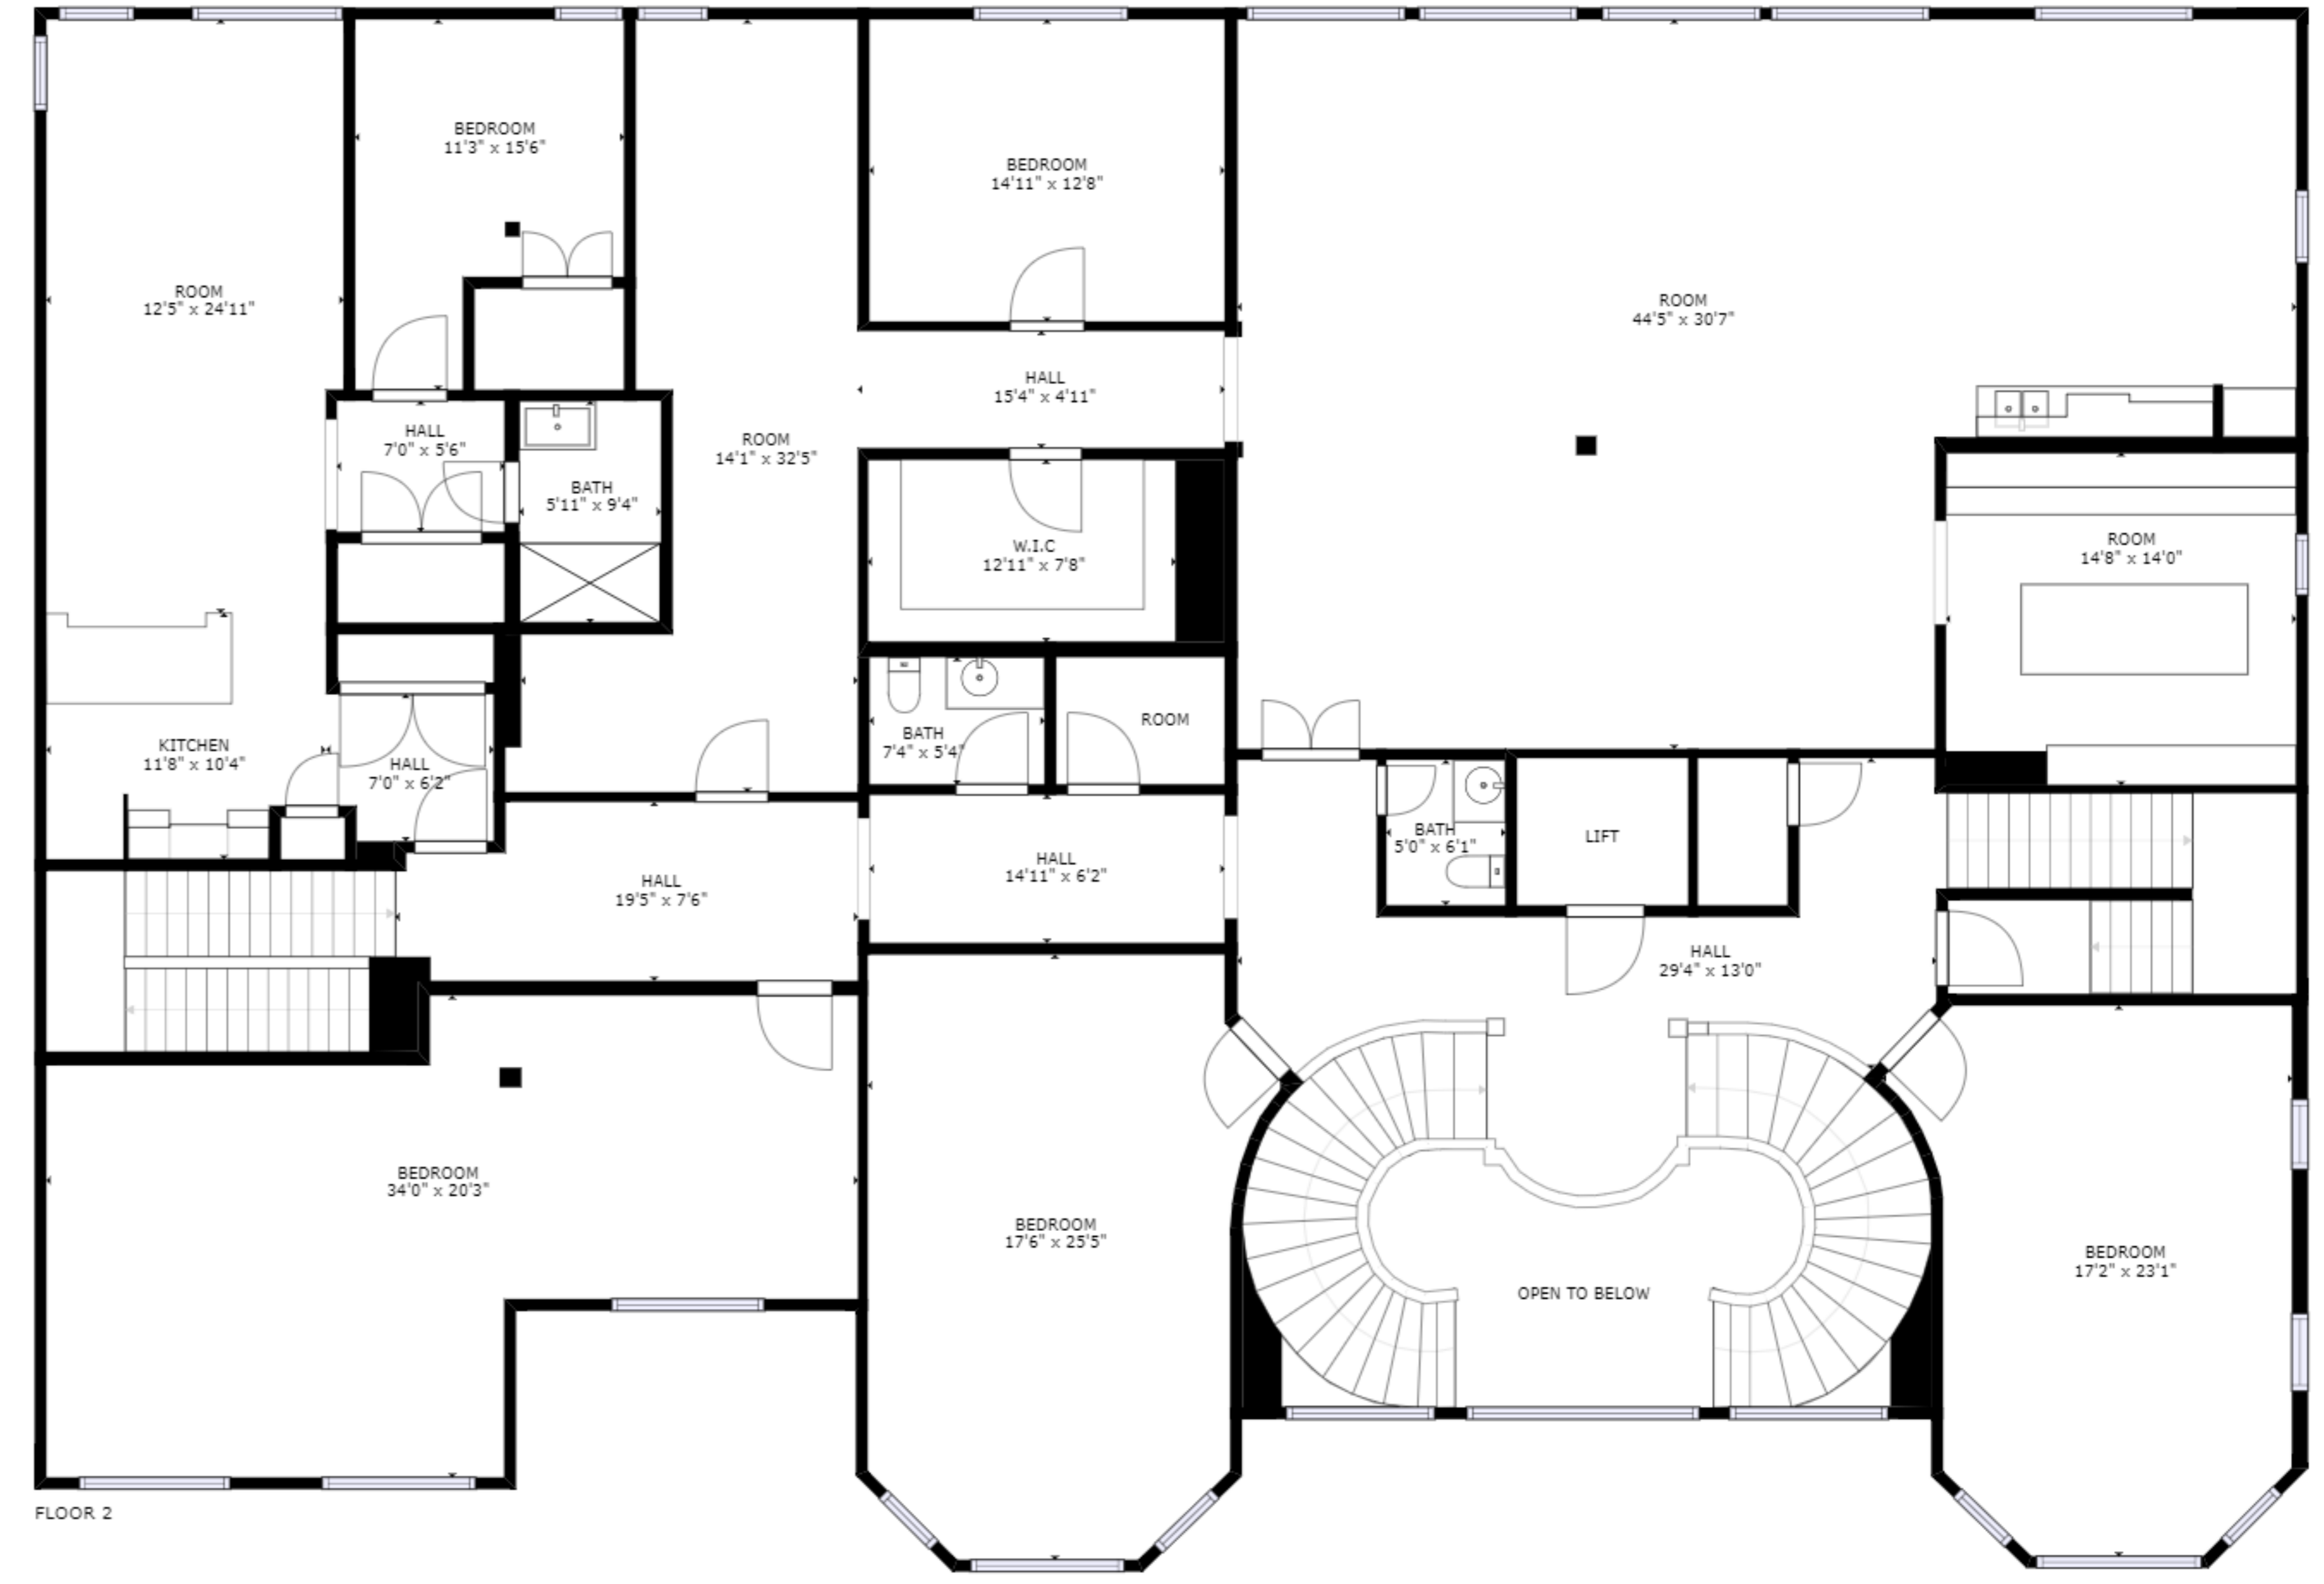

GROSS INTERNAL AREA
 FLOOR 1: 2943 sq ft, FLOOR 2: 5495 sq ft
 FLOOR 3: 5214 sq ft, FLOOR 4: 1141 sq ft
 TOTAL: 14794 sq ft

SIZES AND DIMENSIONS ARE APPROXIMATE, ACTUAL MAY VARY.

GROSS INTERNAL AREA
 FLOOR 1: 2943 sq ft, FLOOR 2: 5495 sq ft
 FLOOR 3: 5214 sq ft, FLOOR 4: 1141 sq ft
 TOTAL: 14794 sq ft

SIZES AND DIMENSIONS ARE APPROXIMATE, ACTUAL MAY VARY.

GROSS INTERNAL AREA
FLOOR 1: 2943 sq ft, FLOOR 2: 5495 sq ft
FLOOR 3: 5214 sq ft, FLOOR 4: 1141 sq ft
TOTAL: 14794 sq ft

SIZES AND DIMENSIONS ARE APPROXIMATE, ACTUAL MAY VARY.

GROSS INTERNAL AREA
 FLOOR 1: 2943 sq ft, FLOOR 2: 5495 sq ft
 FLOOR 3: 5214 sq ft, FLOOR 4: 1141 sq ft
 TOTAL: 14794 sq ft

SIZES AND DIMENSIONS ARE APPROXIMATE, ACTUAL MAY VARY.