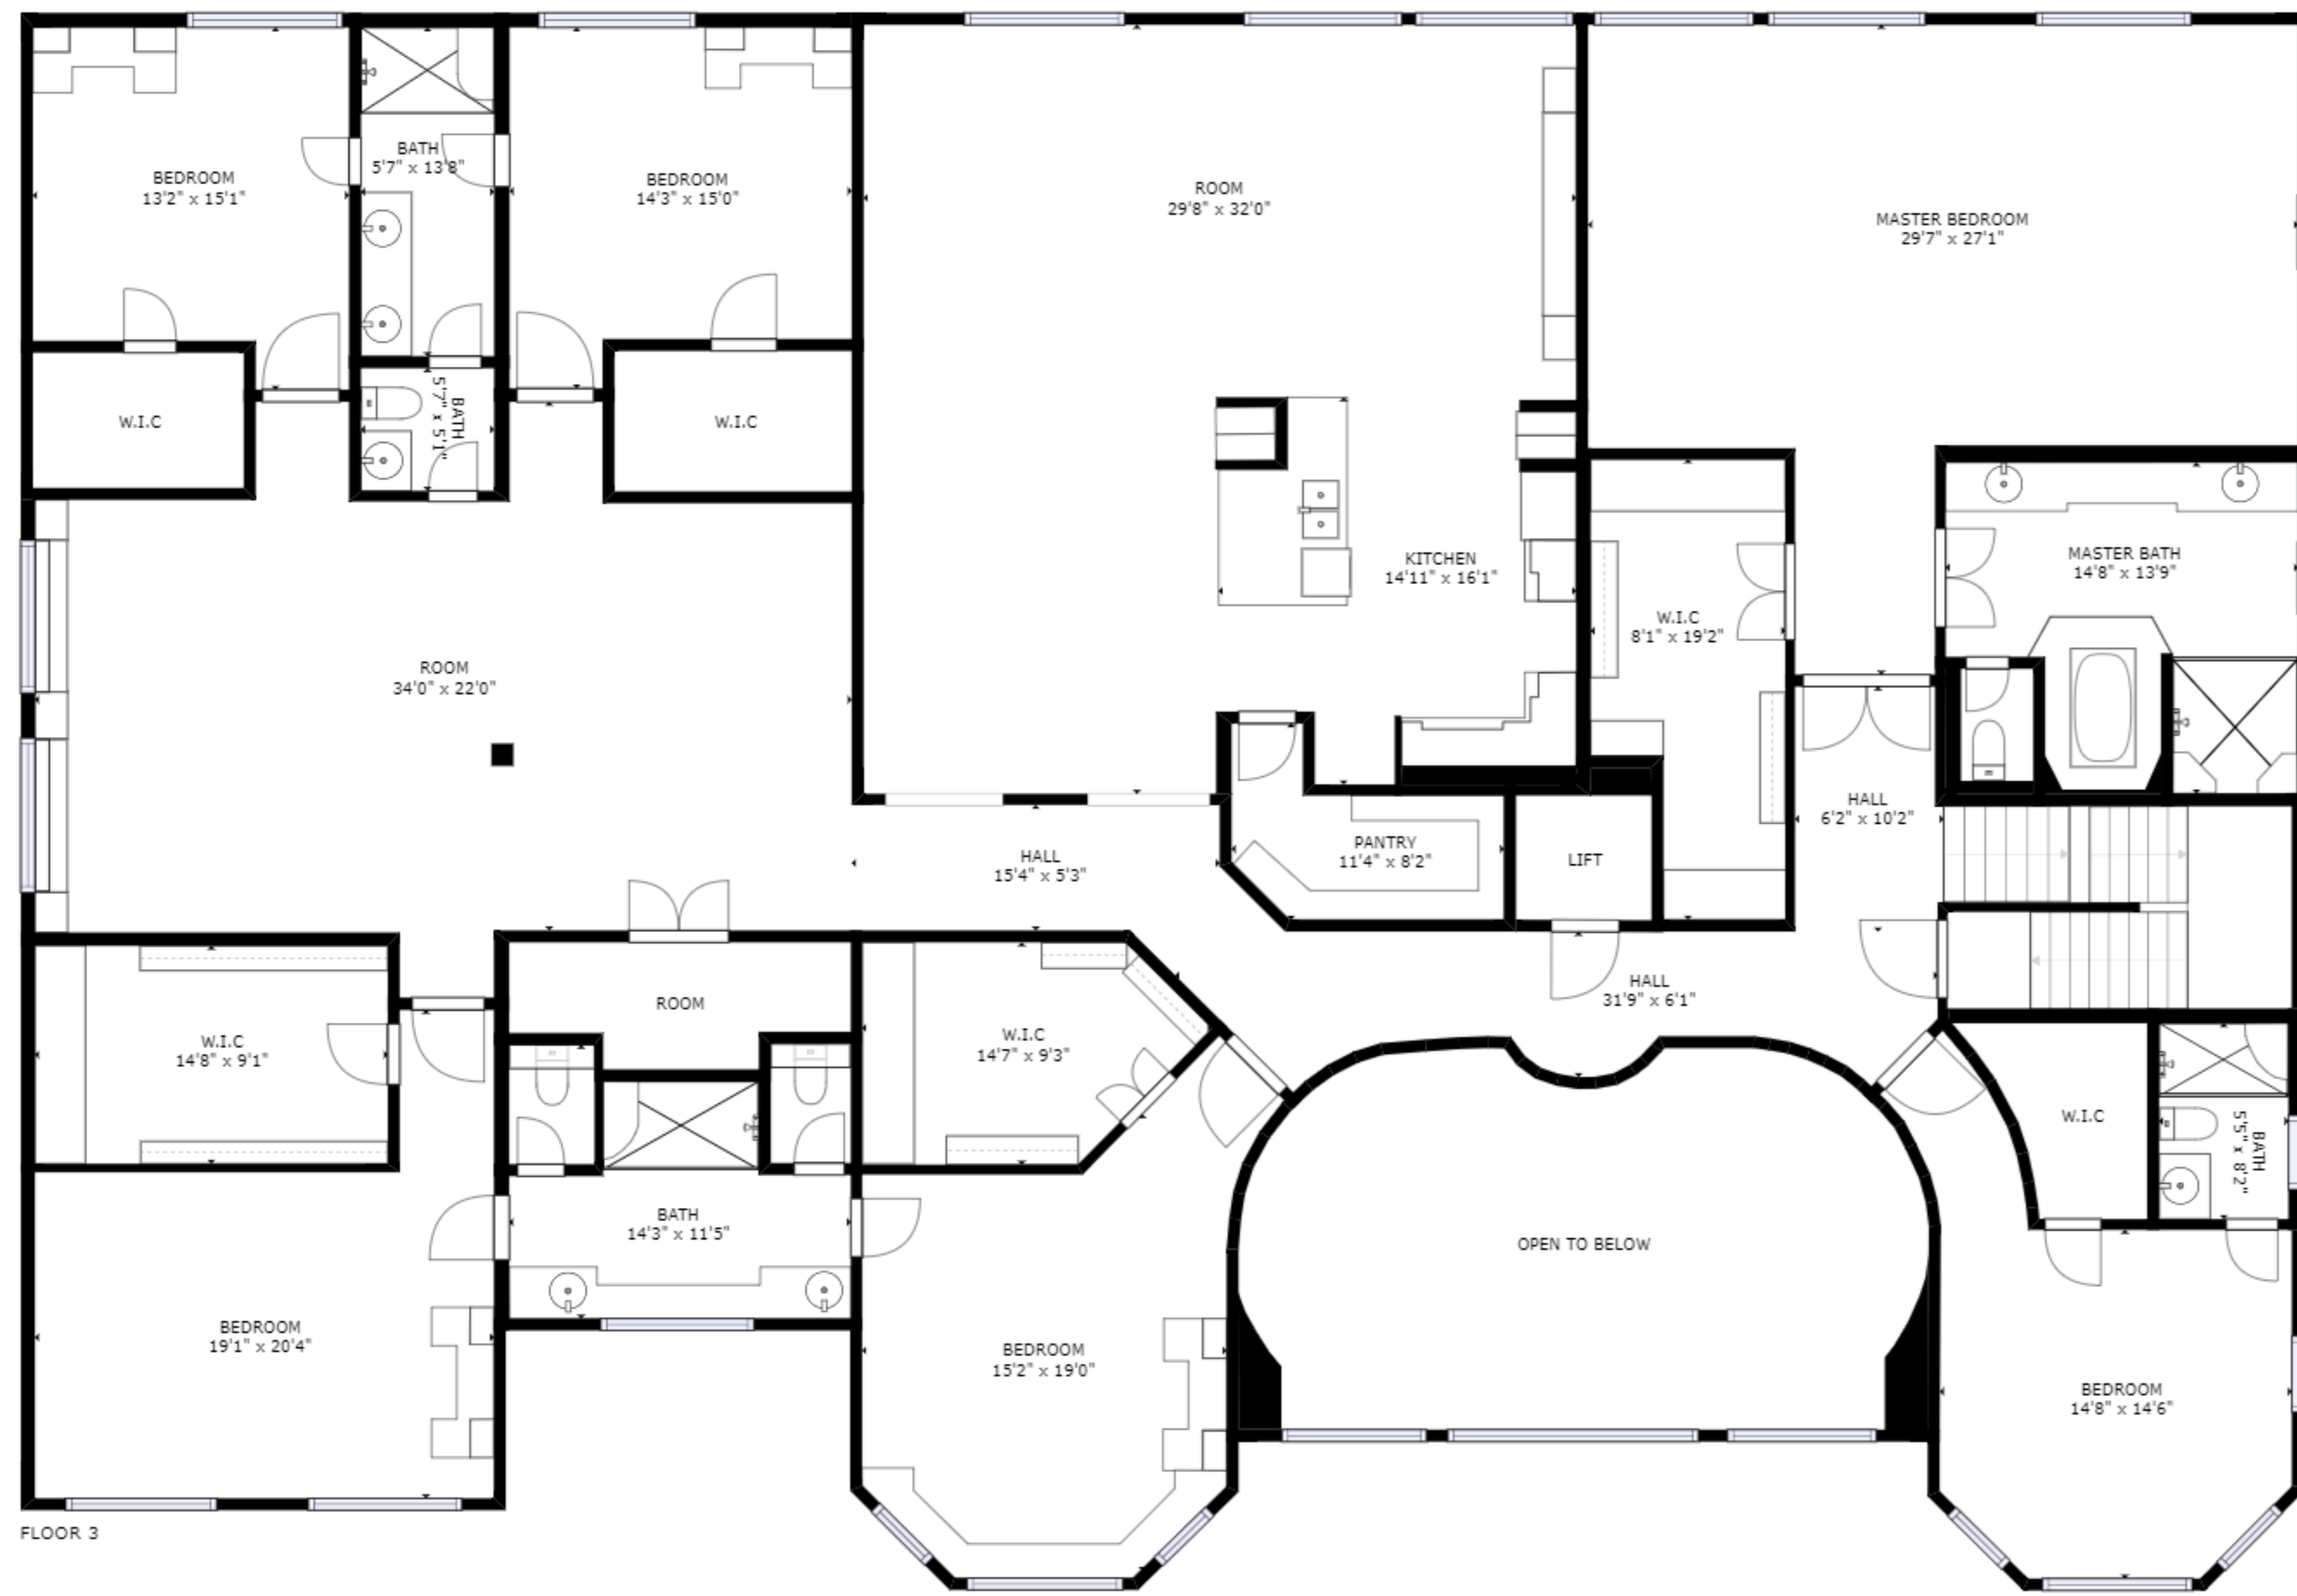

GROSS INTERNAL AREA
 FLOOR 1: 2943 sq ft, FLOOR 2: 5495 sq ft
 FLOOR 3: 5214 sq ft, FLOOR 4: 1141 sq ft
 TOTAL: 14794 sq ft

SIZES AND DIMENSIONS ARE APPROXIMATE, ACTUAL MAY VARY.

GROSS INTERNAL AREA
 FLOOR 1: 2943 sq ft, FLOOR 2: 5495 sq ft
 FLOOR 3: 5214 sq ft, FLOOR 4: 1141 sq ft
 TOTAL: 14794 sq ft

SIZES AND DIMENSIONS ARE APPROXIMATE, ACTUAL MAY VARY.

GROSS INTERNAL AREA
FLOOR 1: 2943 sq ft, FLOOR 2: 5495 sq ft
FLOOR 3: 5214 sq ft, FLOOR 4: 1141 sq ft
TOTAL: 14794 sq ft

SIZES AND DIMENSIONS ARE APPROXIMATE, ACTUAL MAY VARY.

GROSS INTERNAL AREA
 FLOOR 1: 2943 sq ft, FLOOR 2: 5495 sq ft
 FLOOR 3: 5214 sq ft, FLOOR 4: 1141 sq ft
 TOTAL: 14794 sq ft

SIZES AND DIMENSIONS ARE APPROXIMATE, ACTUAL MAY VARY.