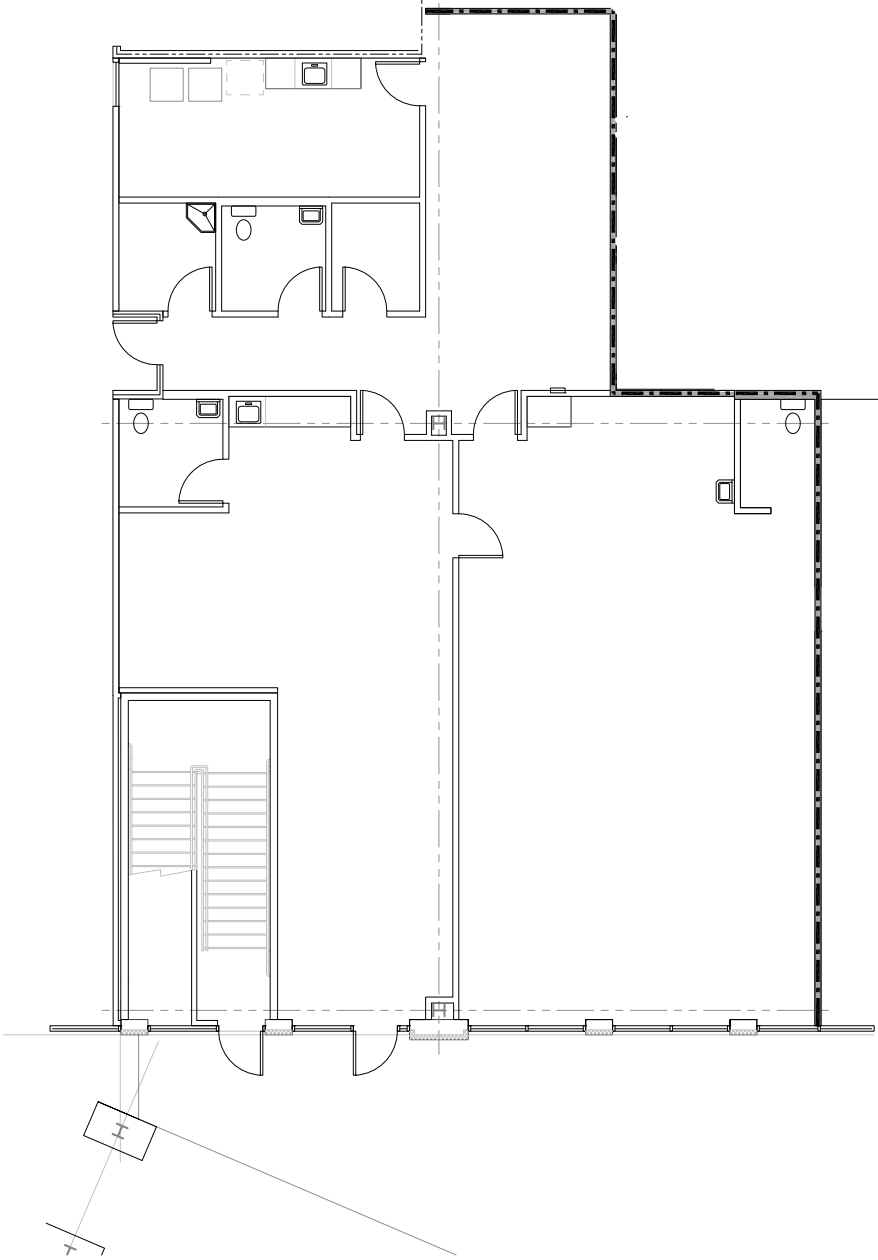

301 Seton Parkway
Round Rock, Texas

Suite Plan

First Floor

Suite 106 - 2,860 RSF

LILLIBRIDGE®

A VENTAS COMPANY

For Leasing Information Contact: **Jinny Saad**

Leasing Manager