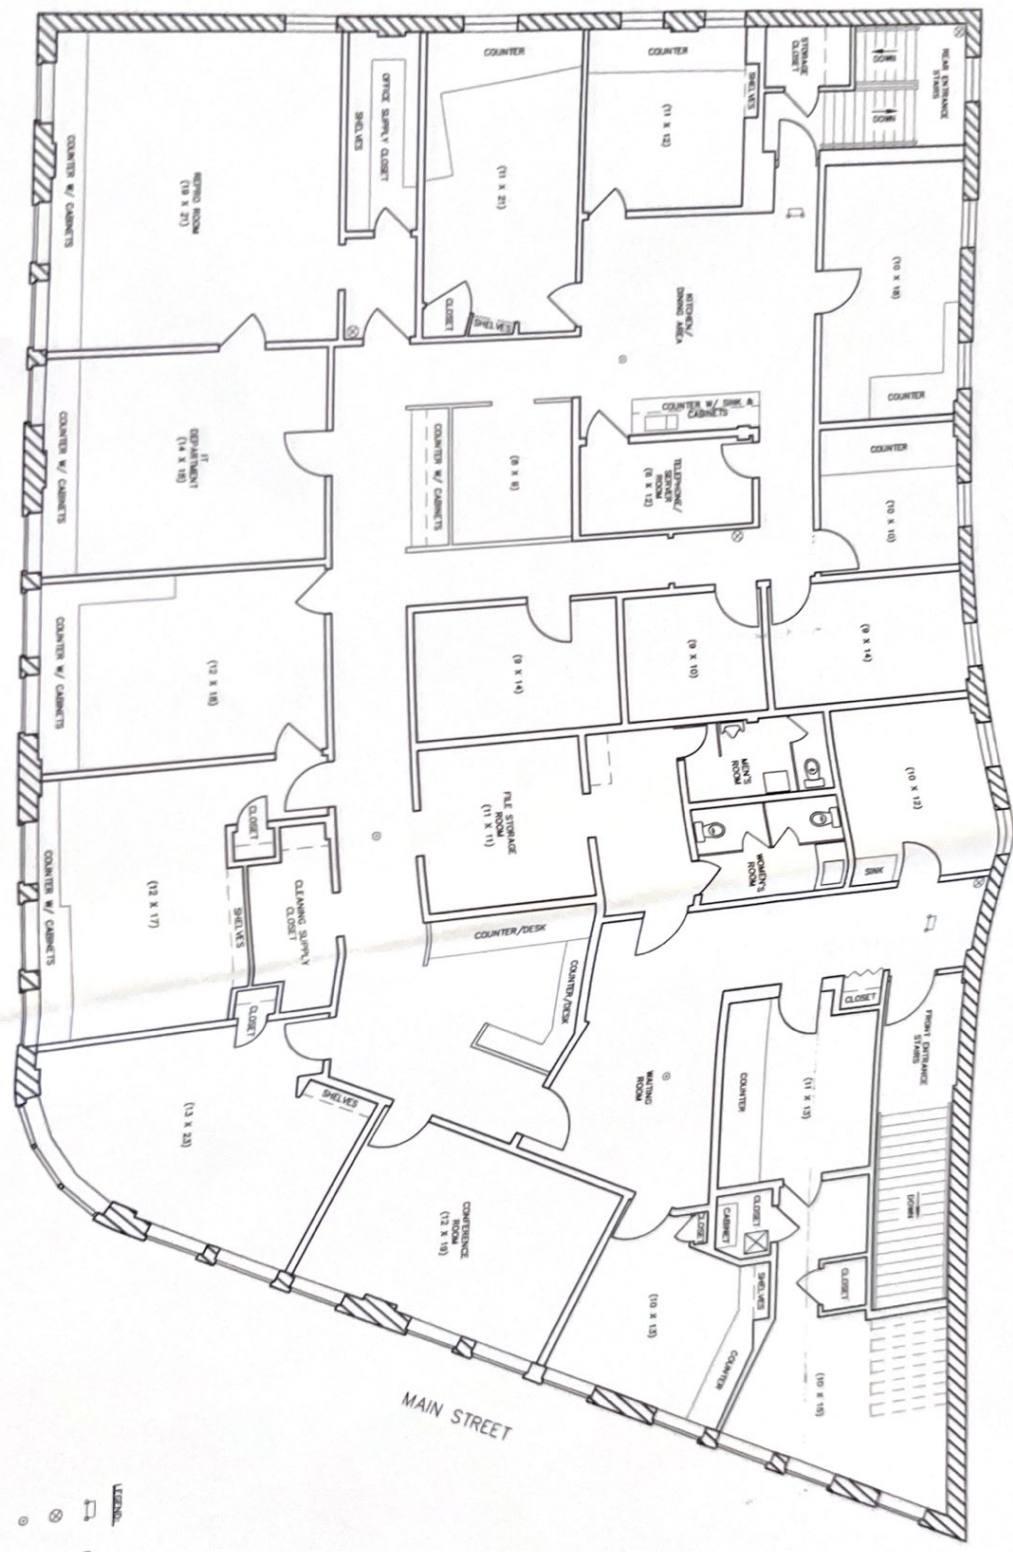

PINE AVENUE

MAIN STREET

NOTE:
AVAILABLE FLOOR SPACE = 5482 SQ. FT.

- LEGEND:**
- DIRT SIGN/LIGHT
 - ⊗ FIRE EXTINGUISHER
 - SMOKE DETECTOR

NO.	DESCRIPTION	DATE	BY
1	ISSUED FOR PERMITS	07/21/04	...
2	ISSUED FOR PERMITS	07/21/04	...
3	ISSUED FOR PERMITS	07/21/04	...
4	ISSUED FOR PERMITS	07/21/04	...
5	ISSUED FOR PERMITS	07/21/04	...
6	ISSUED FOR PERMITS	07/21/04	...
7	ISSUED FOR PERMITS	07/21/04	...
8	ISSUED FOR PERMITS	07/21/04	...
9	ISSUED FOR PERMITS	07/21/04	...
10	ISSUED FOR PERMITS	07/21/04	...