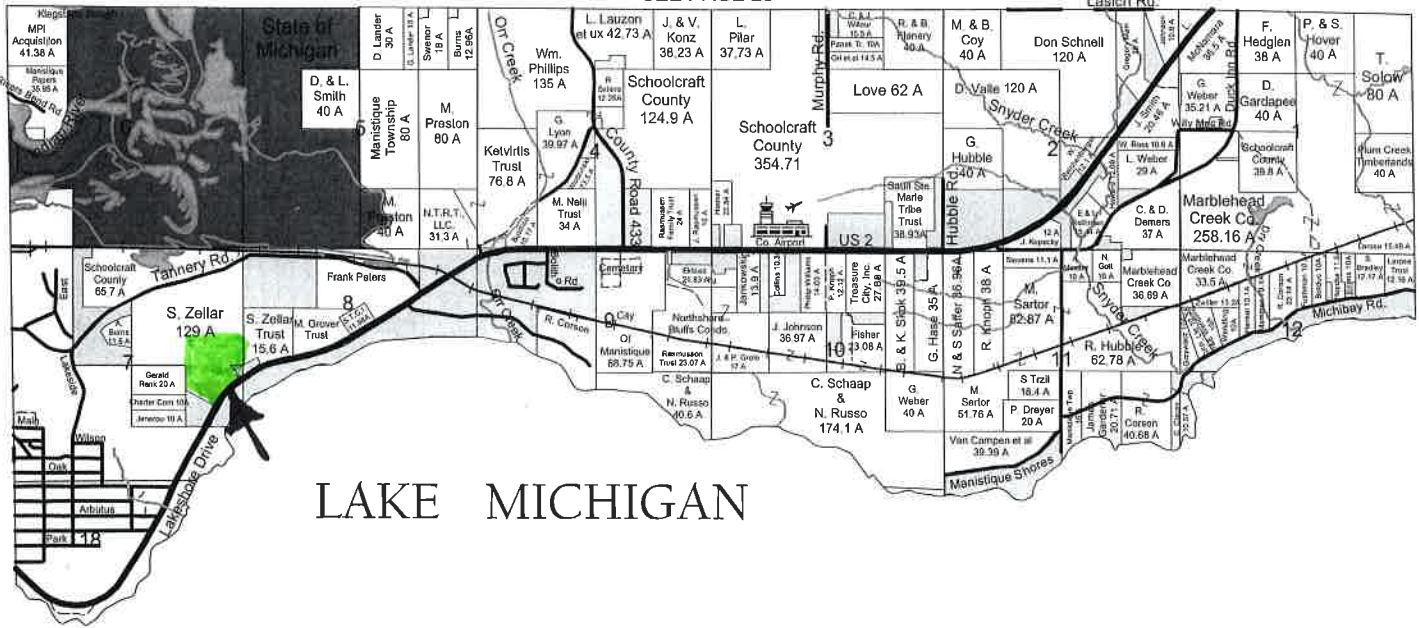

SOUTH PART

MANISTIQUE

T. 41 N. - R. 15 W.

SEE PAGE 26

SEE PAGE 19

SEE BELOW

LAKE MICHIGAN

SOUTH PART

DOYLE

T. 41 N. - R. 14 W.

SEE PAGE 27

SEE ABOVE

SEE PAGE 22

LAKE MICHIGAN

AUTO PARTS

Open 7 Days a Week!

165 River Street
Manistique, MI 49854

PH: (906) 341-6961
TOLL FREE: 1-888-452-2892
CELL: (906) 450-1043

STEVE ROSEBUSH
Owner

We Make Weatherhead Hydraulic
Hose Assemblies ~ Certified ISO 9000

Mercator Projection
WGS84
UTM Zone 16T
 CALTOPO