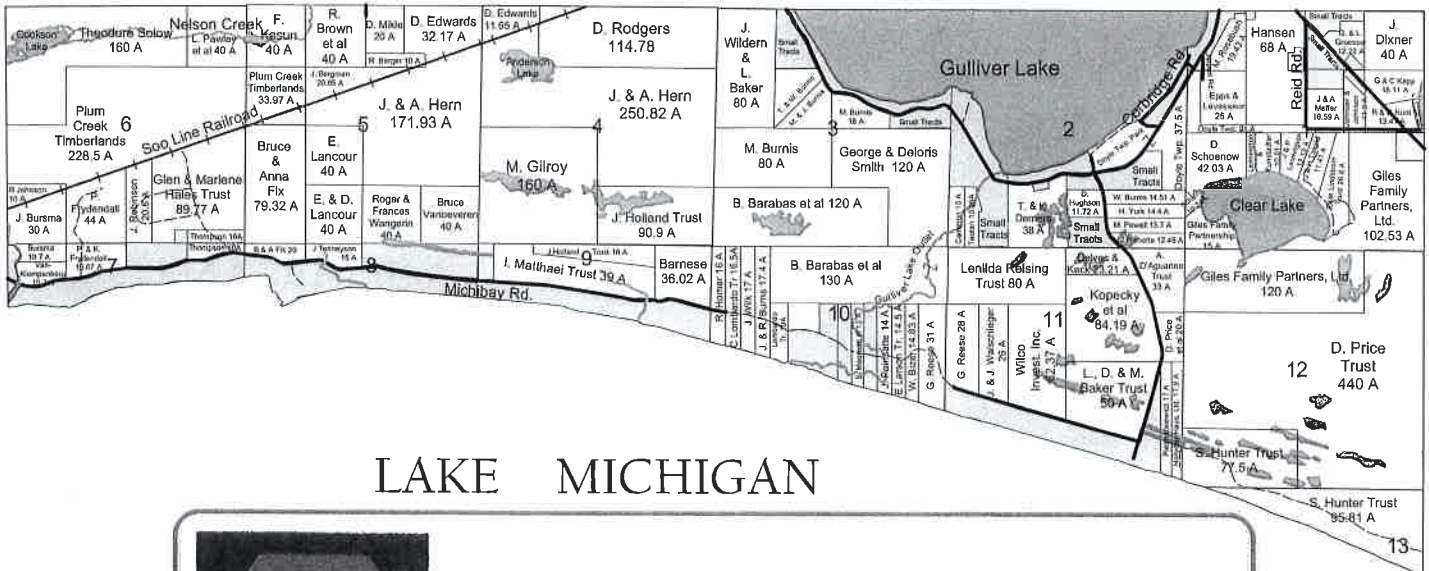

SOUTH PART

MANISTIQUE

T. 41 N. - R. 15 W.

SEE PAGE 26

SEE PAGE 19

SEE BELOW

LAKE MICHIGAN

SOUTH PART

DOYLE

T. 41 N. - R. 14 W.

SEE PAGE 27

SEE ABOVE

SEE PAGE 22

LAKE MICHIGAN

AUTO PARTS

Open 7 Days a Week!