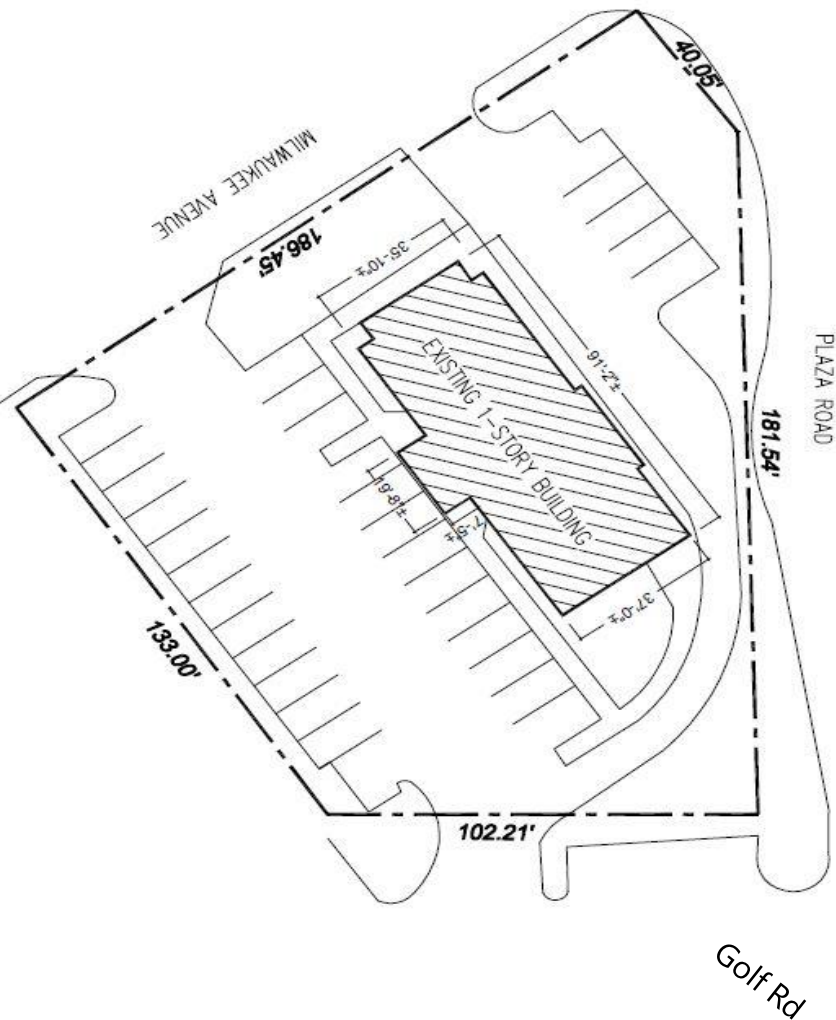

INLINE
GOLF MILWAUKEE PLAZA
GOLF ROAD, NILES, IL

4747 W. Peterson Ave., Chicago, IL 60646

Phone: 773-736-4100

Email: info@imperialrealtyco.com

Web: www.imperialrealtyco.com

IMPERIAL
REALTY COMPANY

9631 N Milwaukee Ave (Existing Drive-Thru) & 8510 Golf Rd (Potential New Construction)