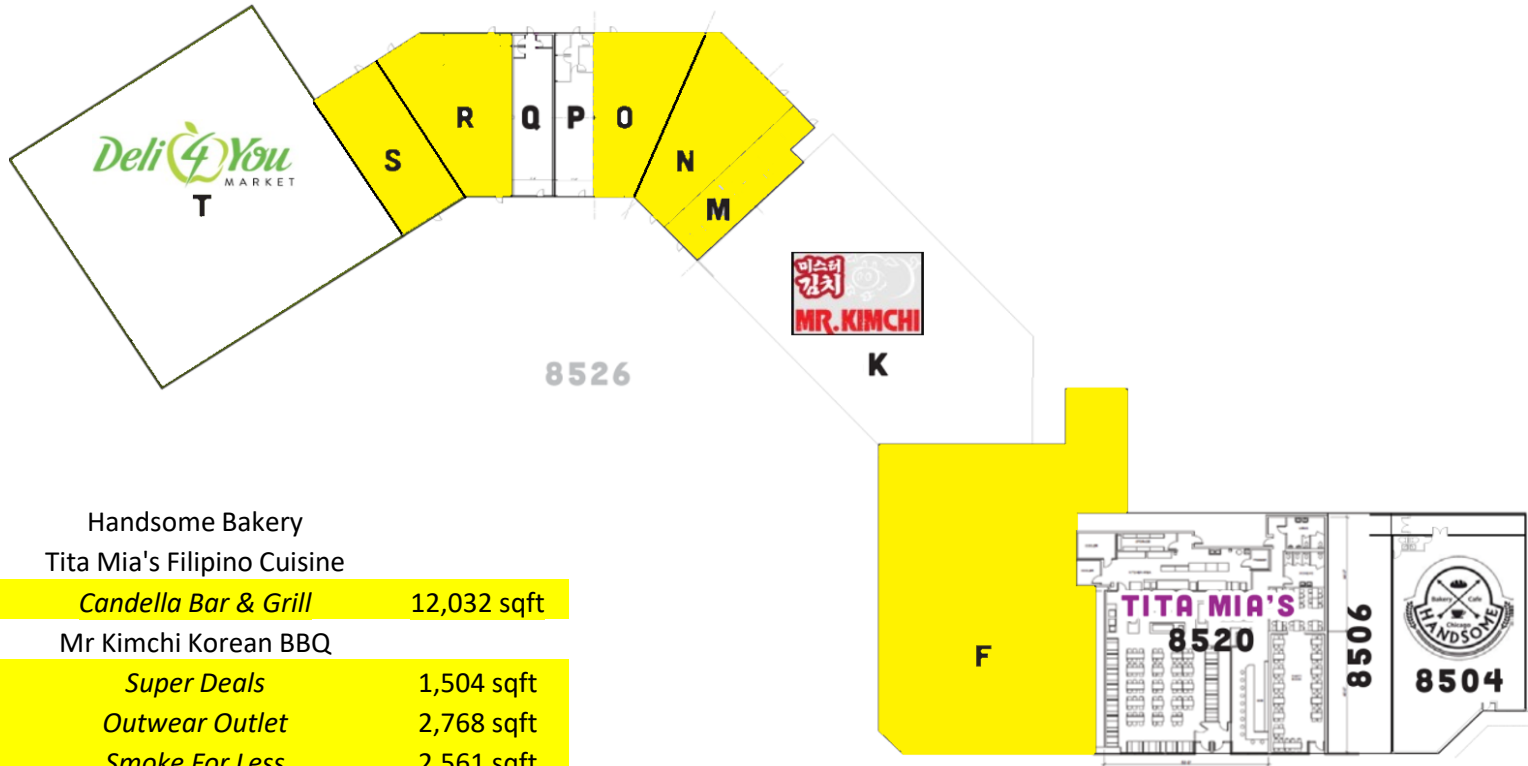

4747 W. Peterson Ave., Chicago, IL 60646

Phone: 773-736-4100

Email: info@imperialrealtyco.com

Web: www.imperialrealtyco.com

IMPERIAL
REALTY COMPANY

GOLF MILWAUKEE PLAZA INLINE SPACE

8502	Handsome Bakery	
8506	Tita Mia's Filipino Cuisine	
F	<i>Candella Bar & Grill</i>	12,032 sqft
K	Mr Kimchi Korean BBQ	
M	<i>Super Deals</i>	1,504 sqft
N	<i>Outwear Outlet</i>	2,768 sqft
O	<i>Smoke For Less</i>	2,561 sqft
P	Smoke For Less	1,364 sqft
Q	AVIS Car Rental	2,557 sqft
R	<i>Gangwon International</i>	3,117 sqft
S	<i>Micronet Computers</i>	2,500 sqft
T	Deli 4 You Fresh Market	16,380 sqft