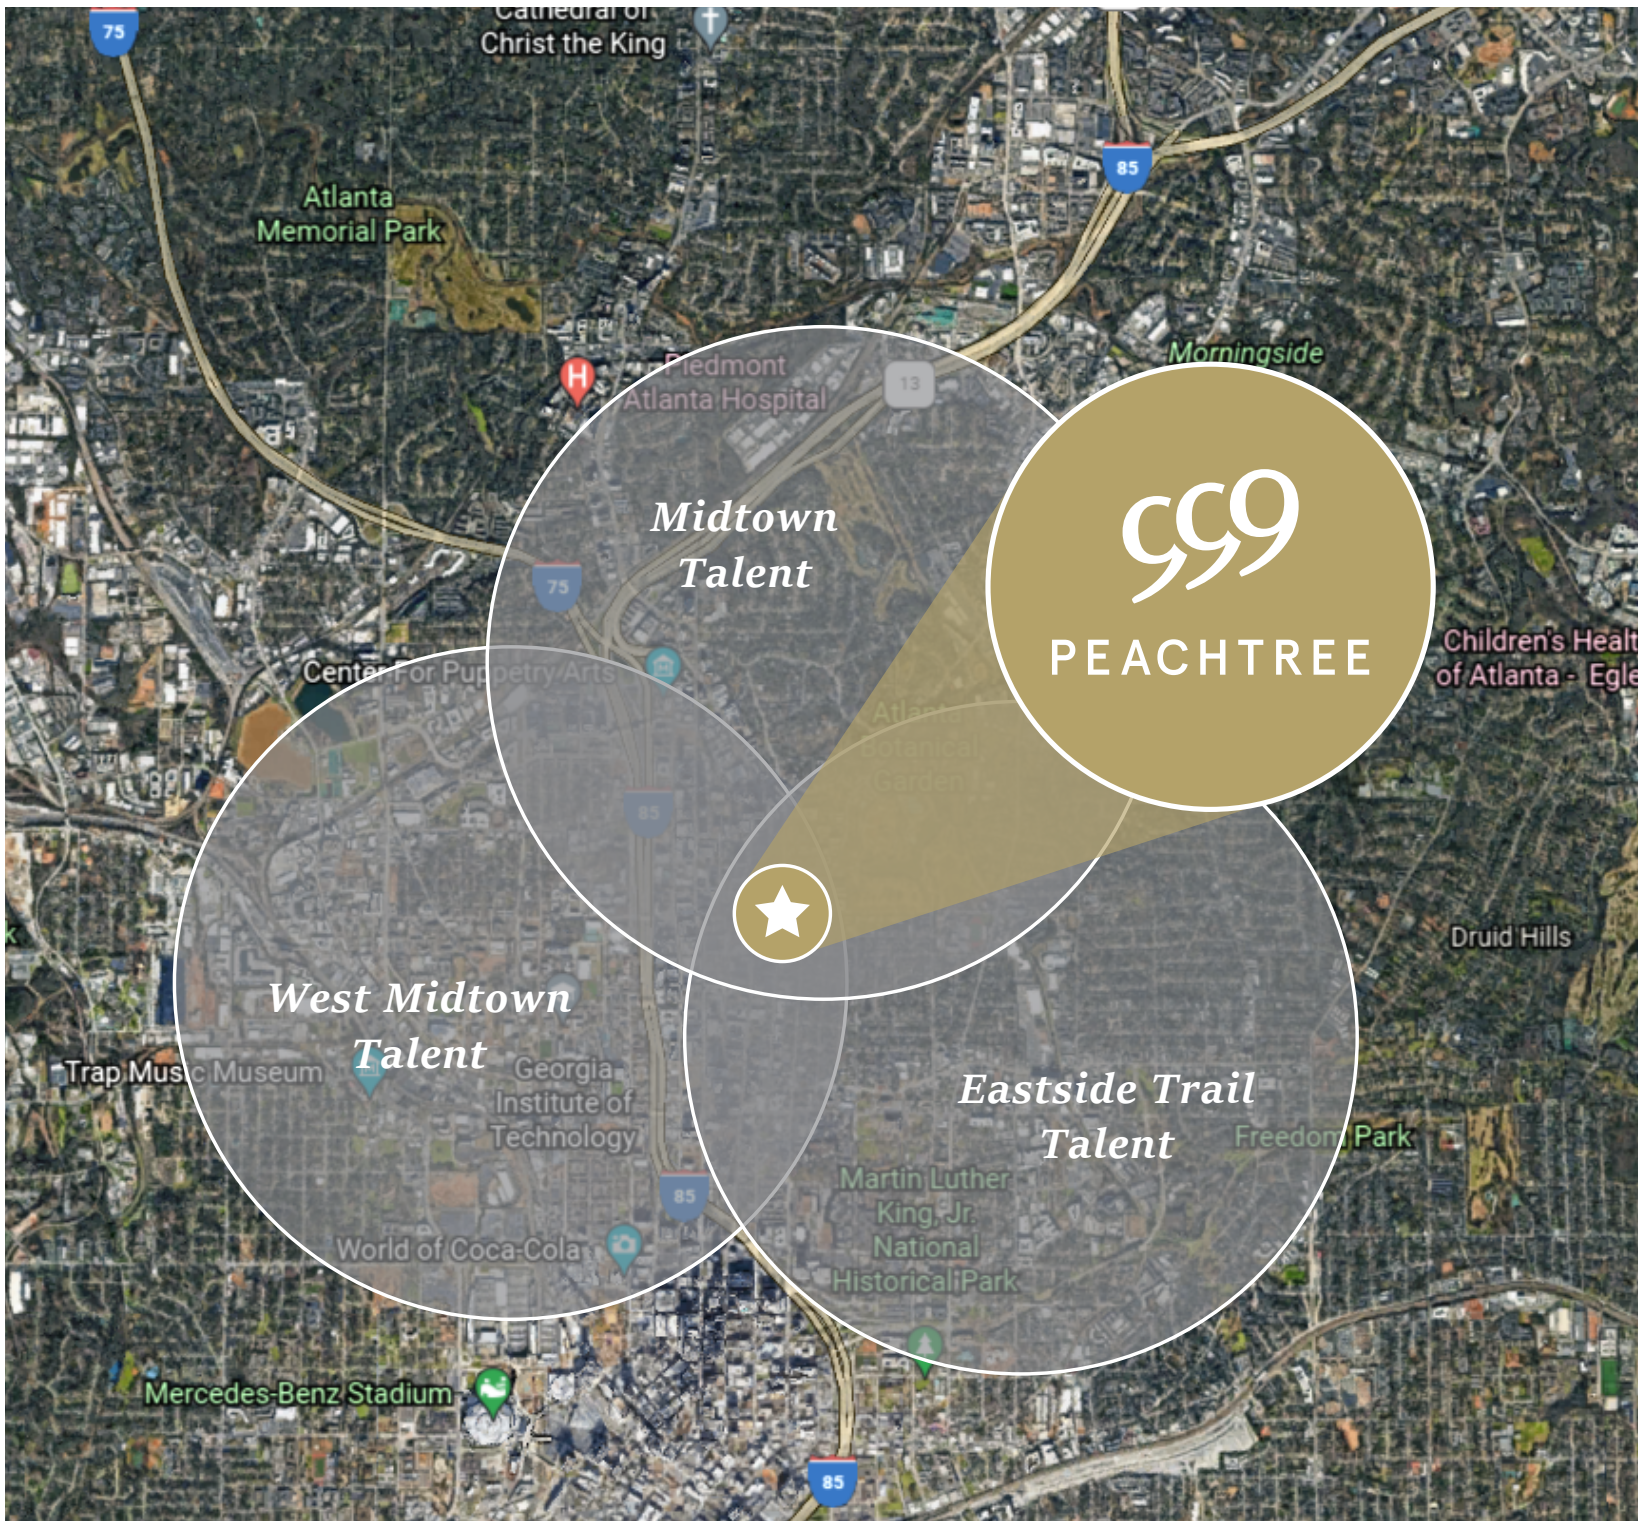

999

PEACHTREE

999 Peachtree Street NE, Atlanta, Georgia

Revitalization Coming Soon

*21,000 SF of Transformational
Outdoor Amenities*

Renderings courtesy Gensler

Revitalization Coming Soon

Renderings courtesy Gensler

Conference Coming Soon

Renderings courtesy Gensler

At the Intersection of Talent

At the crossroads of 999's centralized location is access to a dynamic and talented local workforce, which encompasses Midtown, West Midtown and the Eastside Trail, all within the immediate vicinity.

999

Interstate Access

Close proximity to the Interstate with easy ingress and egress gives 999 Peachtree an unmatched advantage when commuting to and from the building. Visitors will find the location both convenient and highly accessible.

Nearby Amenities

Nestled in the heart of Midtown, 999 Peachtree is surrounded by an abundance of amenities. Whether you're walking to lunch, looking for a place to stay or interested in checking out tonight's shows, 999 is the perfect location for you.