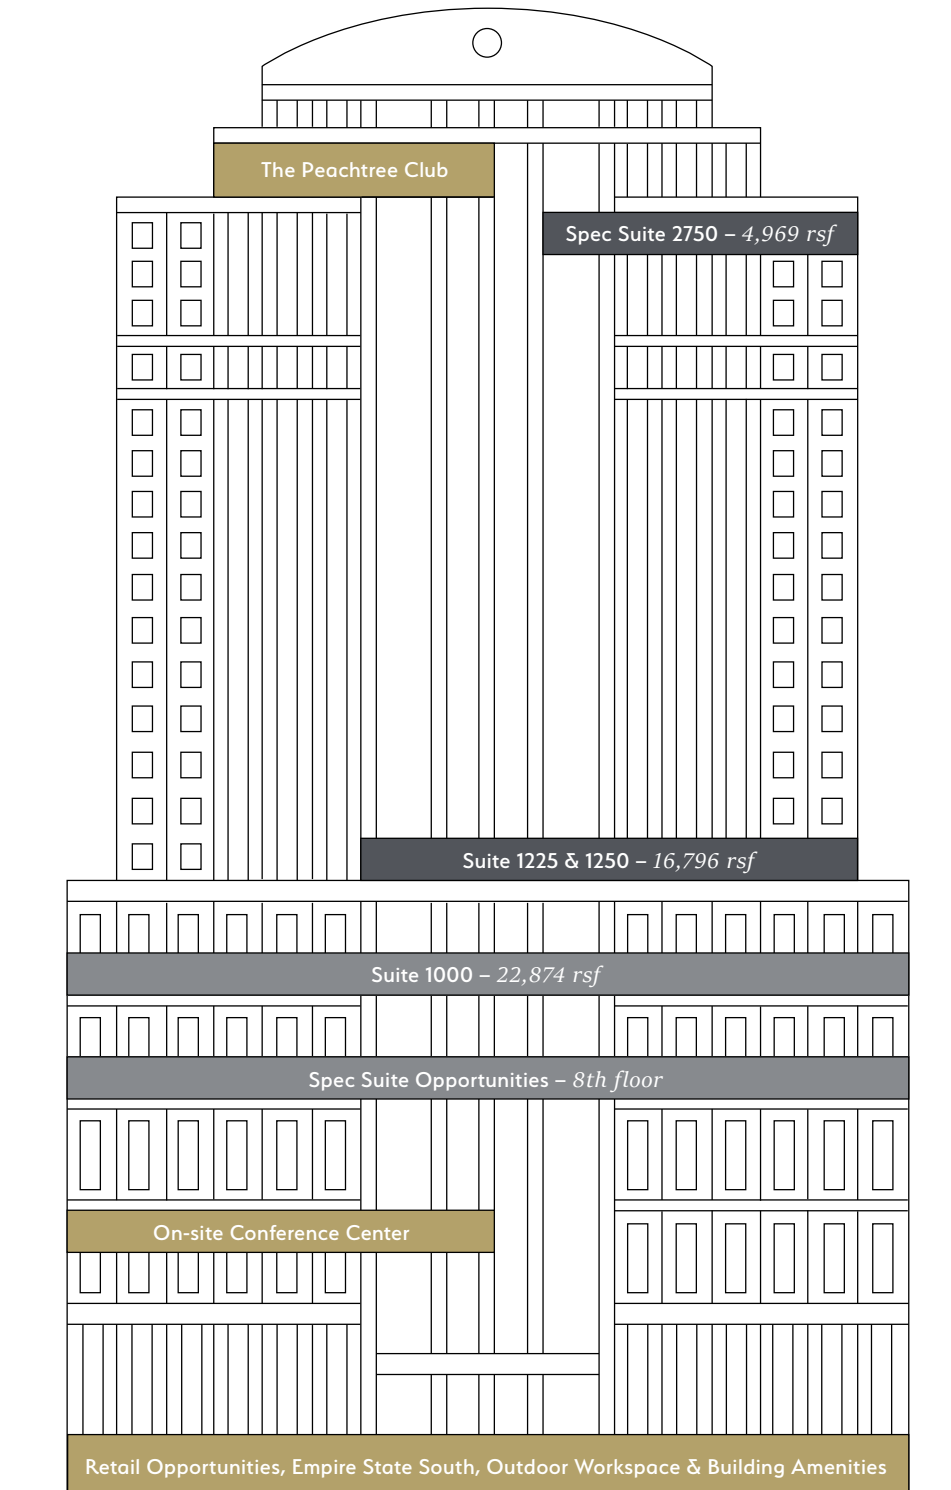

999 Peachtree Opportunities

999 Peachtree offers an abundance of opportunities including move-in-ready spec suites, full floor availabilities, and ground floor retail.