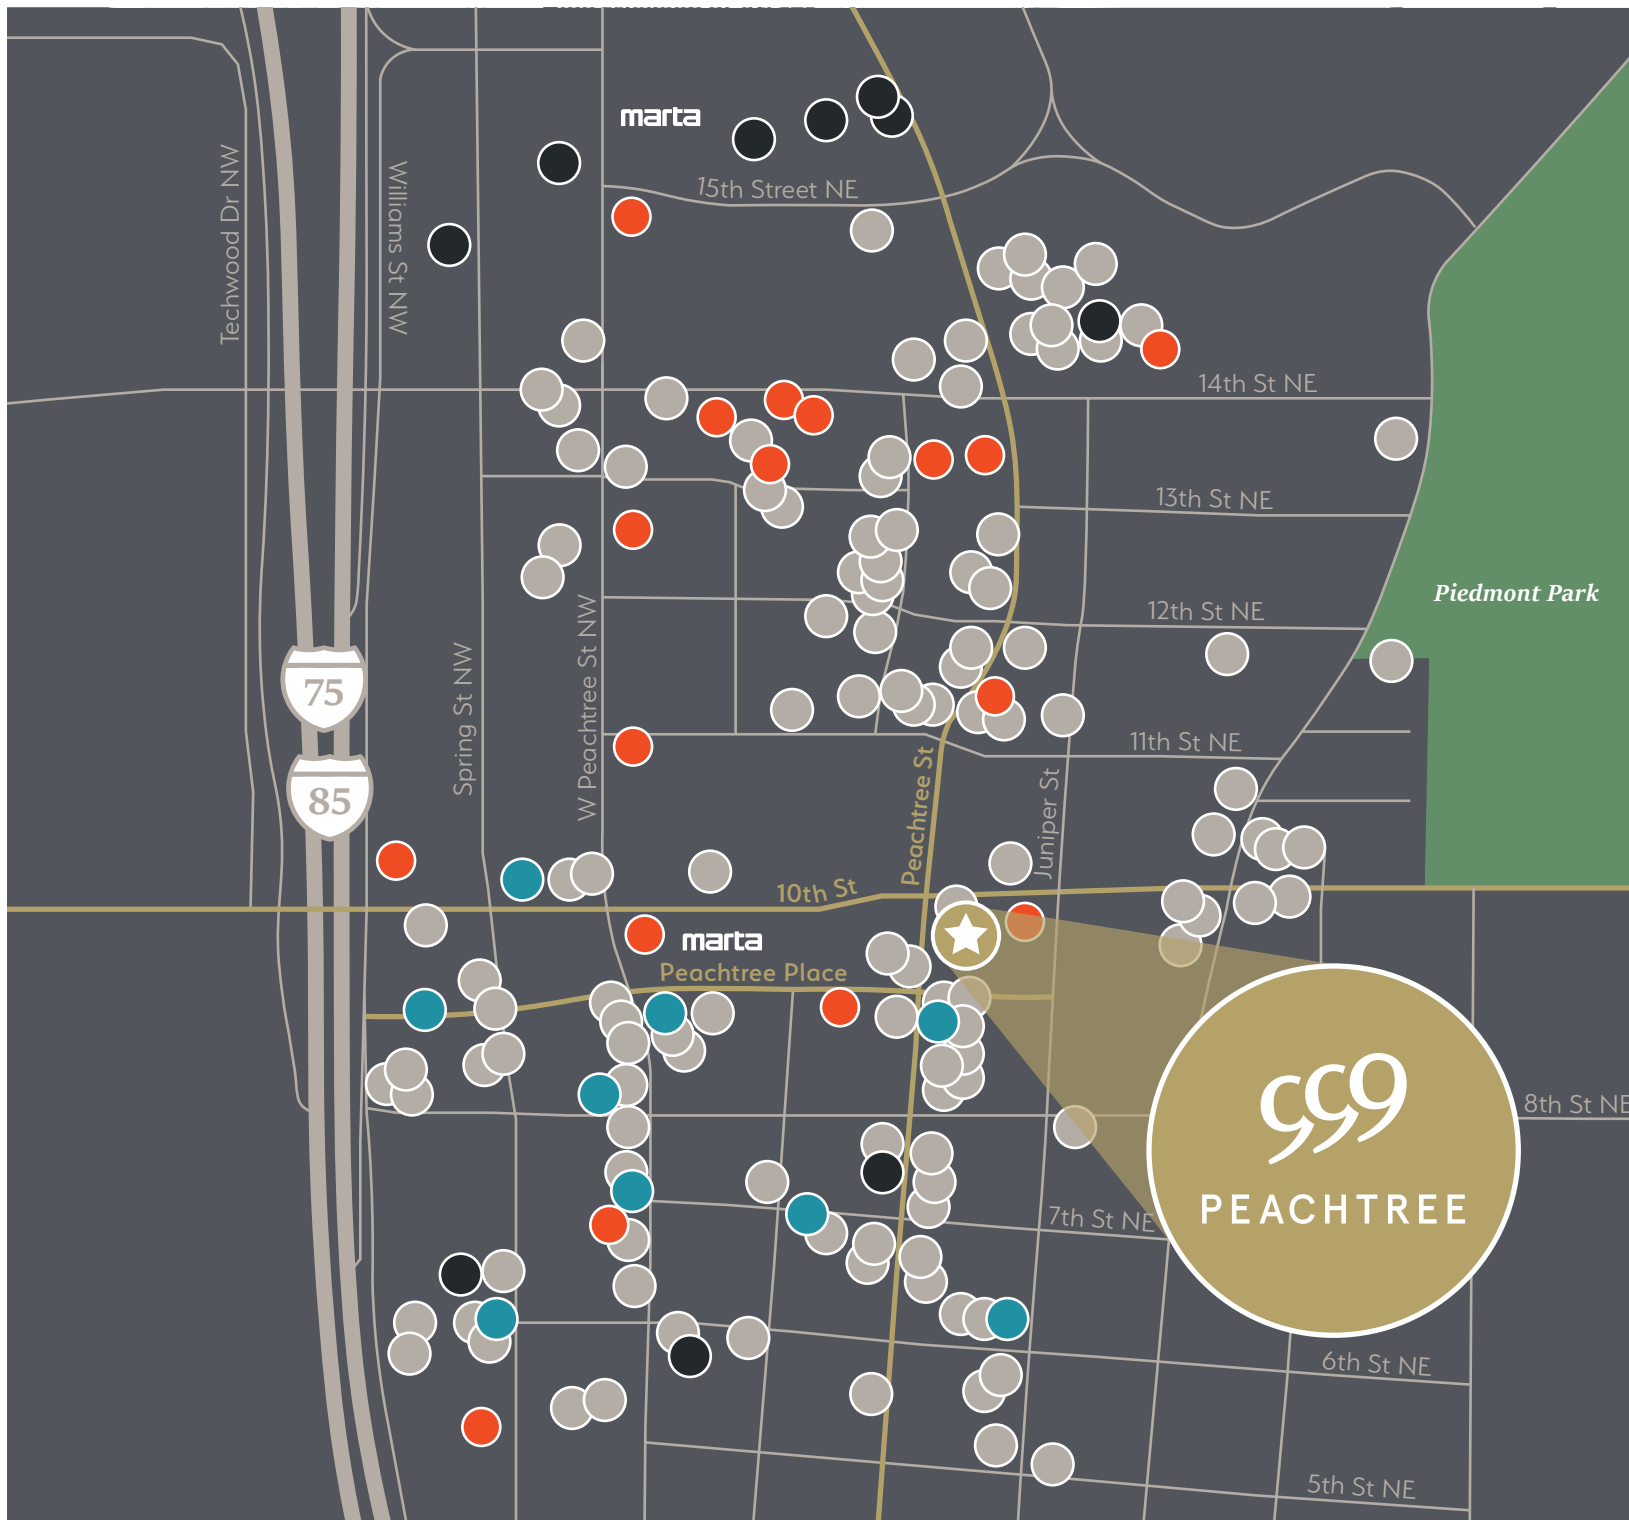

999

PEACHTREE

999 Peachtree Street NE, Atlanta, Georgia

Revitalization Coming Soon

*21,000 SF of Transformational
Outdoor Amenities*

Renderings courtesy Gensler

Revitalization Coming Soon

Renderings courtesy Gensler

Conference Coming Soon

Renderings courtesy Gensler

At the Intersection of Talent

At the crossroads of 999's centralized location is access to a dynamic and talented local workforce, which encompasses Midtown, West Midtown and the Eastside Trail, all within the immediate vicinity.

999

Interstate Access

Close proximity to the Interstate with easy ingress and egress gives 999 Peachtree an unmatched advantage when commuting to and from the building. Visitors will find the location both convenient and highly accessible.

Nearby Amenities

Nestled in the heart of Midtown, 999 Peachtree is surrounded by an abundance of amenities. Whether you're walking to lunch, looking for a place to stay or interested in checking out tonight's shows, 999 is the perfect location for you.