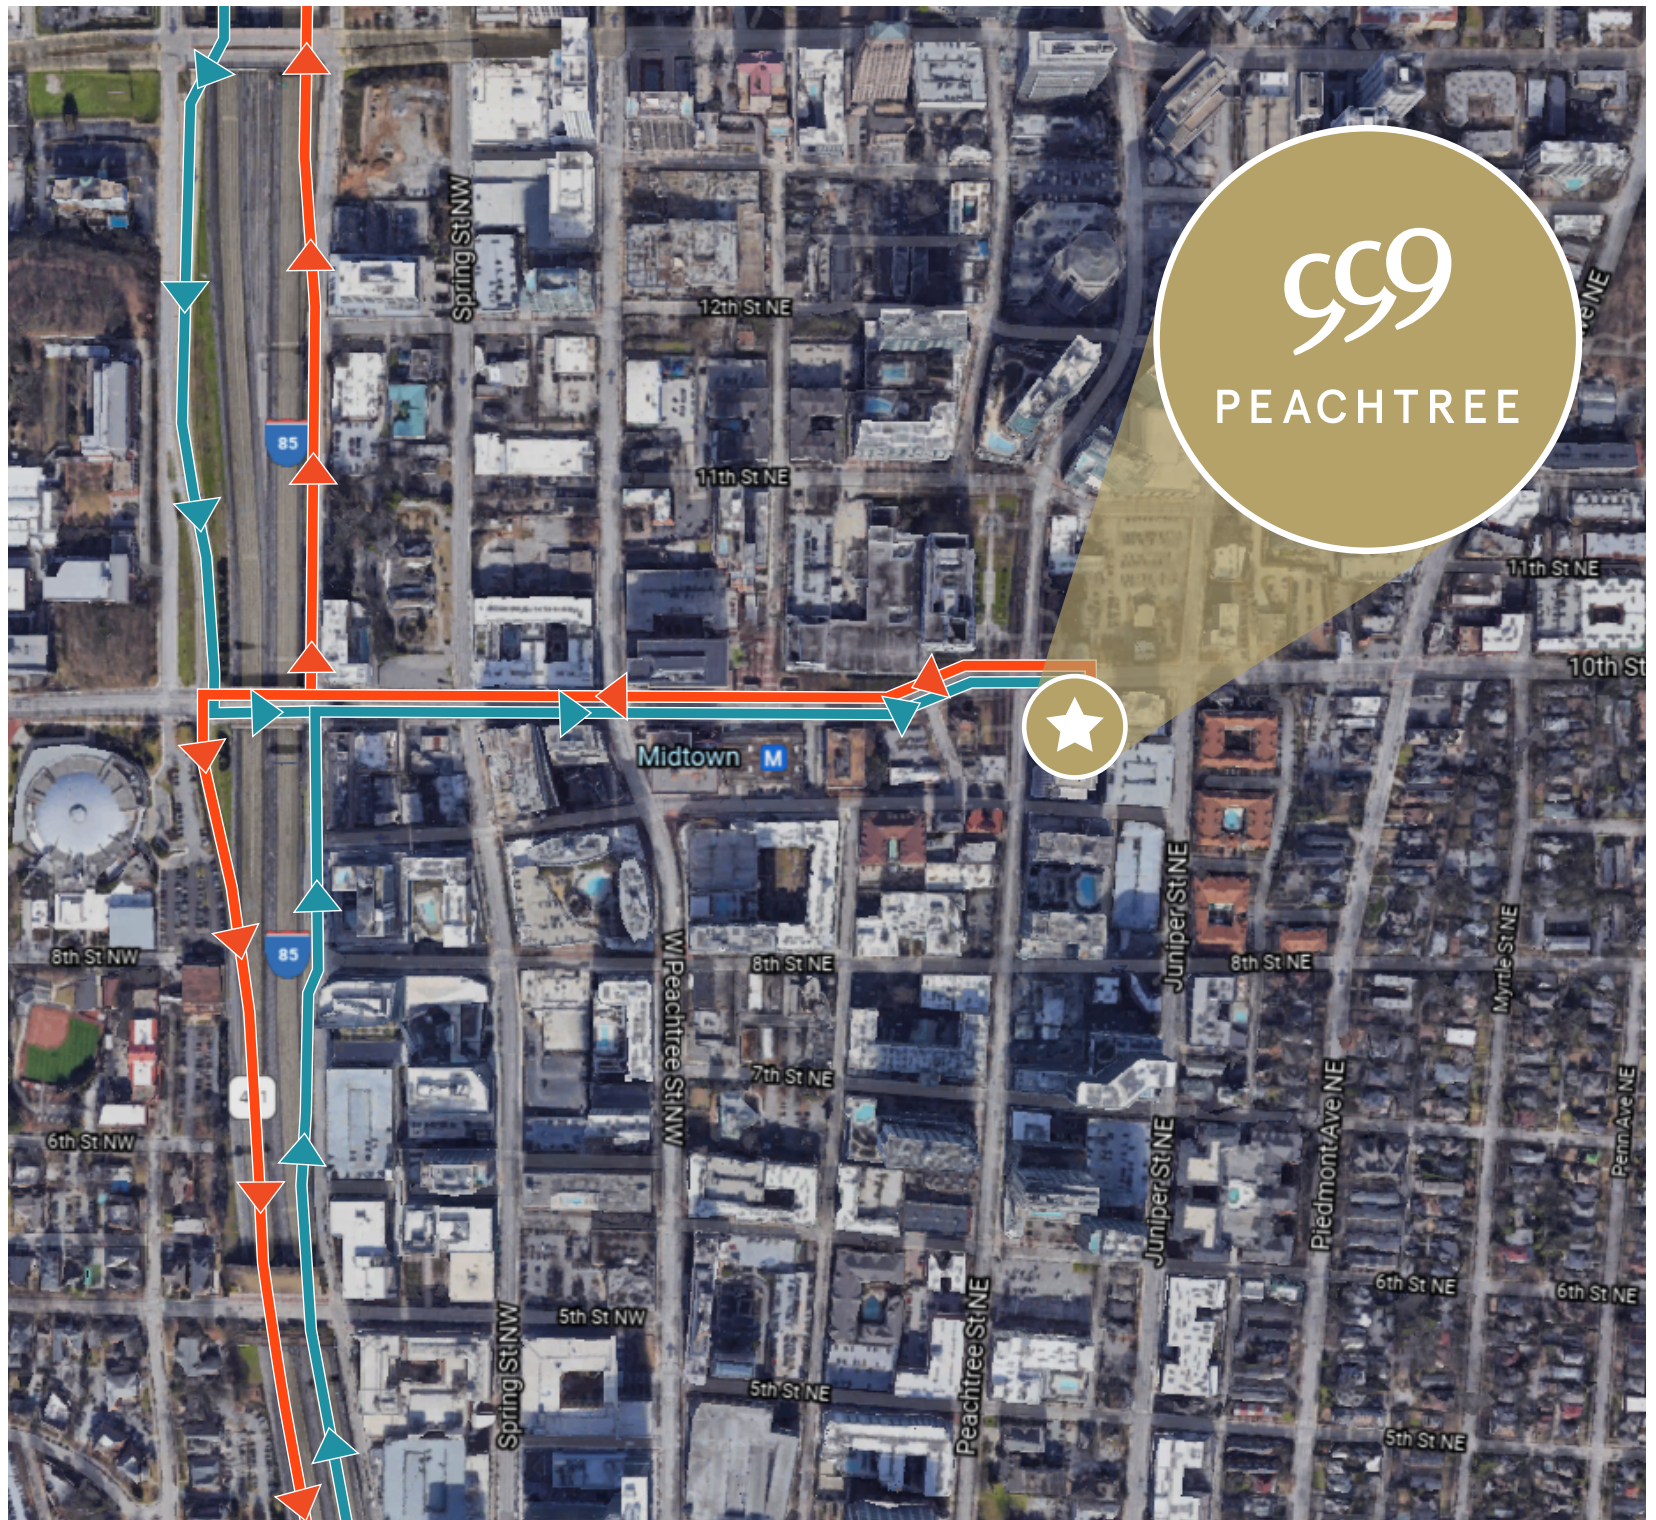

999

PEACHTREE

999 Peachtree Street NE, Atlanta, Georgia

Revitalization Coming Soon

*21,000 SF of Transformational
Outdoor Amenities*

Renderings courtesy Gensler

Revitalization Coming Soon

Renderings courtesy Gensler

Conference Coming Soon

Renderings courtesy Gensler

At the Intersection of Talent

At the crossroads of 999's centralized location is access to a dynamic and talented local workforce, which encompasses Midtown, West Midtown and the Eastside Trail, all within the immediate vicinity.

999

Interstate Access

Close proximity to the Interstate with easy ingress and egress gives 999 Peachtree an unmatched advantage when commuting to and from the building. Visitors will find the location both convenient and highly accessible.

Nearby Amenities

Nestled in the heart of Midtown, 999 Peachtree is surrounded by an abundance of amenities. Whether you're walking to lunch, looking for a place to stay or interested in checking out tonight's shows, 999 is the perfect location for you.