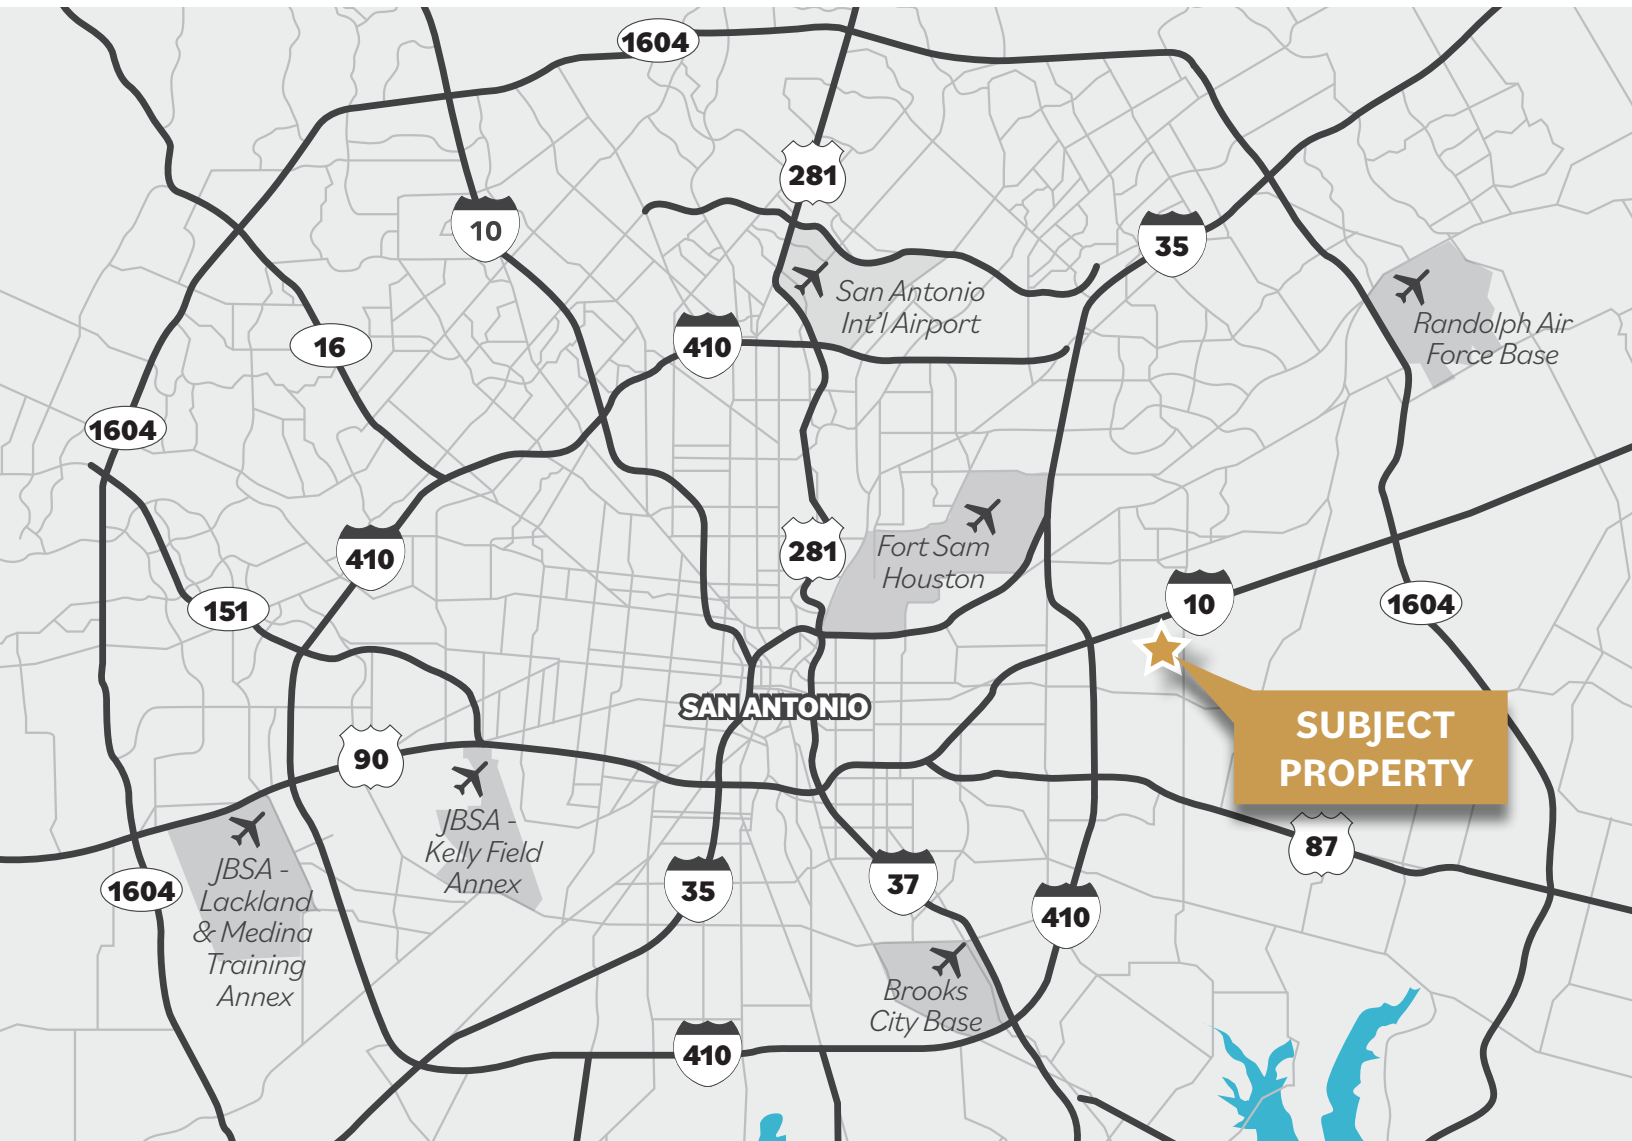

### Distance From Site

AUSTIN 75 MILES	CORPUS CHRISTI 145 MILES
LAREDO 165 MILES	HOUSTON 185 MILES
DALLAS 270 MILES	EL PASO 560 MILES