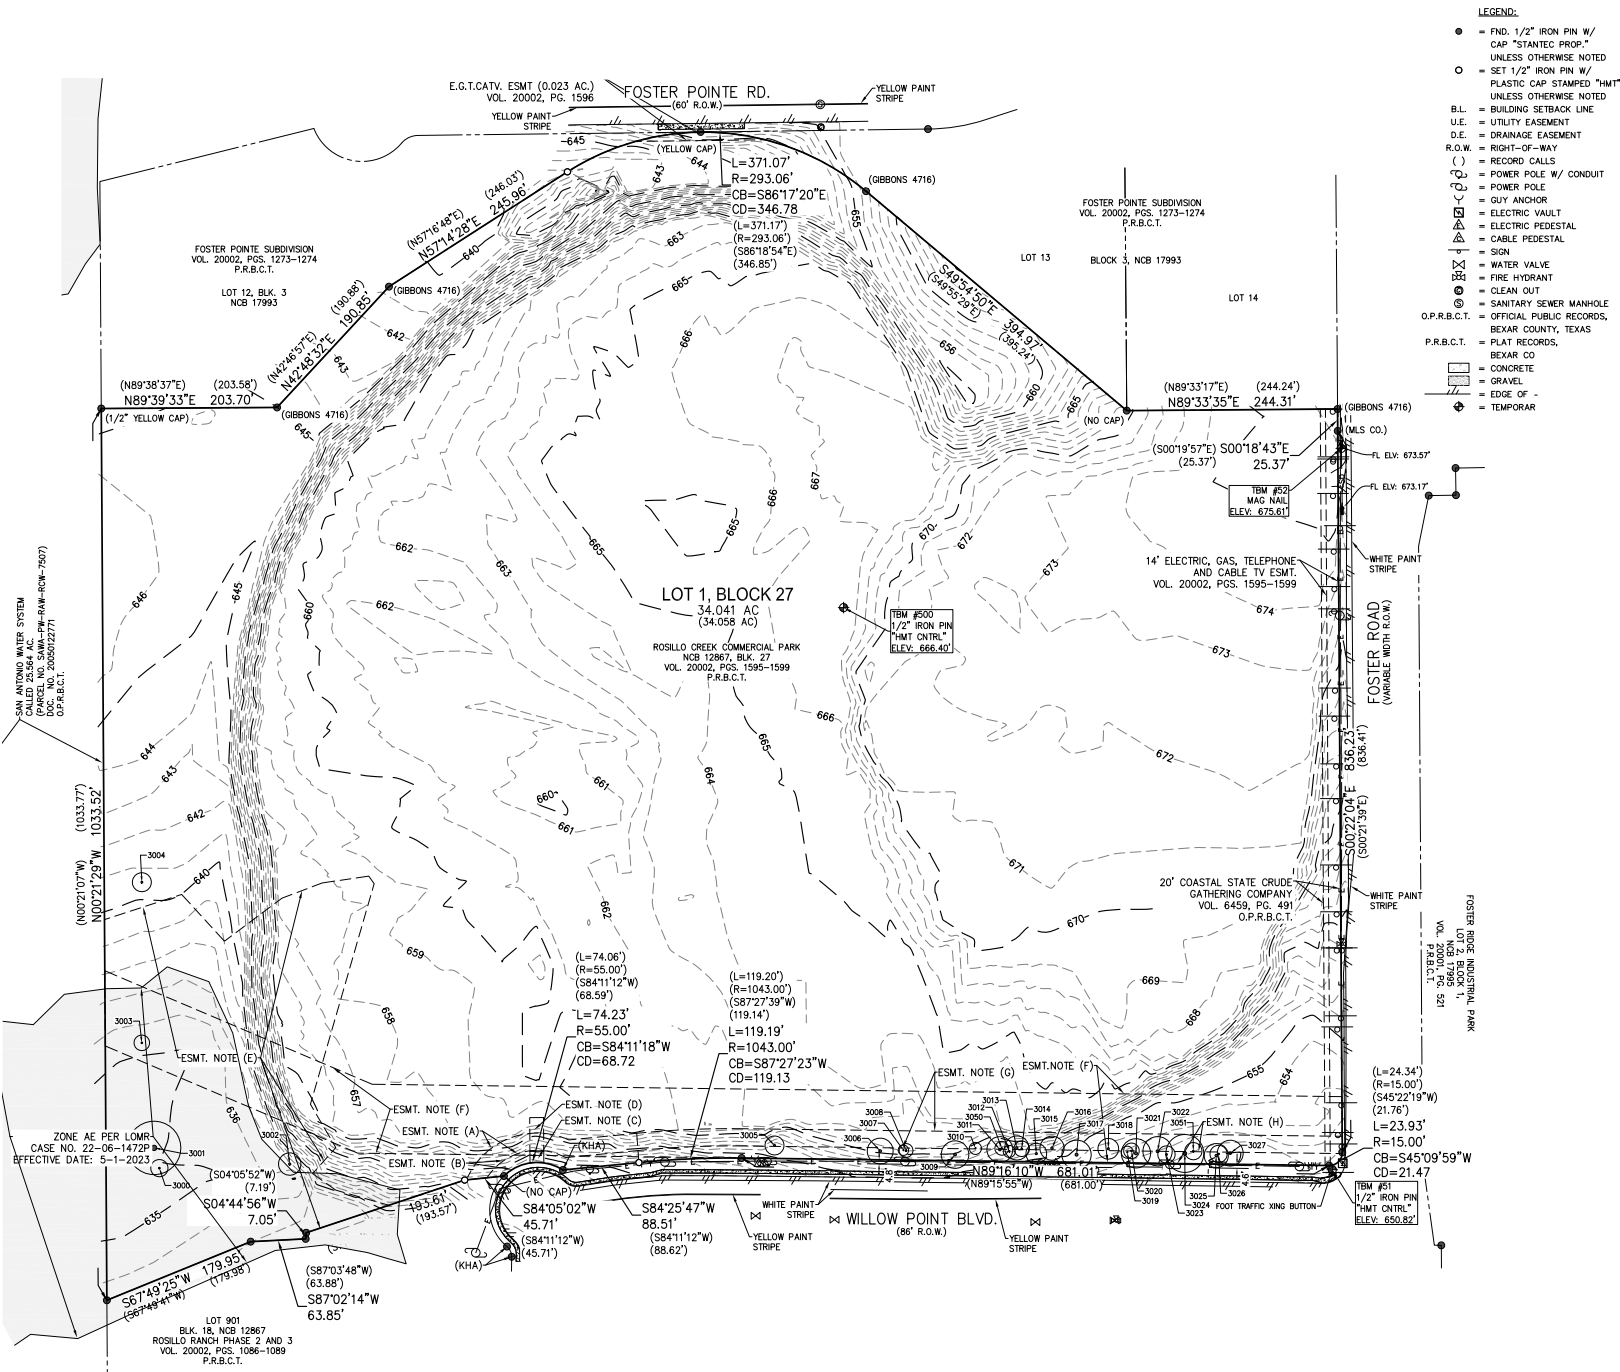

## Property Highlights

- 5-25 acres of IOS available for lease
- I-1 Zoning
- Flexible layout
- Ability to base, asphalt, and/or concrete site
- Ample Space for laydown yard, trailer stalls, and any other outside storage needs
- Close proximity to I-10 E

## Property Survey

### Distance From Site

AUSTIN 75 MILES	CORPUS CHRISTI 145 MILES
LAREDO 165 MILES	HOUSTON 185 MILES
DALLAS 270 MILES	EL PASO 560 MILES