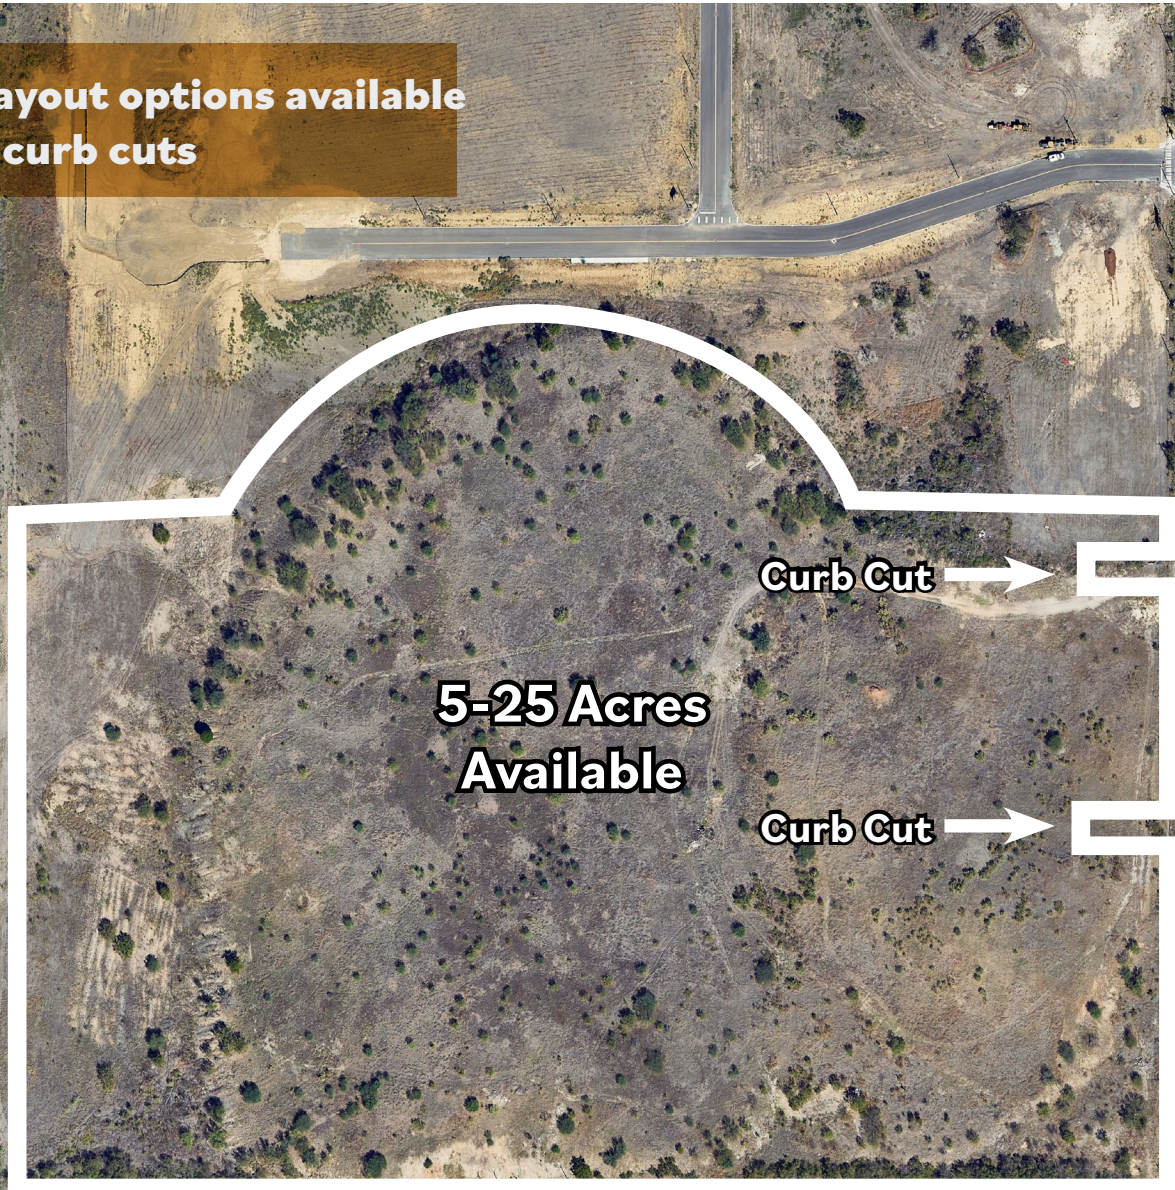

## Property Highlights

- 5-25 acres of IOS available for lease
- I-1 Zoning
- Flexible layout
- Ability to base, asphalt, and/or concrete site
- Ample Space for laydown yard, trailer stalls, and any other outside storage needs
- Close proximity to I-10 E

# 5-25 ACRES AVAILABLE

N. Foster Road  
San Antonio, TX 78219

**FOR LEASE - INDUSTRIAL  
OUTDOOR STORAGE**

**Flexible layout options available  
with two curb cuts**

### Distance From Site

AUSTIN 75 MILES	CORPUS CHRISTI 145 MILES
LAREDO 165 MILES	HOUSTON 185 MILES
DALLAS 270 MILES	EL PASO 560 MILES