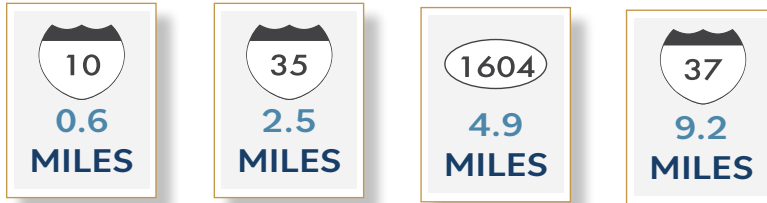

### Distance From Site

AUSTIN 75 MILES	CORPUS CHRISTI 145 MILES
LAREDO 165 MILES	HOUSTON 185 MILES
DALLAS 270 MILES	EL PASO 560 MILES