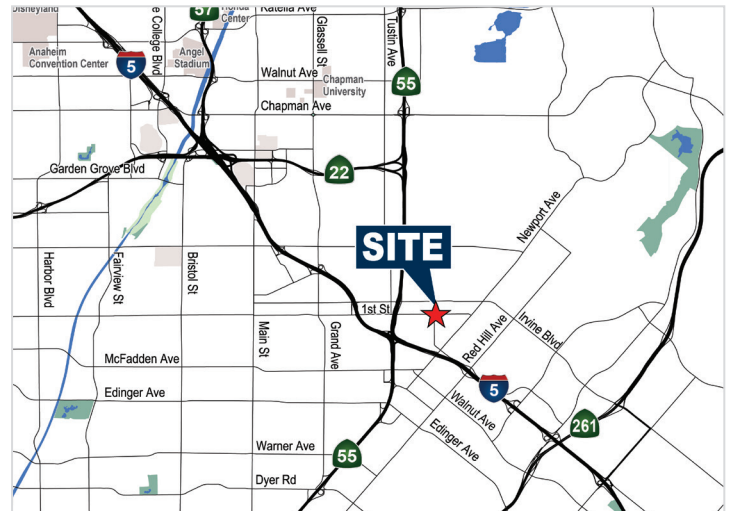

FOR LEASE

560 WEST 1ST STREET

560 West 1st Street, Tustin, CA 92780

Voit

REAL ESTATE SERVICES

PROPERTY FEATURES

- Recently Renovated Suite
- Quick Access to 55 Freeways
- Four (4) Reserved Parking Spaces
- Retail Amenities Nearby

560 WEST 1ST STREET

560 West 1st Street, Tustin, CA 92780

FLOOR PLAN

- Two Private Offices

Kitchen Includes

- Sink with Garage Disposal
- Dishwasher
- Ice Maker

Suite	Rentable SF	Lease Rate PSF	Availability
3	1,110	\$2.05 MG (Tenant Pays Janitorial)	January 1, 2025