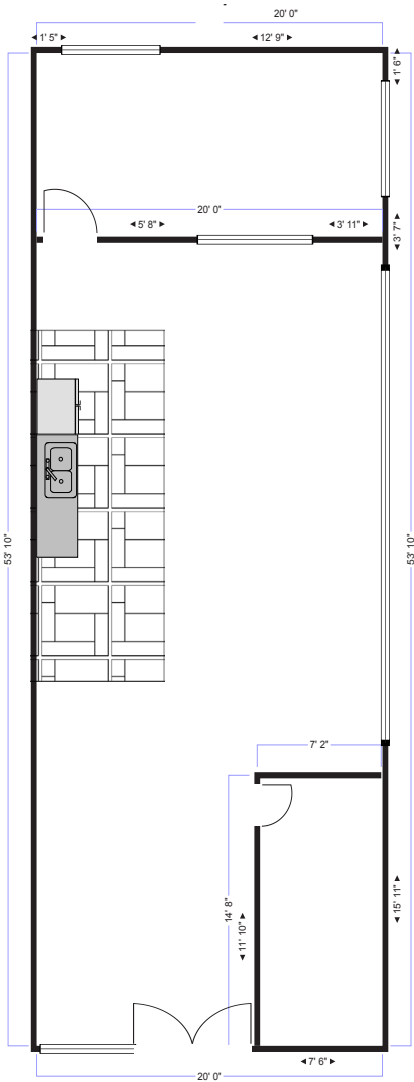

560 WEST 1ST STREET

560 West 1st Street, Tustin, CA 92780

FLOOR PLAN

- Two Private Offices

Kitchen Includes

- Sink with Garage Disposal
- Dishwasher
- Ice Maker

Suite	Rentable SF	Lease Rate PSF	Availability
3	1,110	\$2.05 MG (Tenant Pays Janitorial)	January 1, 2025