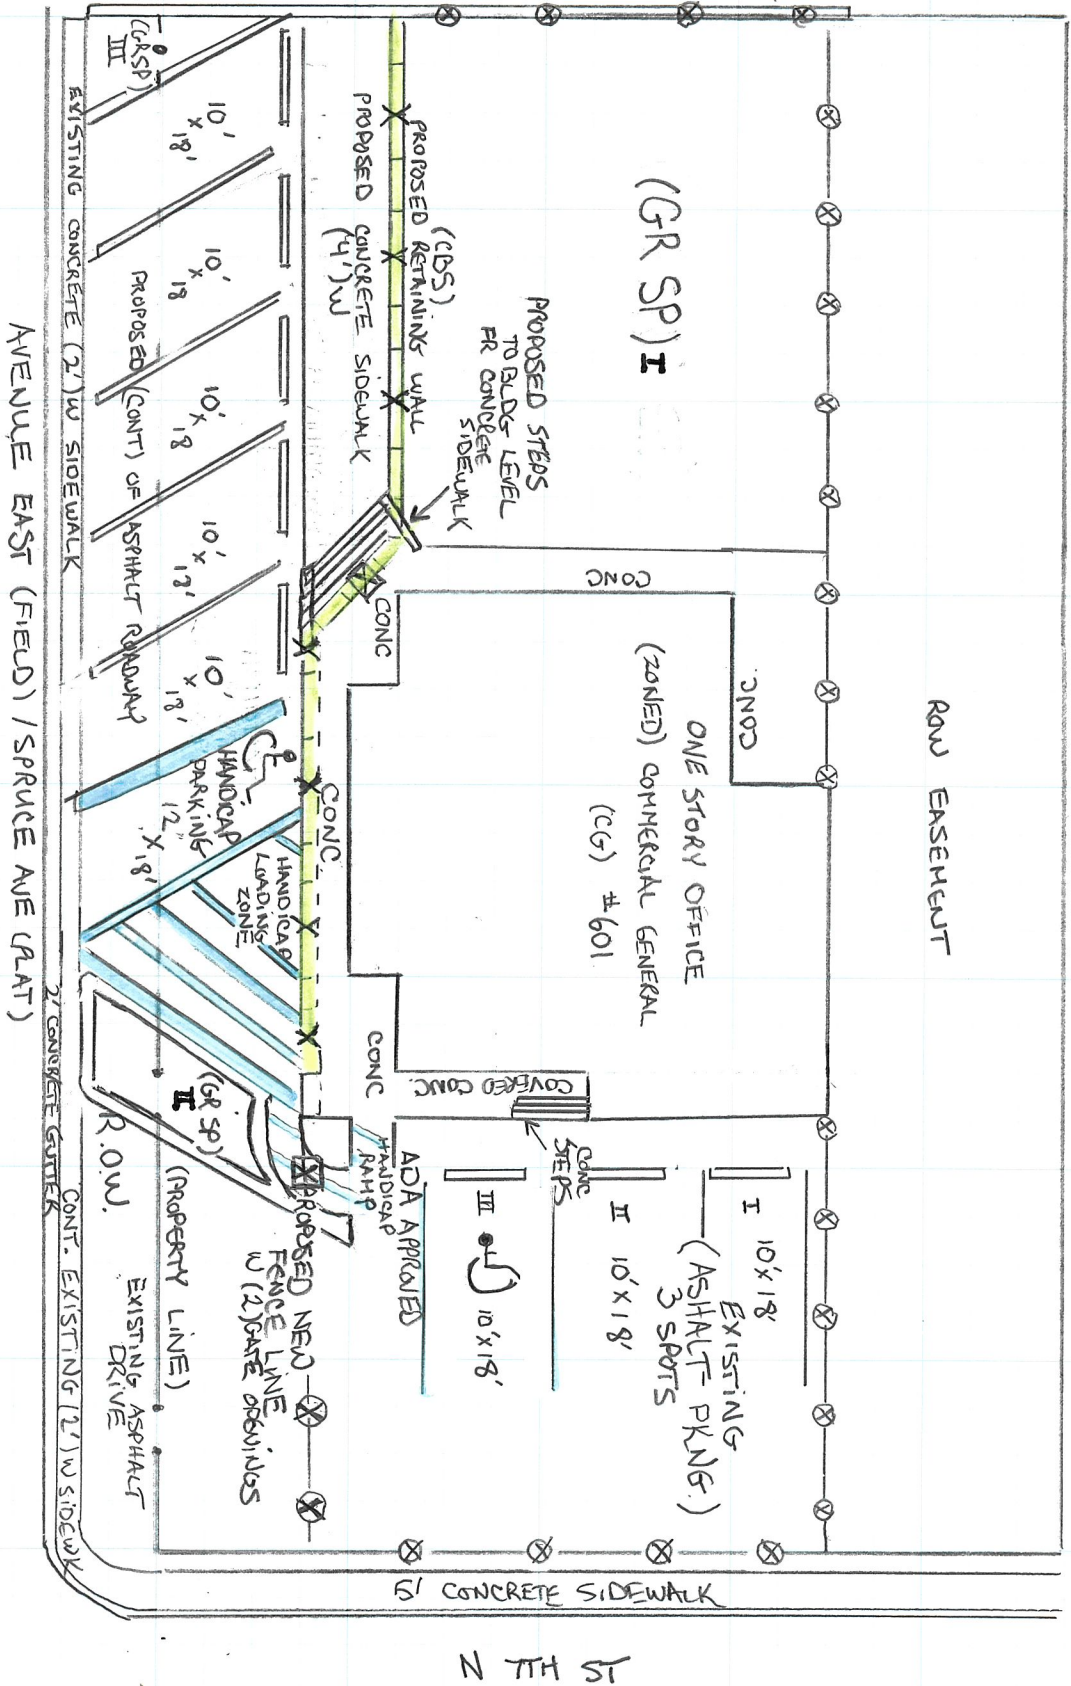

LEGEND

- RETAINING WALL
- HANDICAP STRIPING
- NEW FENCING
- EXISTING FENCING
- GATE LOCATION

601 N 7TH ST FORT PIERCE, FL.

→ DIRECTION OF TRAVEL →

← DIRECTION OF VEHICLE TRAVEL ←

20' ASPHALT ROADWAY
40' RIGHT OF WAY

N 7TH ST