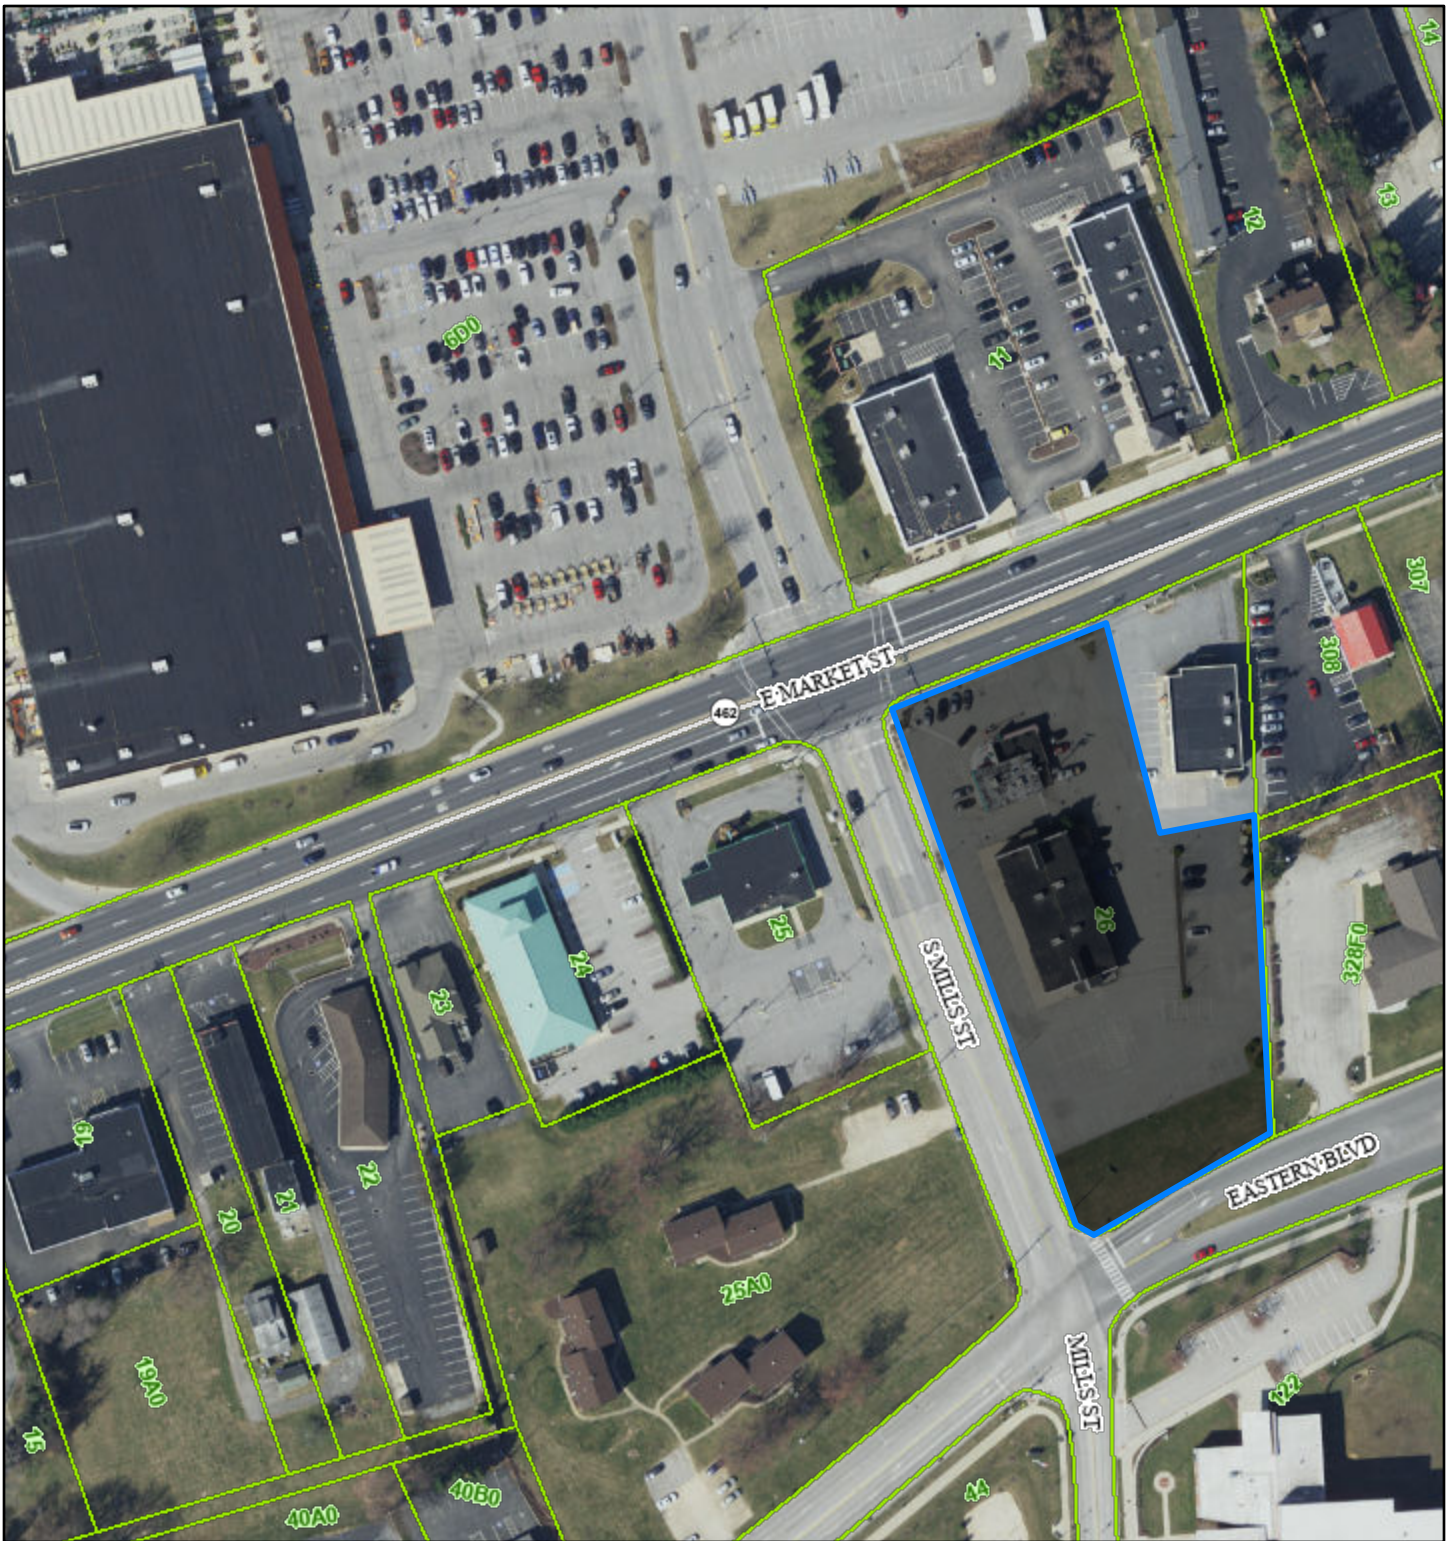

Tax Parcel Information

10/2/2023, 10:03:51 AM

1:2,257

Roads

Image

-  State Road  Red: Band_1
-  Local Road  Green: Band_2
-  Tax_Parcel  Blue: Band_3

York County Planning Commission: Joe Simora, Maxar, Microsoft, Parcel Updated: 10/02/2023