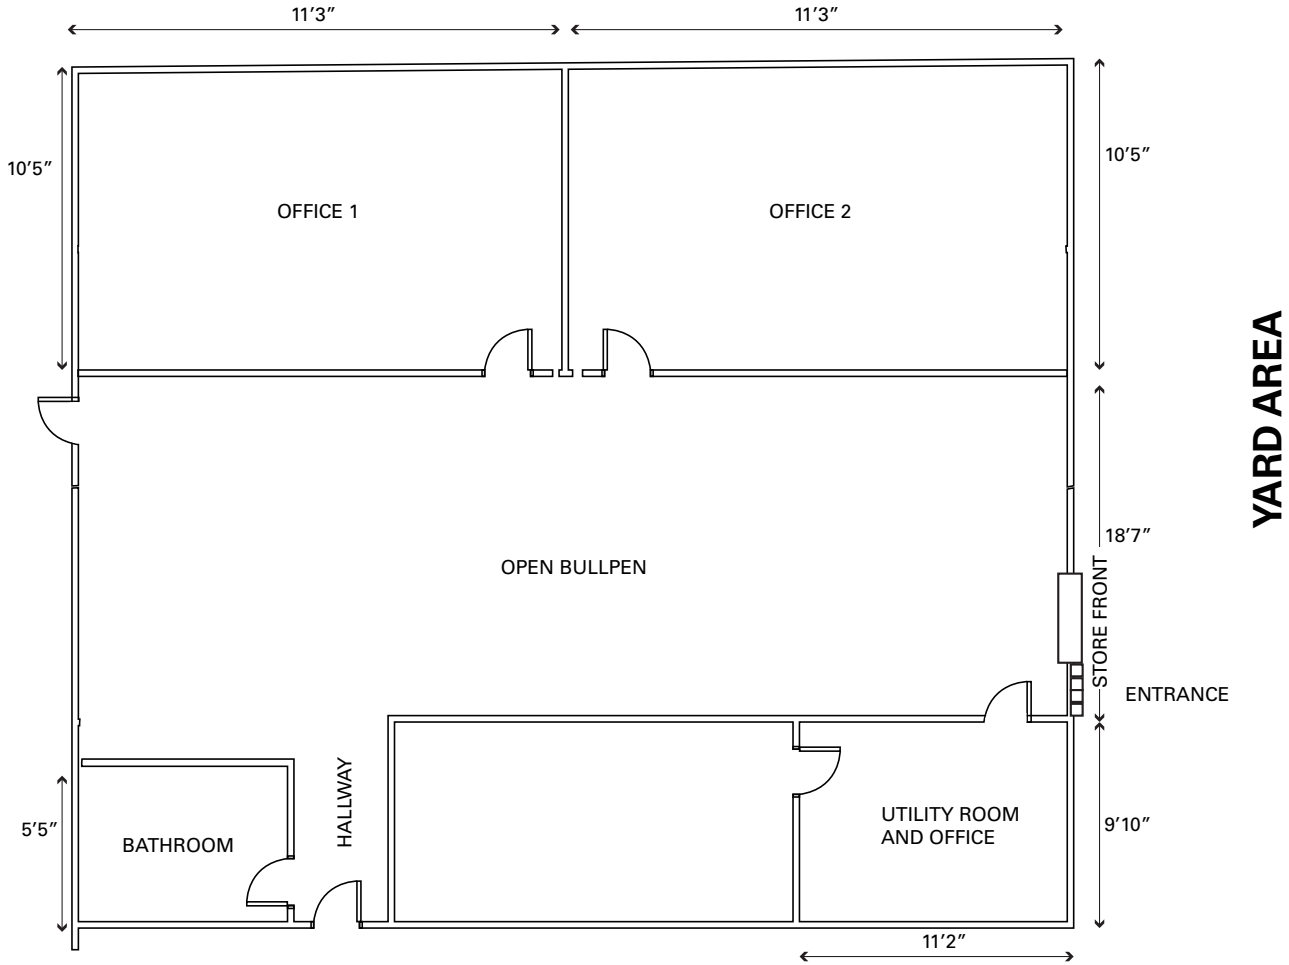

OFFICE FLOOR PLAN - 3872 SPRIG DRIVE, BENICIA, CA