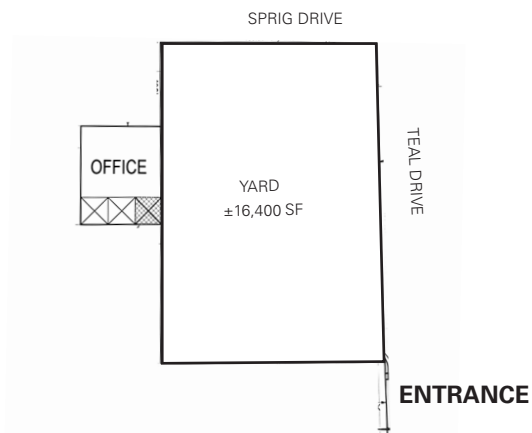

SITE PLAN

For information, please contact:

Graden Travis
Senior Managing Director
t 925-974-0104
m 925-787-3530
graden.travis@nmrk.com
CA RE Lic. #00871716

1333 N. California Blvd,
Suite 343,
Walnut Creek, CA 94596
nmrk.com

The information contained herein has been obtained from sources deemed reliable but has not been verified and no guarantee, warranty or representation, either express or implied, is made with respect to such information. Terms of sale or lease and availability are subject to change or withdrawal without notice. 11630491746