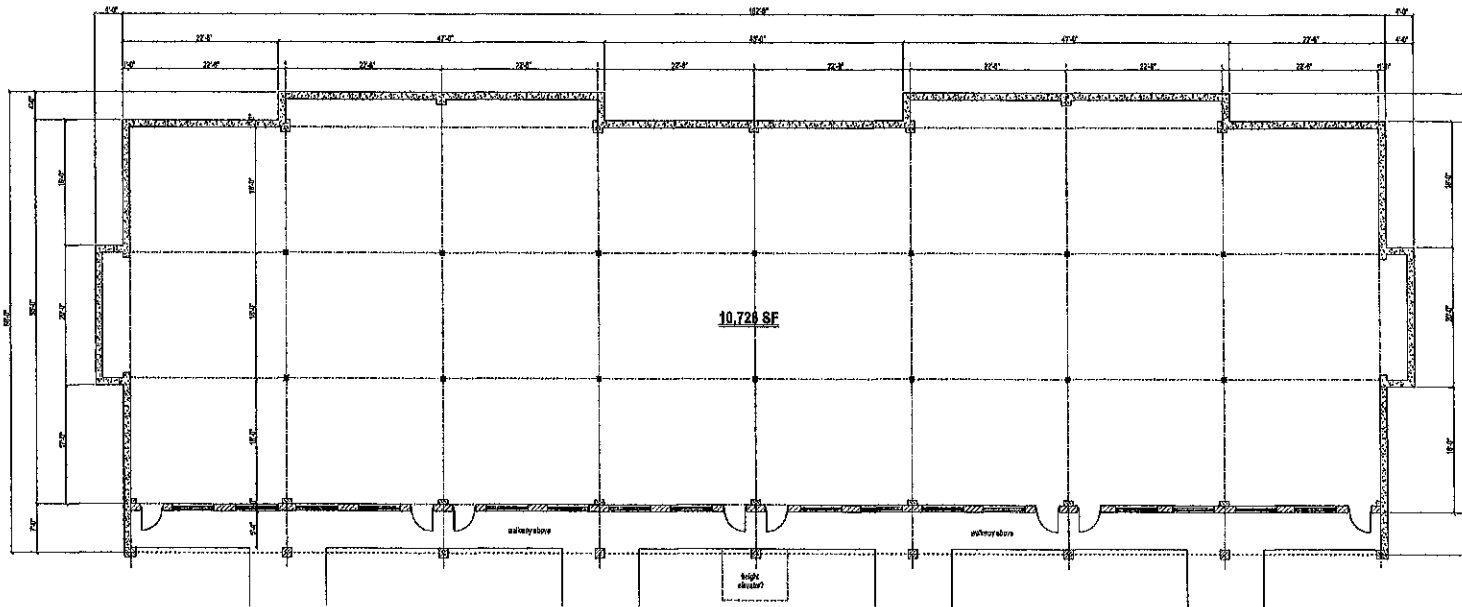

LOWER LEVEL
WVF

		DRAWN BY: TMF
1338 Terrapin Drive, Madison, WI 53748-3333 608-267-7499 Email: mcoy@mc coy.com		APPROVED BY:
PROJECT:		DATE: 7-7-18
McEvoy Center		SCALE: As Shown
LOCATION:		DRAWING NO.: TJ509
McEvoy Street Madison, WI		SHEET NO.: A-3
SHEET TITLE:		
LOWER LEVEL CONCEPT PLAN