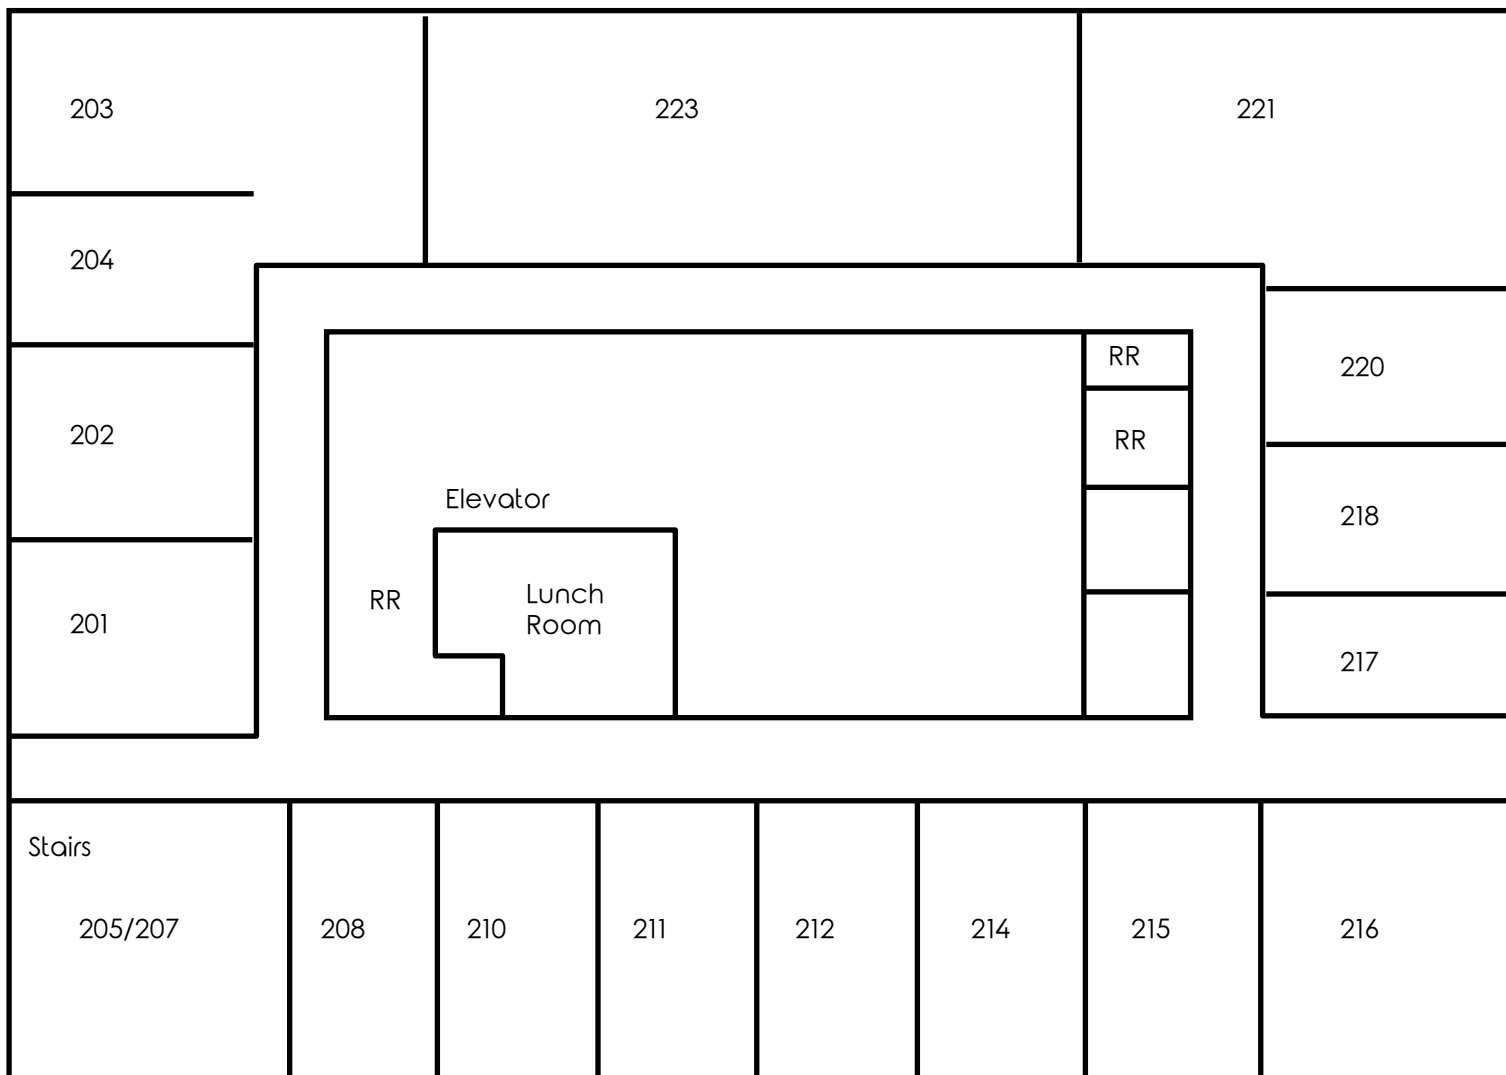

Office: 330.757.4889 | Fax: 330.294.5622 | 3830 Starr Centre Dr, Suite 2, Canfield, OH 44406

www.PLATZREALTYGROUP.com