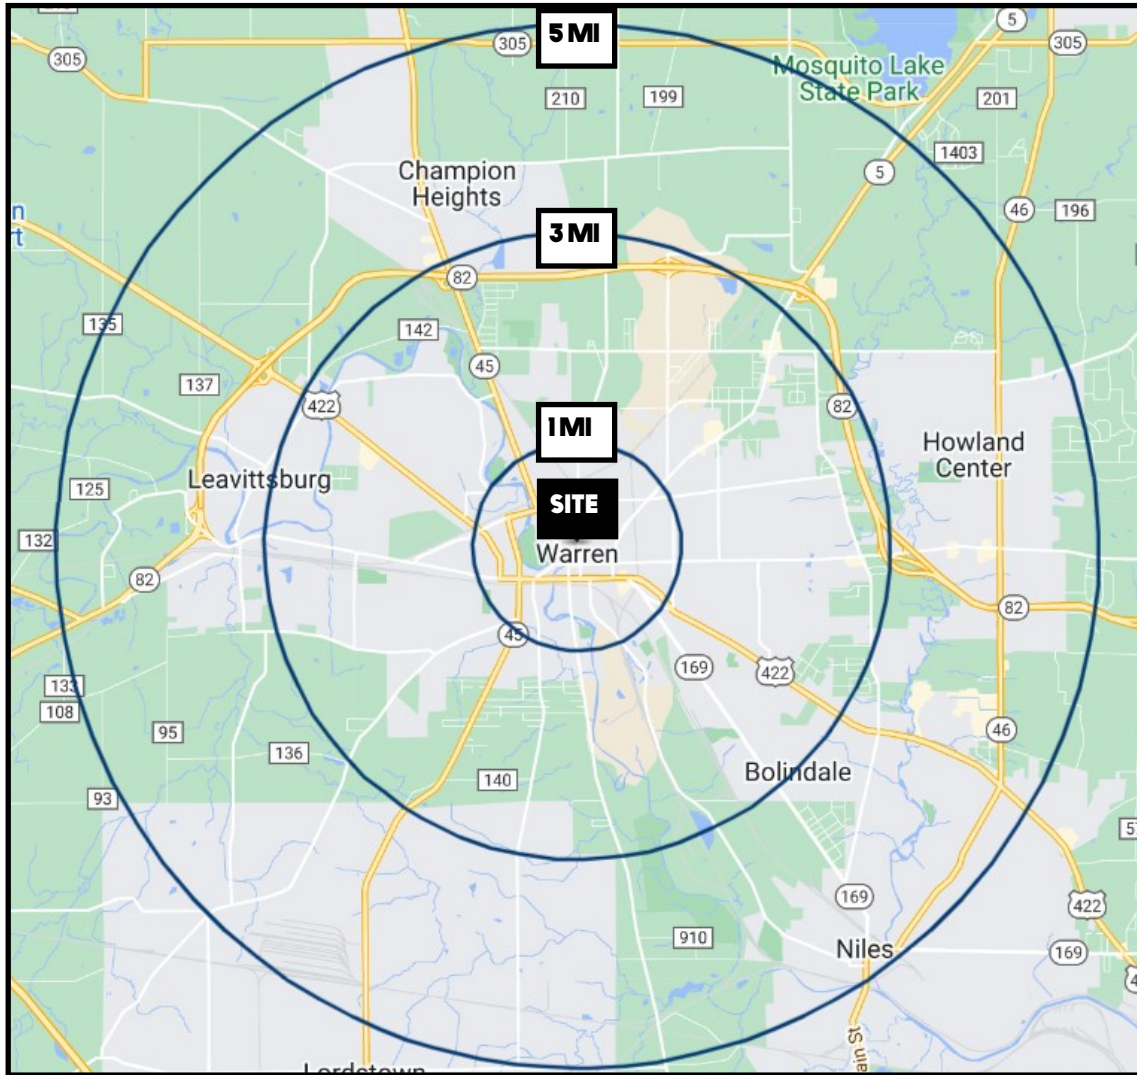

DEMOGRAPHICS	1 MI	3 MI	5 MI
POPULATION	8,651	44,046	78,432
HOUSEHOLDS	3,418	18,409	32,571
MEDIAN AGE	39	41	43
AVERAGE HH INCOME	\$33,014	\$42,955	\$53,384

SITE INFORMATION

LOCATION	Warren City Trumbull County
ZONING	Commercial B
AVAILABLE	201 (450 SF) - \$325/month 202 (350 SF) - \$300/month 203 (600 SF) - \$250/month 204 (300 SF) - \$250/month 205-207 (1,000 SF) - \$700/month 208-210 (700 SF) - \$500/month 214 (350 SF) - \$300/month 215-216 (500 SF) - \$375/month 217 (300 SF) - \$250/month 218 (300 SF) - \$250/month 223 (1,350 SF) - \$950/month Retail (10,000 SF) \$6.00/SF
UTILITIES	\$50/month