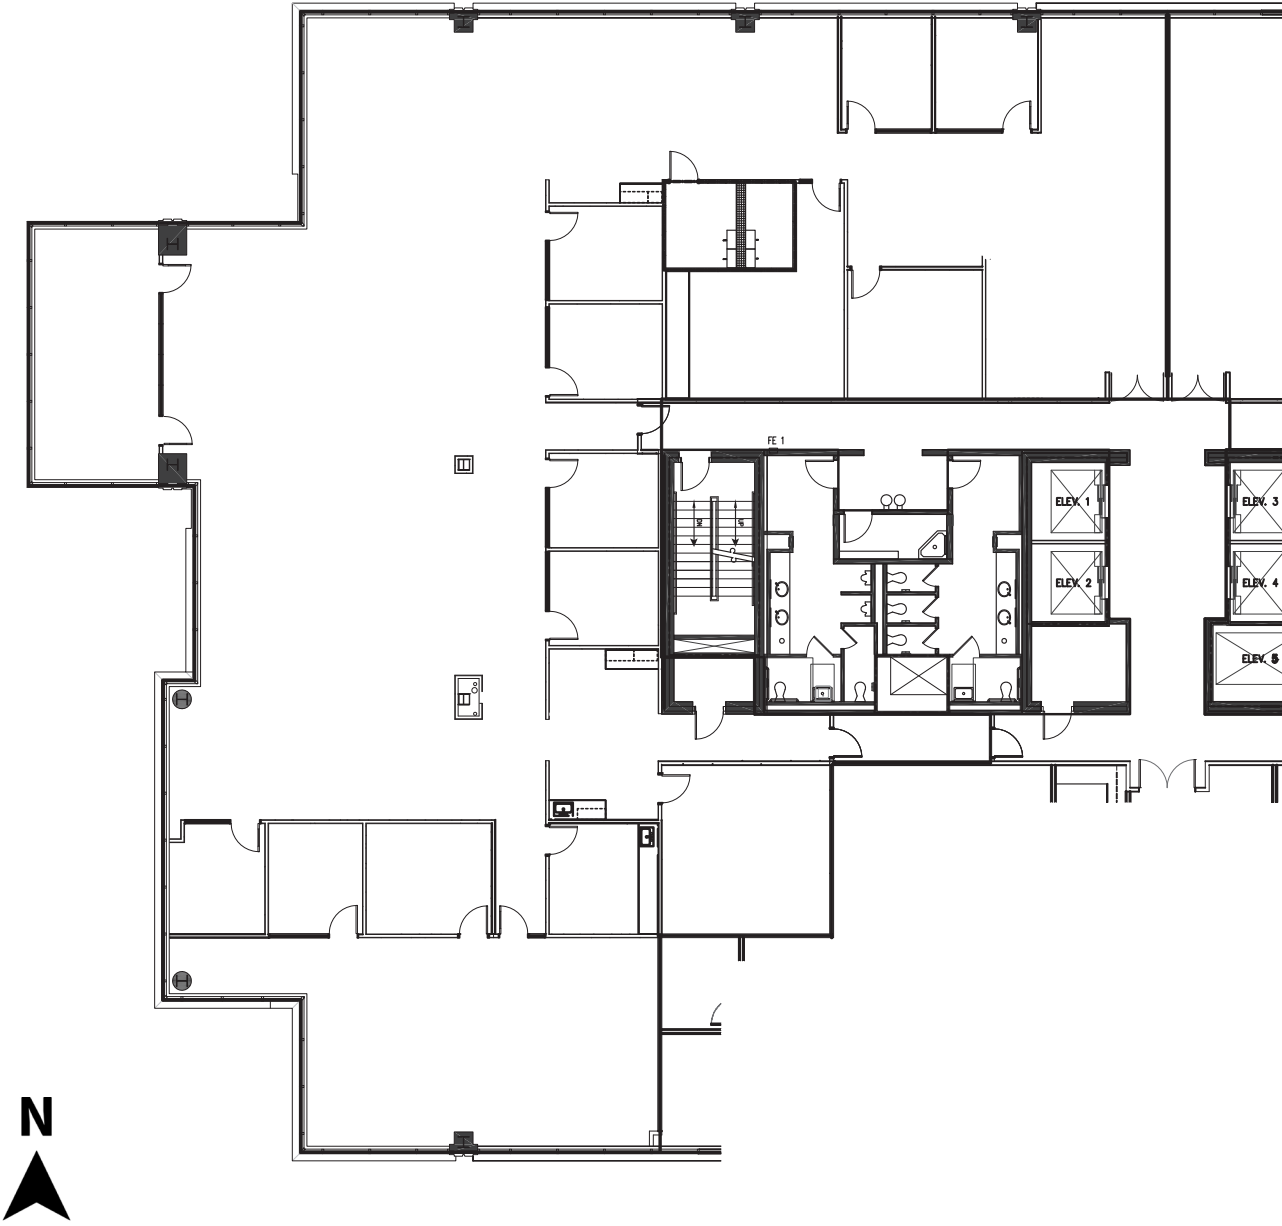

Suite 925

10,478 SF

For more information, please contact:

**Angela H. Odell**  
+1 813 514 2435  
angela.odell@cushwake.com

**Melanie Jackson CCIM, SIOR**  
+1 813 424 3210  
melanie.jackson@cushwake.com

One MetroCenter  
4010 W. Boy Scout Boulevard, Suite 275  
Tampa, FL 33607 | USA