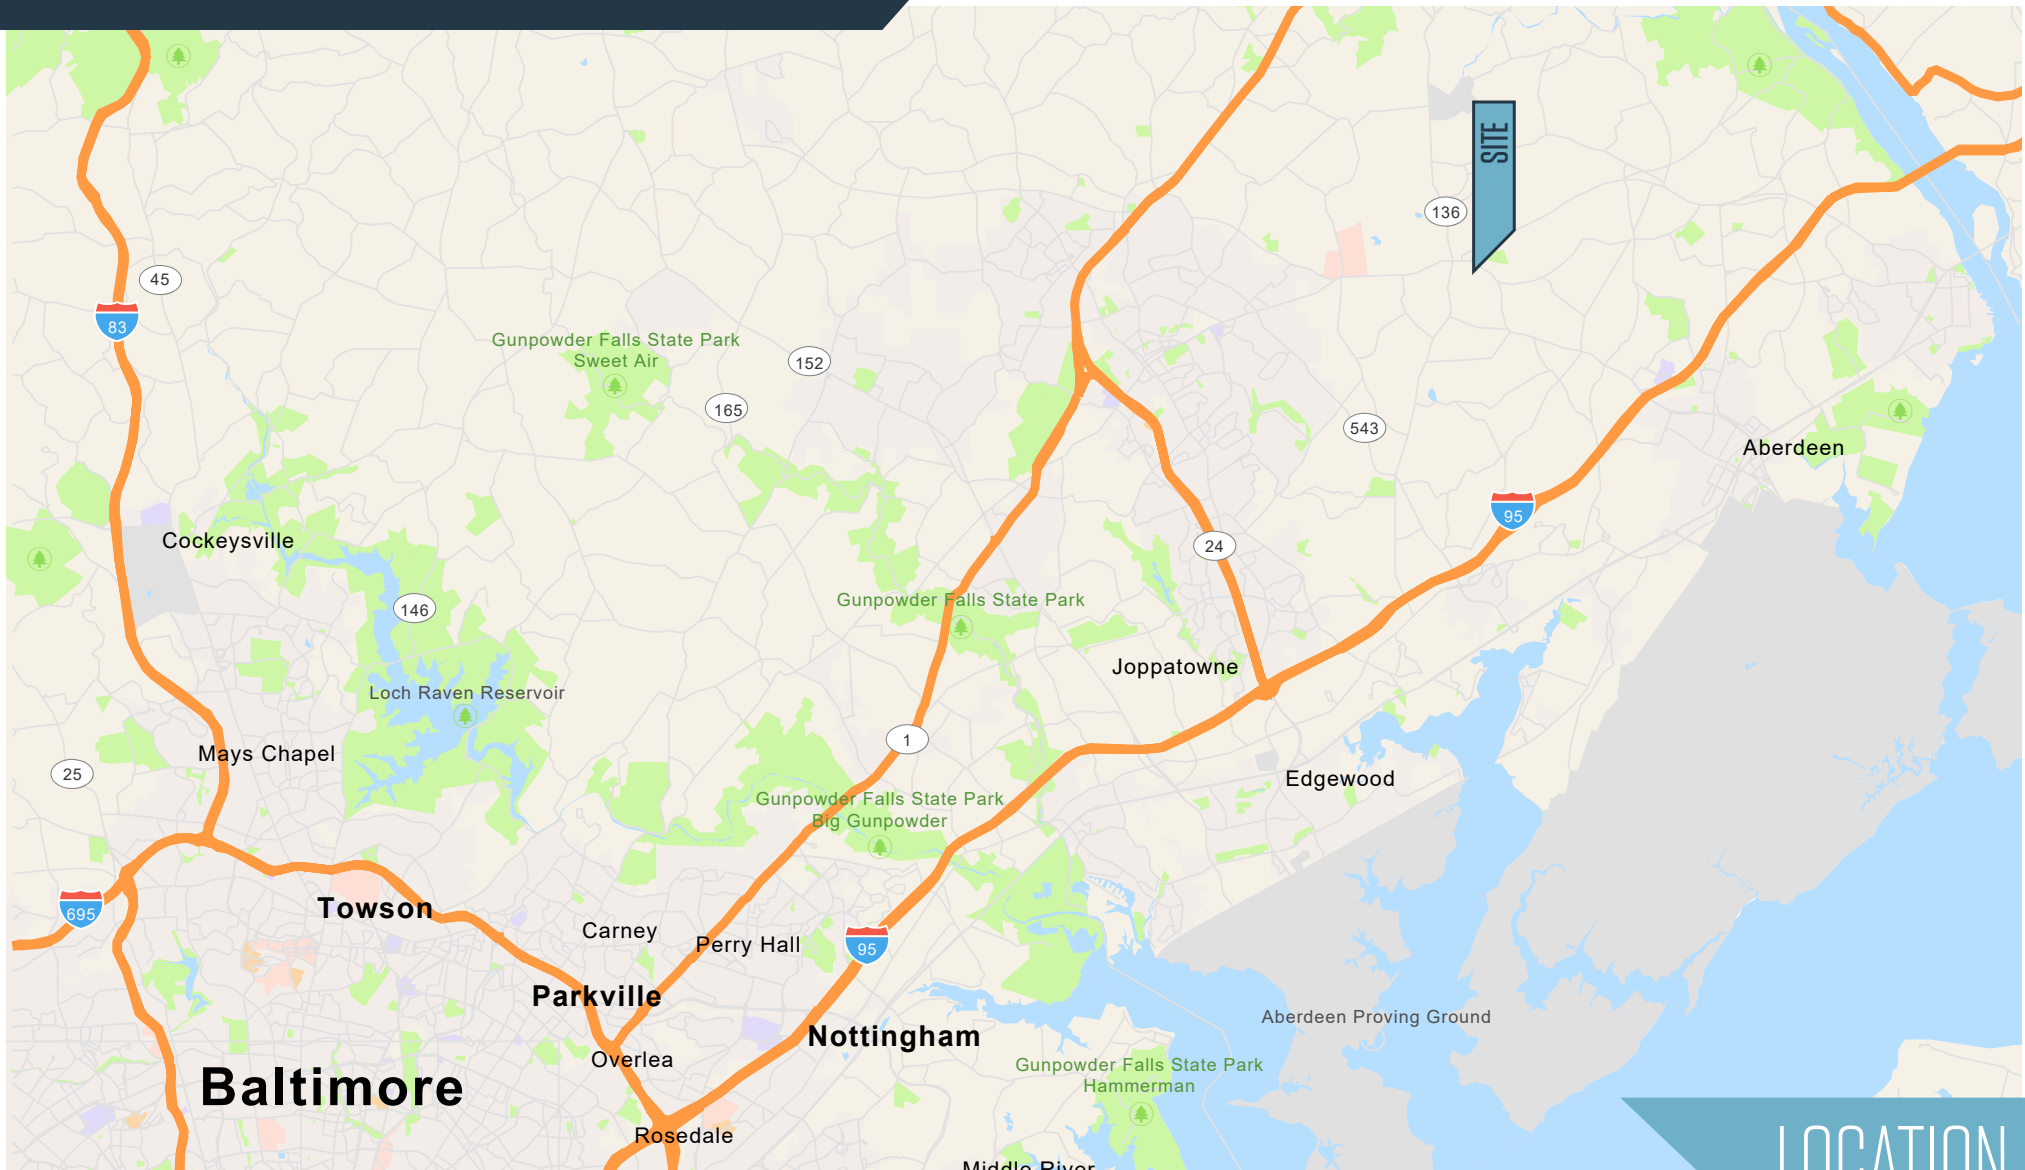

3011 CHURCHVILLE ROAD

3011 Churchville Road, Churchville, MD 21028
Harford County

LOCATION

Christopher Wright
cwright@klnb.com
443-914-2600

Peter Dudley
pdudley@klnb.com
443-632-2064

Ryan Paszkiewicz
rpszkiwicz@klnb.com
443-632-2062

100 West Road, Suite 505
Baltimore, MD 21204
klnb.com