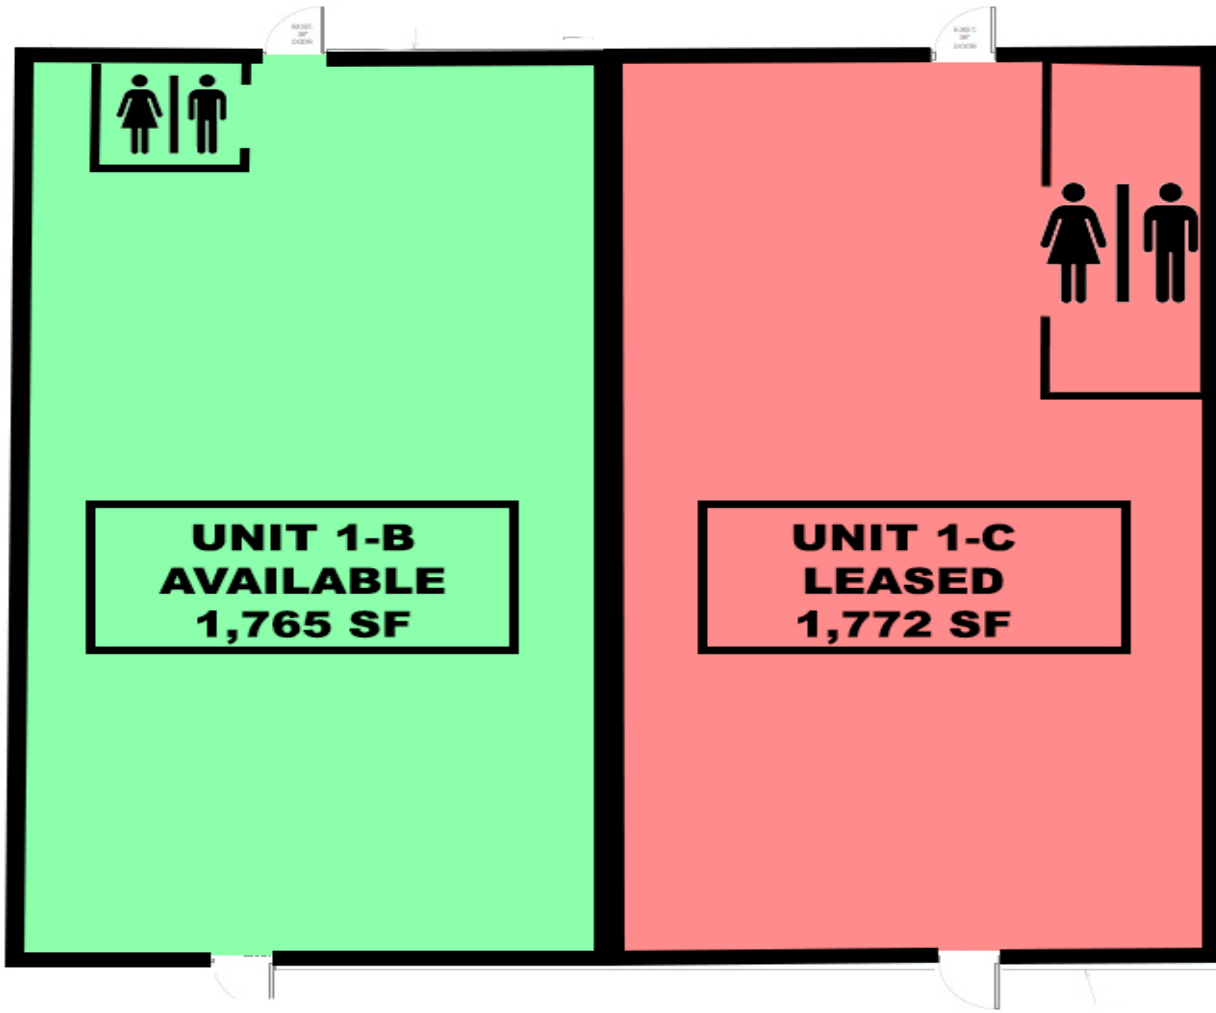

FLOOR PLANS

Hillsborough Centre | 649 Route 206, Hillsborough, NJ
1,765 SF Available

**Retail
Services**