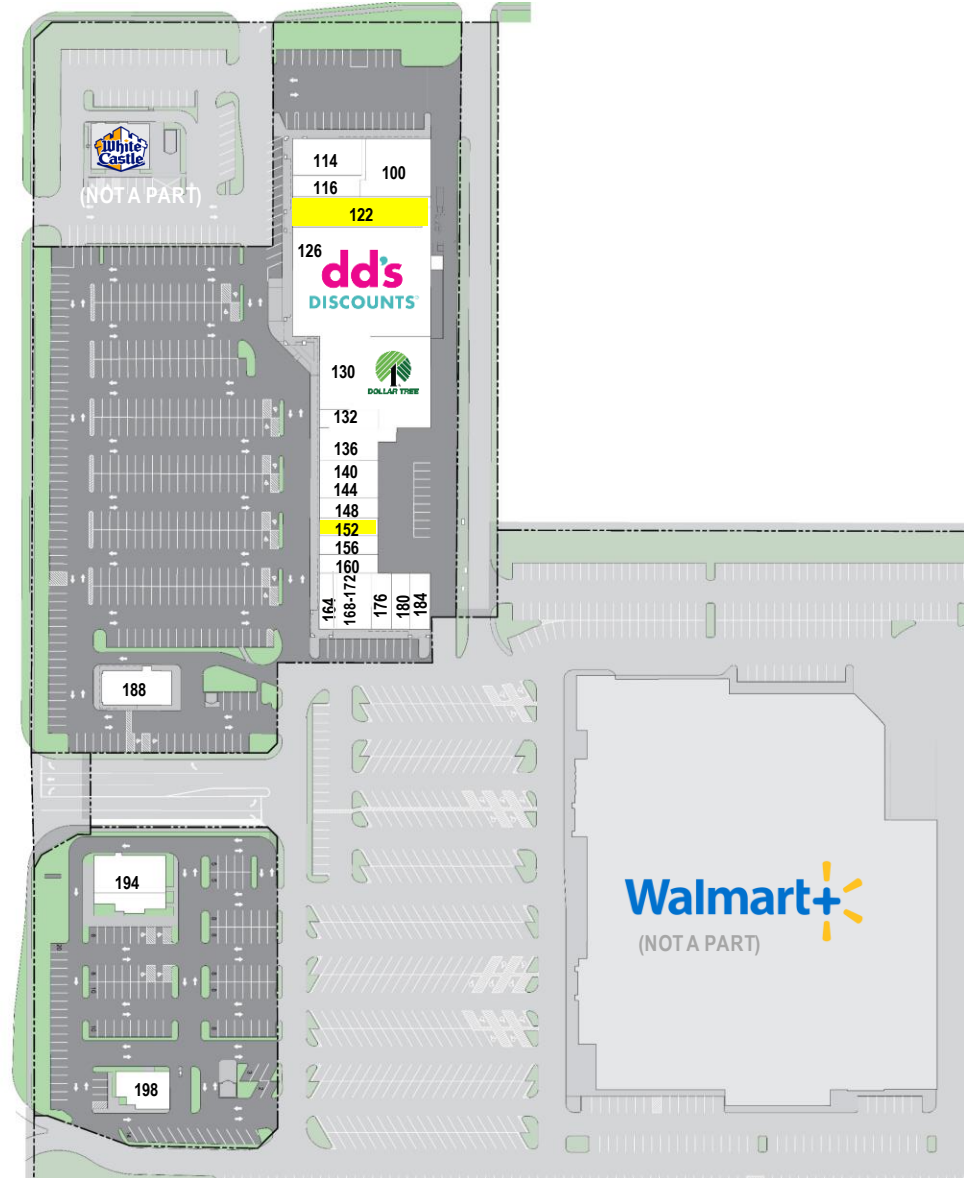

# MARKET SQUARE SHOPPING CENTER

100-200 S Bolingbrook Dr. Bolingbrook, IL 60440

# MARKET SQUARE SHOPPING CENTER

100-200 S Bolingbrook Dr. Bolingbrook, IL 60440

**HORIZON**   
REALTY & MANAGEMENT

**CONTACT:**

**Ilija Pod | President**

O. 847.870.8585 | [ilijapod@horizonrealtyservices.com](mailto:ilijapod@horizonrealtyservices.com)

# MARKET SQUARE SHOPPING CENTER

100-200 S Bolingbrook Dr. Bolingbrook, IL 60440

UNIT	TENANT	SQ. FT.
100	Beauty Supply	4,553
114	Home Town Pantry	3,014
116	Mama Maria Pizza	1,918
122	AVAILABLE	5,094
126	DD's Discount	18,000
130	Dollar Tree	10,881
132	H&R Block	1,291
136	Dental Pointe	2,574
140	Gigante Bakery	1,291
144	Insure One	1,291
148	Immediate Care	1,384
152	AVAILABLE	1,198
156	Sauce & Toss	1,287
160	Metro Staff	1,290
164	T-Mobile	1,274
168-172	LA Michoacana	2,316
176	Garden China	1,350
180	Eyebrow Threading	1,264
184	JJ'S Fish & Chicken	1,220
188	Mickey's Gyros & Ribs	2,995
194	All Blue Sushi	4,535
198	Bolingbrook Bank Wntrust	2,950