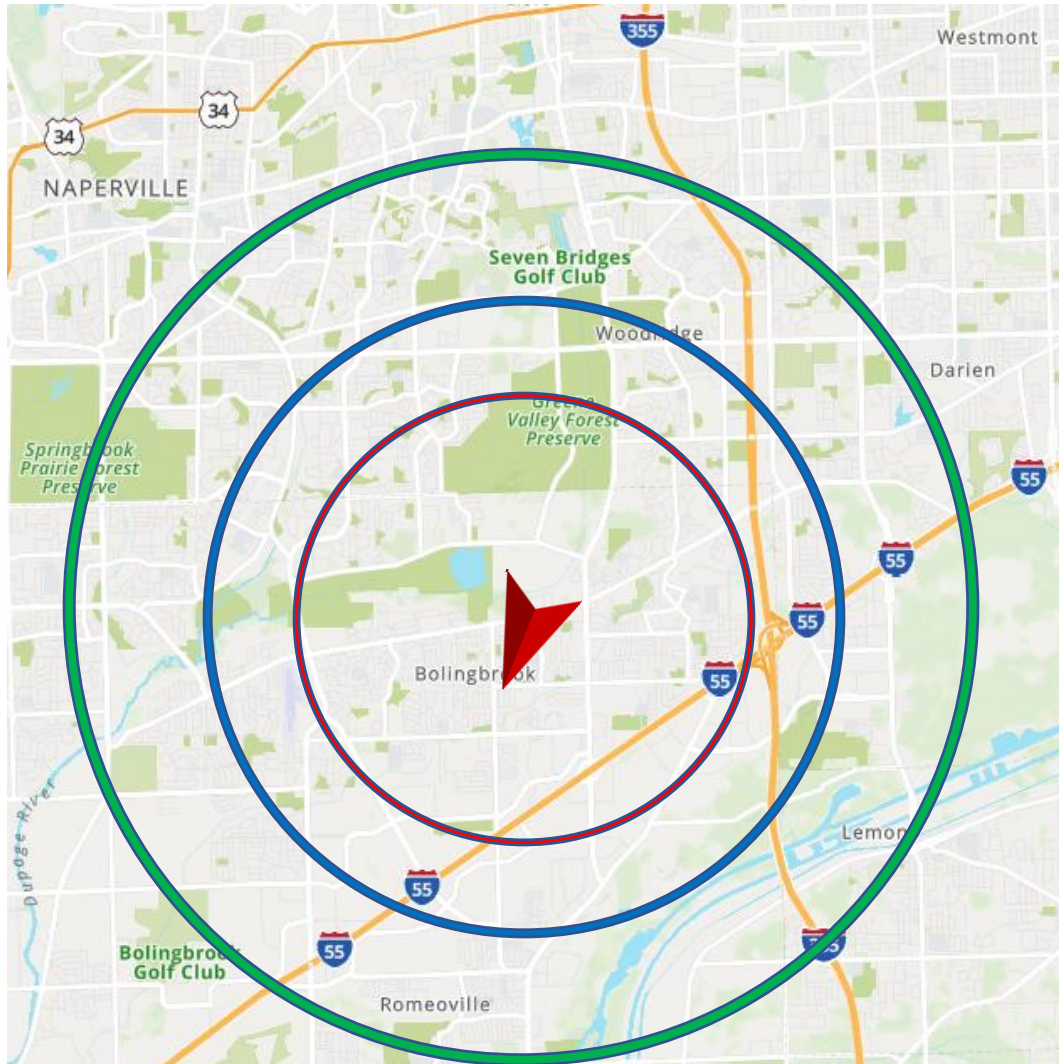

# MARKET SQUARE SHOPPING CENTER

100-200 S Bolingbrook Dr. Bolingbrook, IL 60440

# MARKET SQUARE SHOPPING CENTER

100-200 S Bolingbrook Dr. Bolingbrook, IL 60440

UNIT	TENANT	SQ. FT.
100	Beauty Supply	4,553
114	Home Town Pantry	3,014
116	Mama Maria Pizza	1,918
122	AVAILABLE	5,094
126	DD's Discount	18,000
130	Dollar Tree	10,881
132	H&R Block	1,291
136	Dental Pointe	2,574
140	Gigante Bakery	1,291
144	Insure One	1,291
148	Immediate Care	1,384
152	AVAILABLE	1,198
156	Sauce & Toss	1,287
160	Metro Staff	1,290
164	T-Mobile	1,274
168-172	LA Michoacana	2,316
176	Garden China	1,350
180	Eyebrow Threading	1,264
184	JJ'S Fish & Chicken	1,220
188	Mickey's Gyros & Ribs	2,995
194	All Blue Sushi	4,535
198	Bolingbrook Bank Wntrust	2,950

# MARKET SQUARE SHOPPING CENTER

100-200 S Bolingbrook Dr. Bolingbrook, IL 60440

DEMOGRAPHICS	1 MILE	3 MILE	5 MILE
Population	17,258	68,115	189,916
Total Households	5,225	21,712	63,821
Average HH Income	\$74,853	\$101,013	\$118,929

TRAFFIC	
IL Route 53	34,300
E. Briarcliff Rd	10,000

The information provided herein has been obtained from sources deemed reliable. However, no representation or warranty, express or implied, is made as to their accuracy.