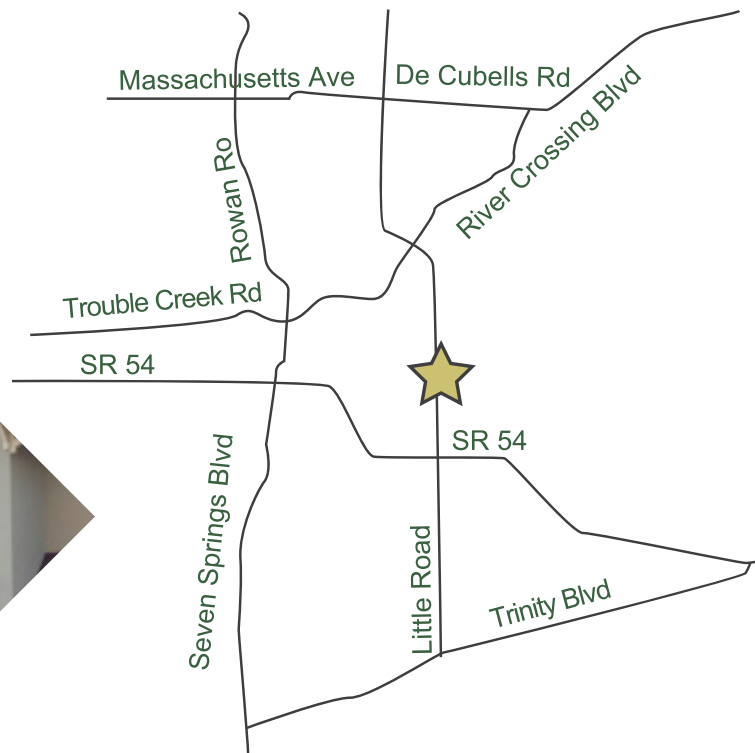

FOR LEASE

For More Information Contact

BILL W. MAZAS

727-726-6678 Office · 727-688-2828 Cell
bill@mazasmanagement.com

GRAND TRINITY PLAZA

4010 - 4134 Little Road
New Port Richey, FL. 34655

Located in New Port Richey, on the North East corner of CR 54 and Little Rd, (1/2 a mile north of the new Mitchell Ranch Plaza and in the middle of the hot Little rd/ SR 54 corridor). This center is anchored by Ace Hardware, PowerHouse Gym, Cadence Bank, Koi Hibachi, Music Matters, Barksuds, and many more fine stores offering services ranging from Fitness, Restaurants, Medical, Hobby, Hair Salon, Nail Salon, and many more. It's location puts it into close vicinity to one of the most explosive multiple housing developments in Tampa Bay.

Property characteristics

- Excellent visibility with high Traffic Count.
- Below market rental rates and CAM's.
- Currently being totally renovated.
- Four (4) entrances on Little Road and one (1) side entrance on CR 54..

■ Units Available

Unit Availability Information

For information on unit availability, please call us at 727.726.6678 or visit us online at www.mazasmanagement.com

Grand Trinity Plaza Retail

4010 - 4134 Little Road
New Port Richey, FL 34655

Site Summary 88,000 Square Feet

This report displays data from the Summary and Tenant Ledger pages for Leases.

Suite	Lease Name	Total Area
4010	Cadence Bank	2,100
4012	Banyan Pediatric Care	10,500
4014&4016	Taso Italiano	3,200
4018	Mr. Smoke	1,600
4022	USPS	16,934
4028	Power House Gym	19,140
4032	Venus Nails	1,400
4034	AVAILABLE	1,600
4036	Suncoast Wine & Liquors	1,600
4038&4040	Grand Trinity Cafe	3,200
4042	Head 2 Toe Salon	1,600
4102	The Medicine Shoppe	1,600
4104	Smile Design Dental	1,600
4106	Molly Mallones	2,800
4110	Leo's Barbershop	1,600
4112	Music Matters	2,000
4014	AVAILABLE	1,600
4116	Ingram's Professional Karate	3,200
4120 - 4124	Koizi Japanese Restaurant	4,800
Grasspad	AVAILABLE	6,000