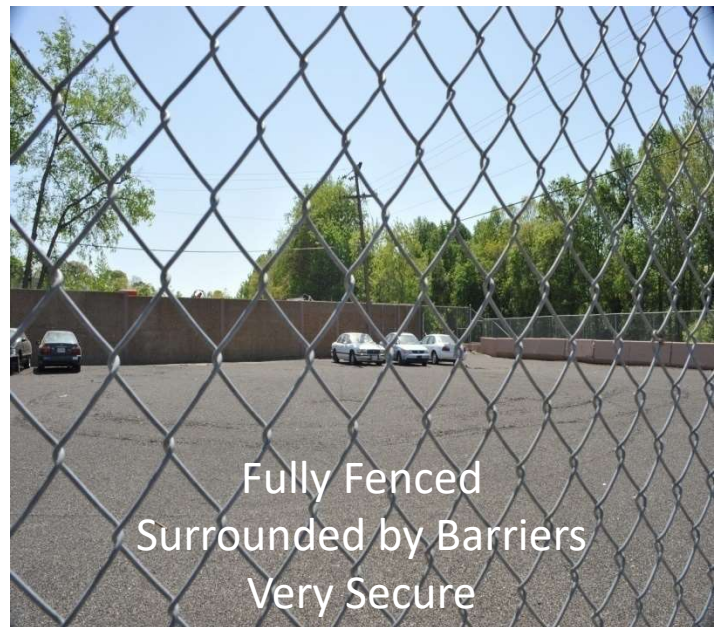

Lot CC Photos

8100 Mims Street, Lorton, VA 22079

JTE^{INC}
703-339-0090
www.jteinc.com
jte@jteinc.com

JTE^{INC}
703-339-0090
www.jteinc.com
jte@jteinc.com

Under 2 minutes to North and South entrances