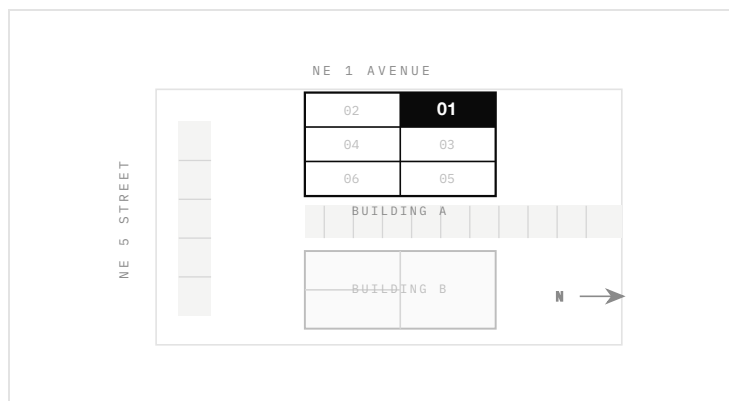

AVAILABLE NOW · BUILDING A

Suite 01

± 800 SF

RETAIL / SHELL

SITE LOCATOR - SUITE 01 HIGHLIGHTED

LEASING CONTACT

Jacky Aizenman

LEASING · D8 PLAZA