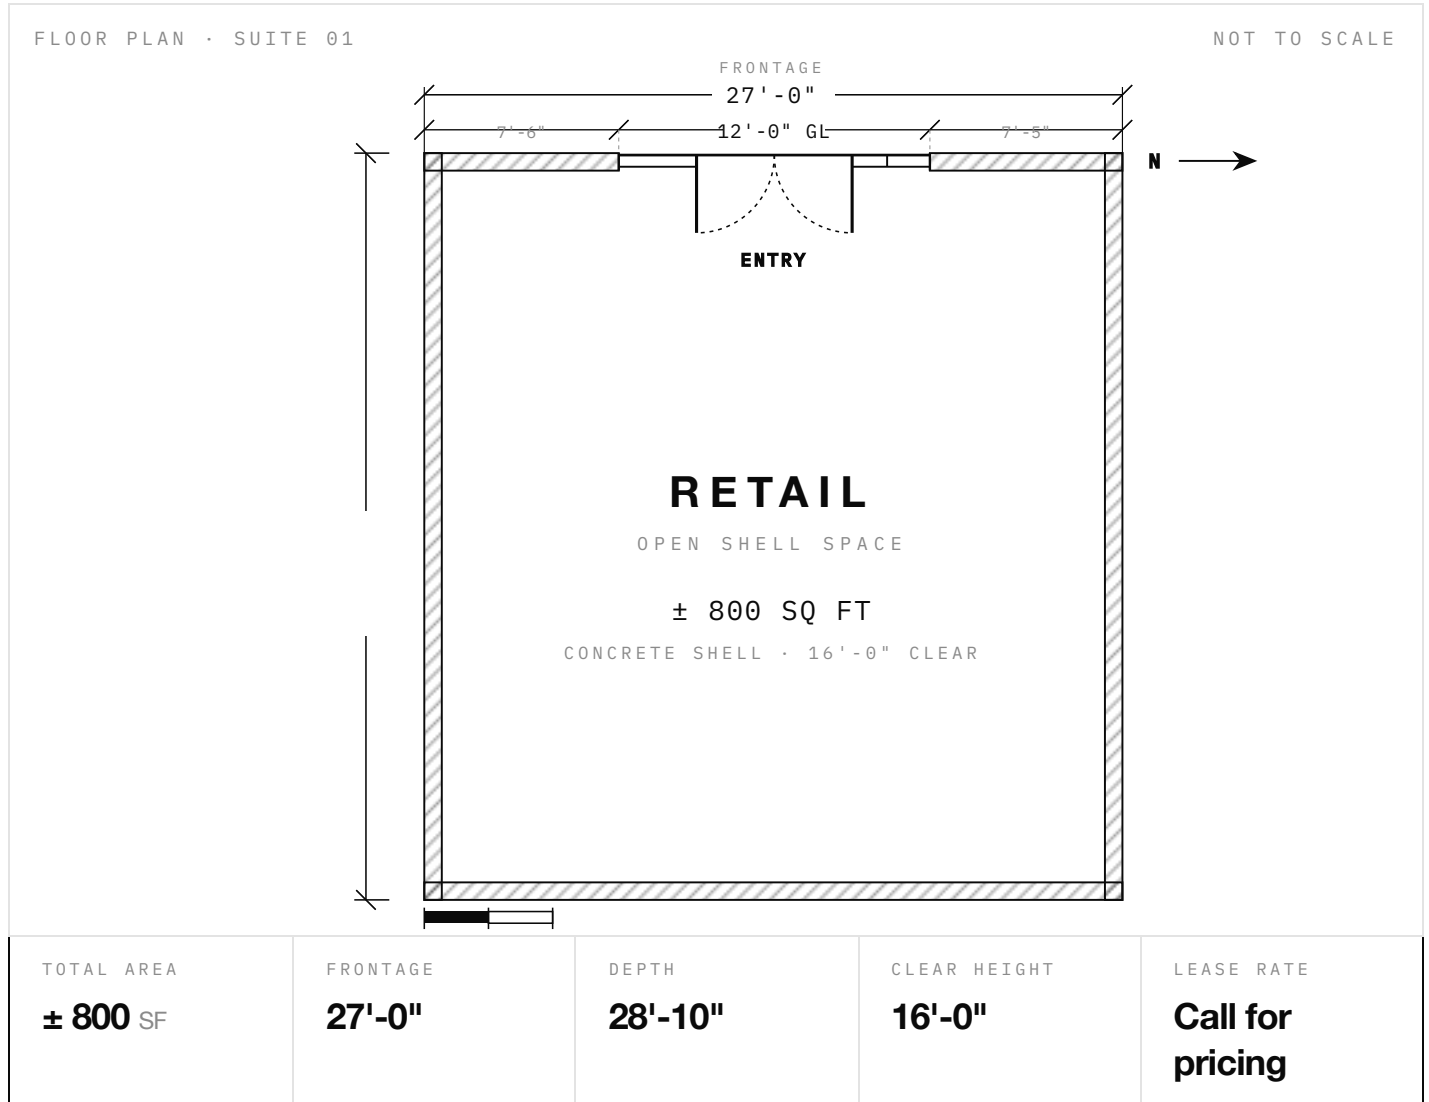

AVAILABLE NOW · BUILDING A

Suite 01

± 800 SF

RETAIL / SHELL

SITE LOCATOR - SUITE 01 HIGHLIGHTED

LEASING CONTACT

Jacky Aizenman

LEASING · D8 PLAZA