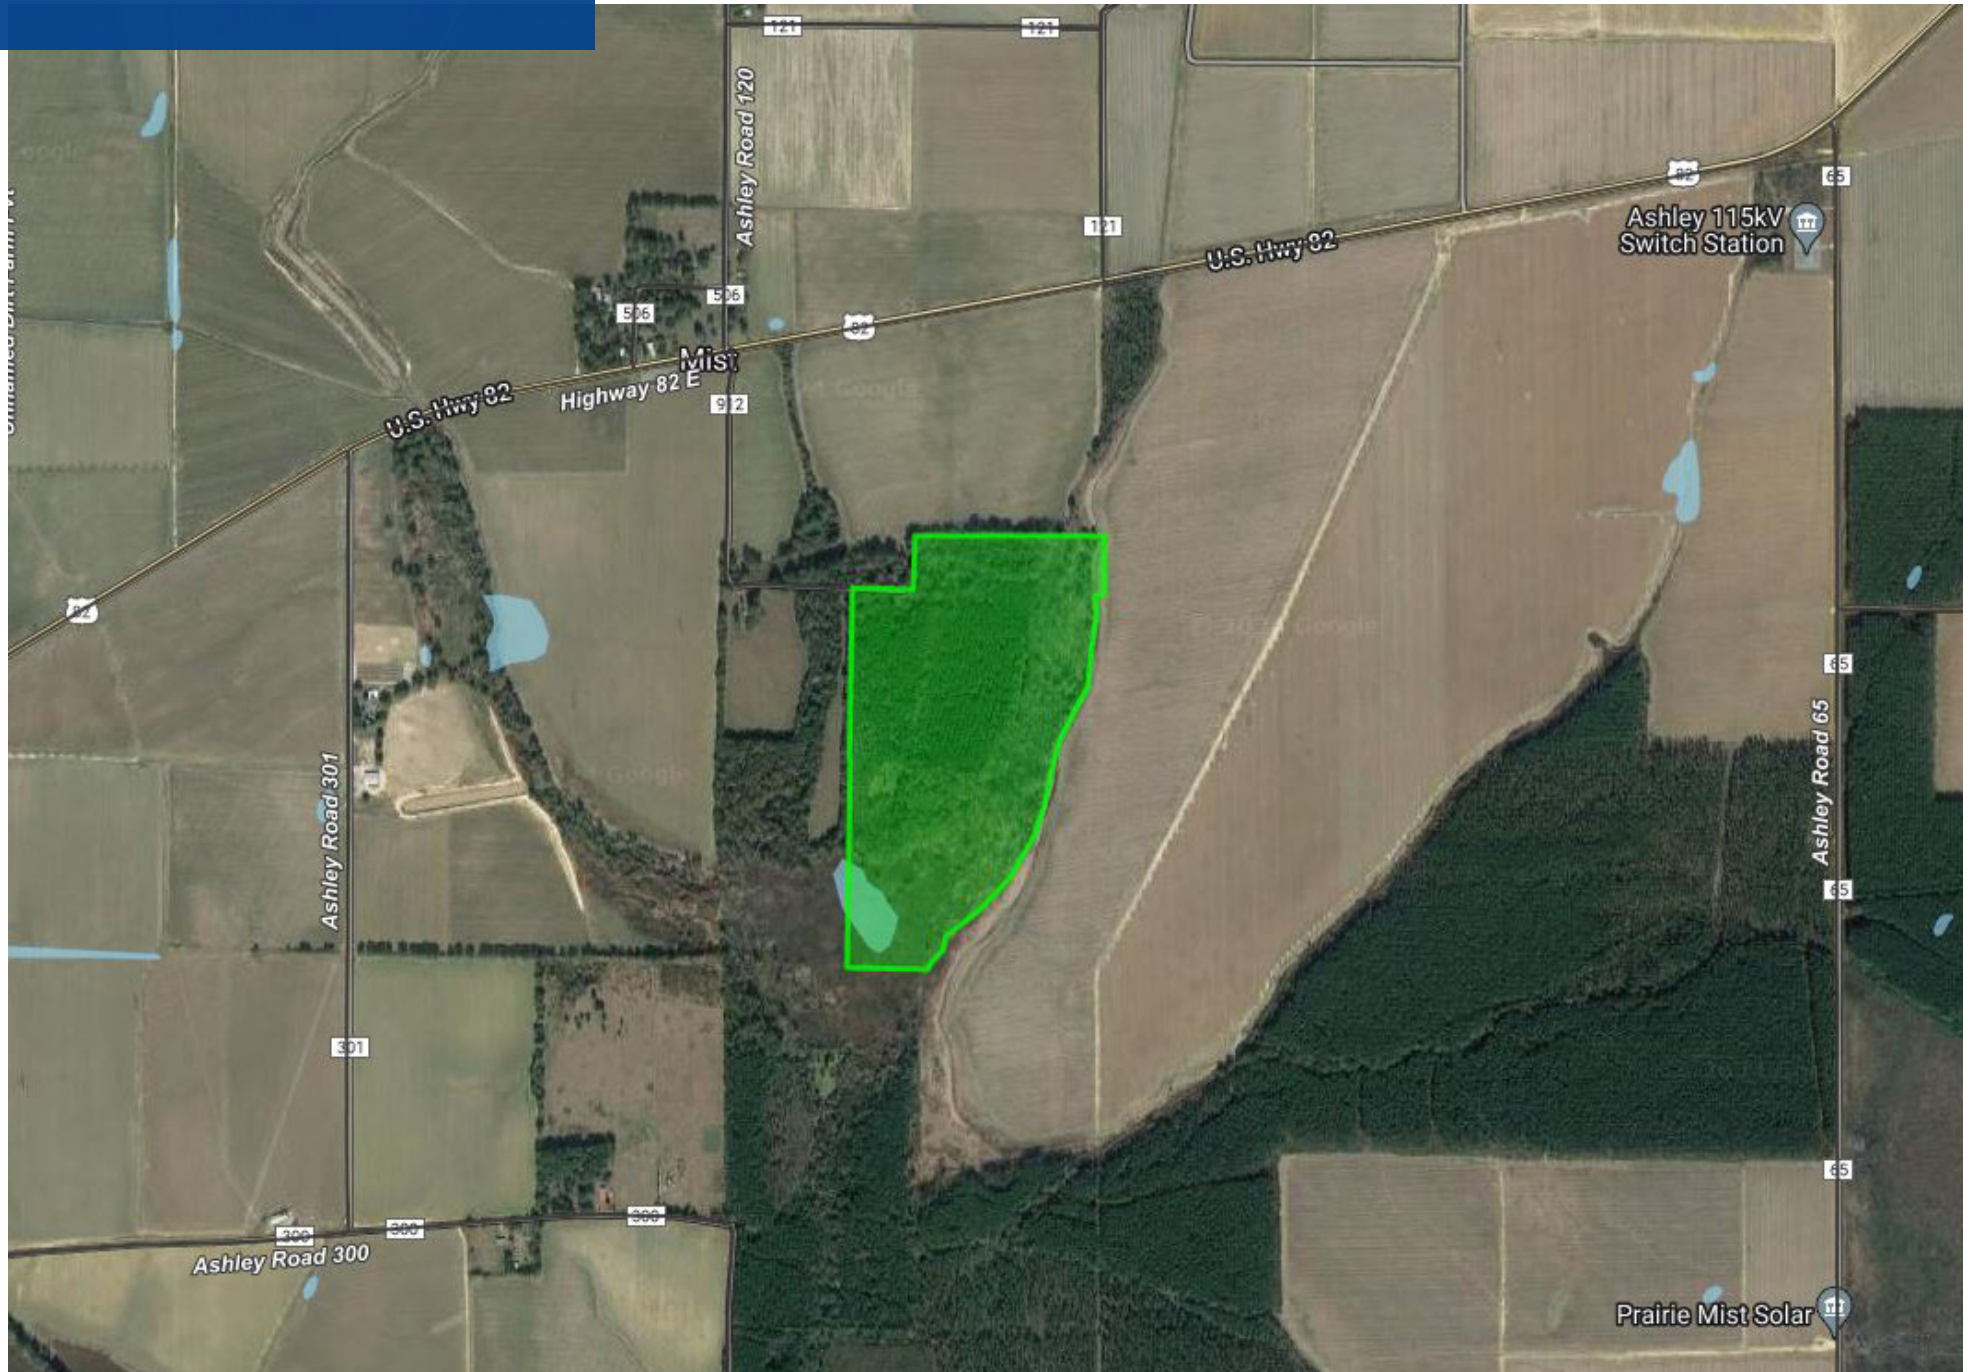

Parcel Outline