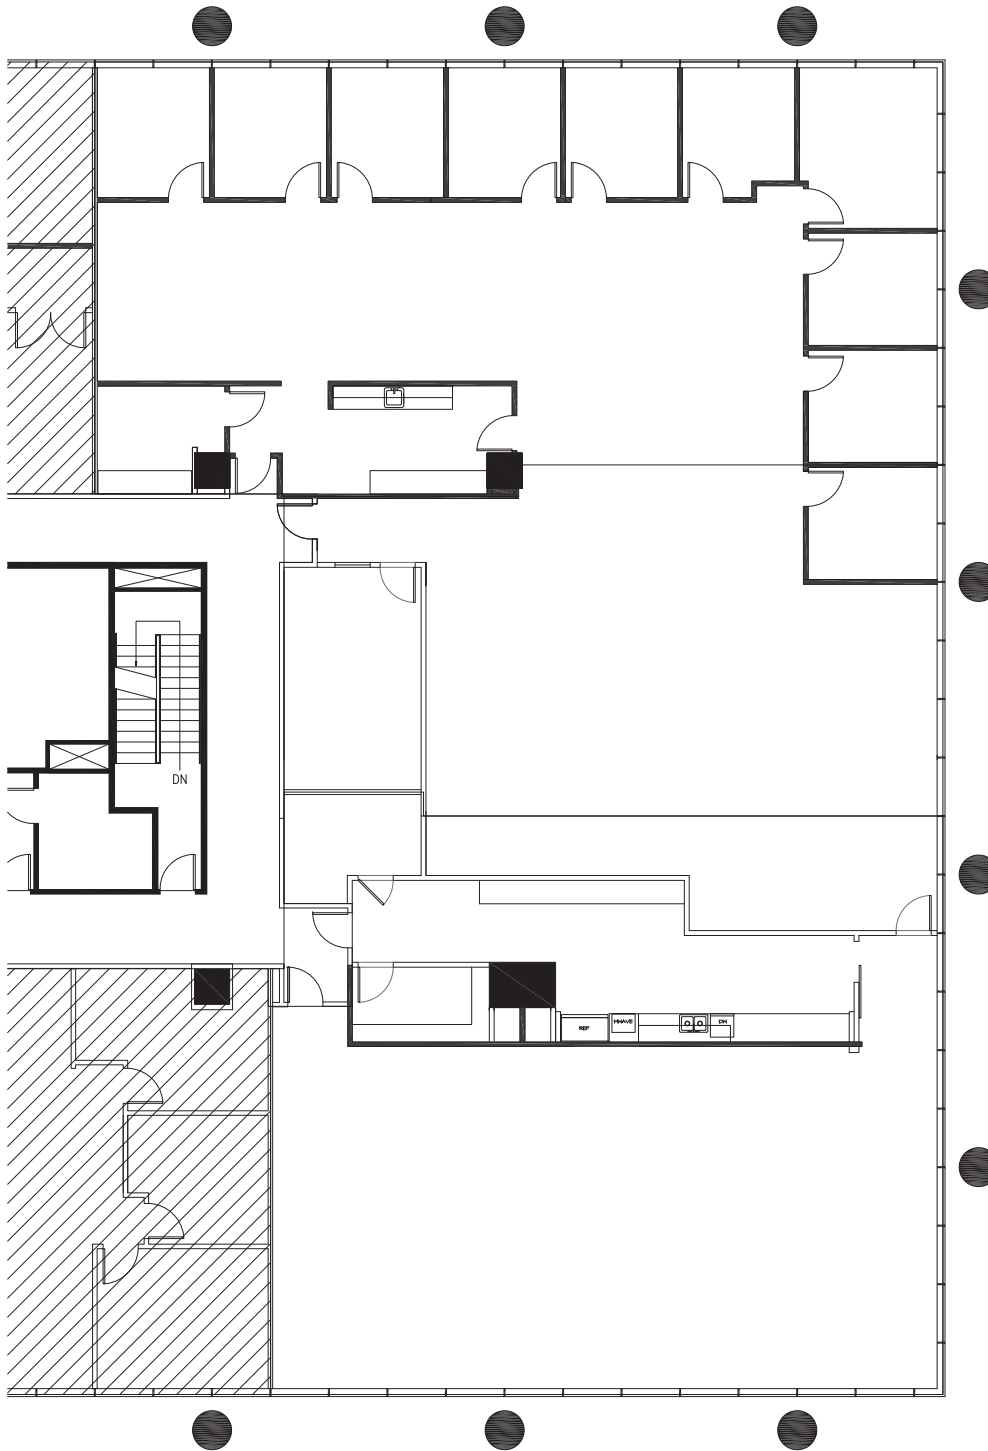

**CUSHMAN &
WAKEFIELD**

FOR LEASE

ONE METROCENTER

4010 Boy Scout Blvd Tampa, FL 33607 | USA

Suite 580

8,102 SF

For more information, please contact:

Angela H. Odell
+1 813 514 2435
angela.odell@cushwake.com