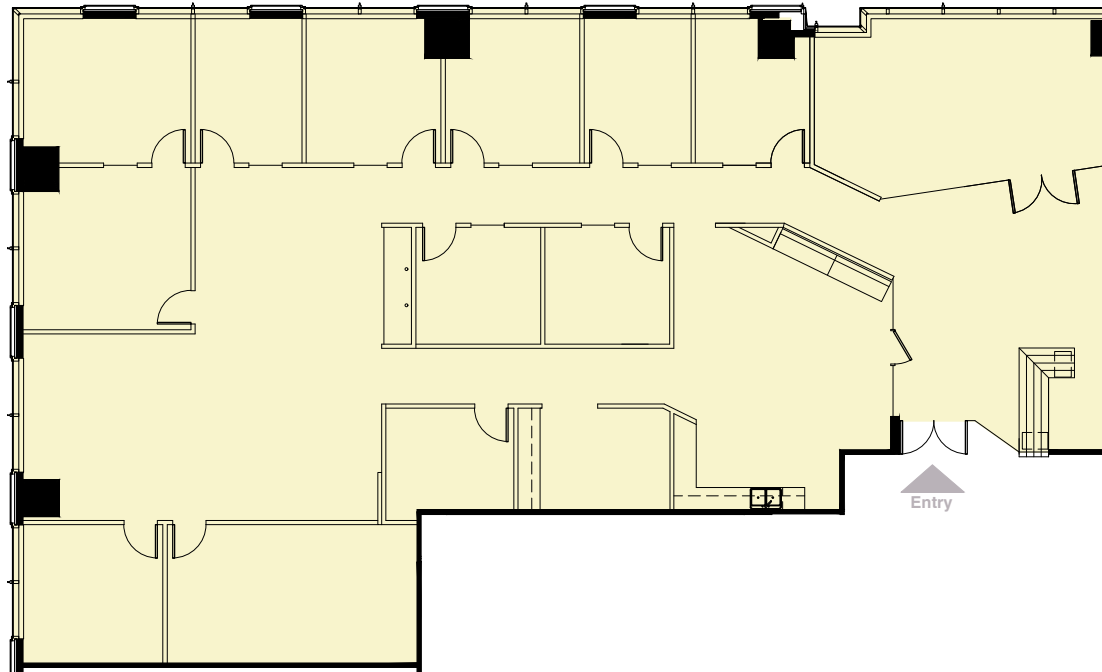

Key Plan

True North  
Not to Scale

171 17th Street

Suite 630 | 5,624 RSF

Glen Kolker | 404.316.9651  
[Glenn.Kolker@streamrealty.com](mailto:Glenn.Kolker@streamrealty.com)

Preston Menning | 404.664.4527  
[Preston.Menning@streamrealty.com](mailto:Preston.Menning@streamrealty.com)