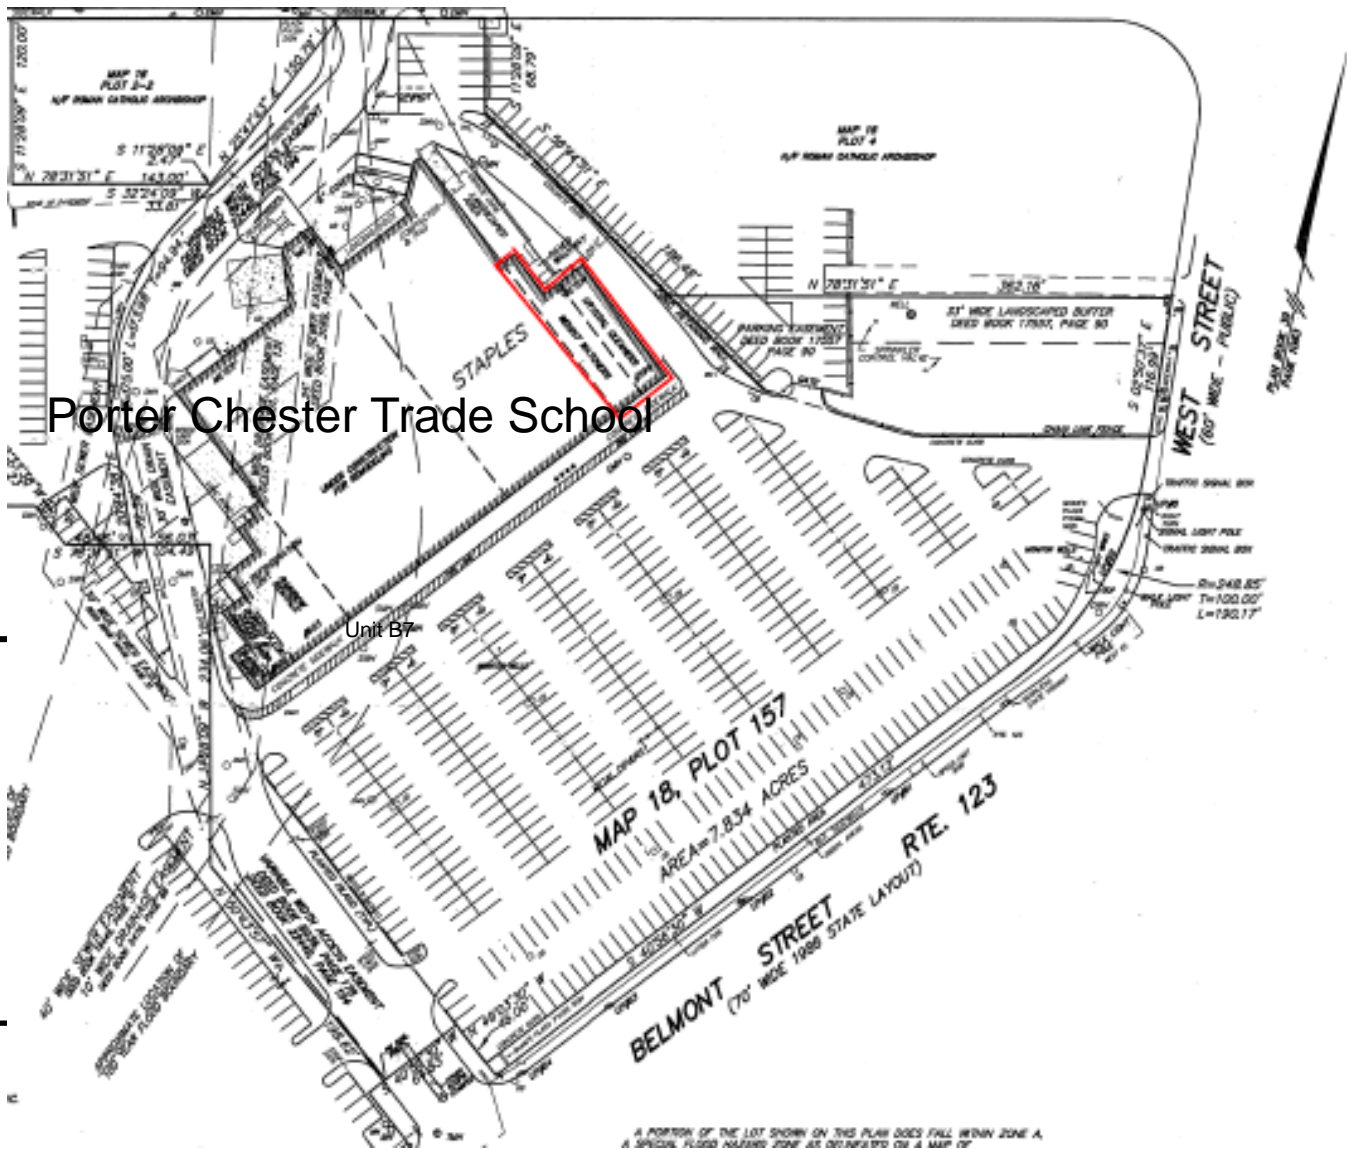

2,240 Square Feet Available

609 Belmont Street
Brockton, MA

Site Plan

Unit B7

2240 SF