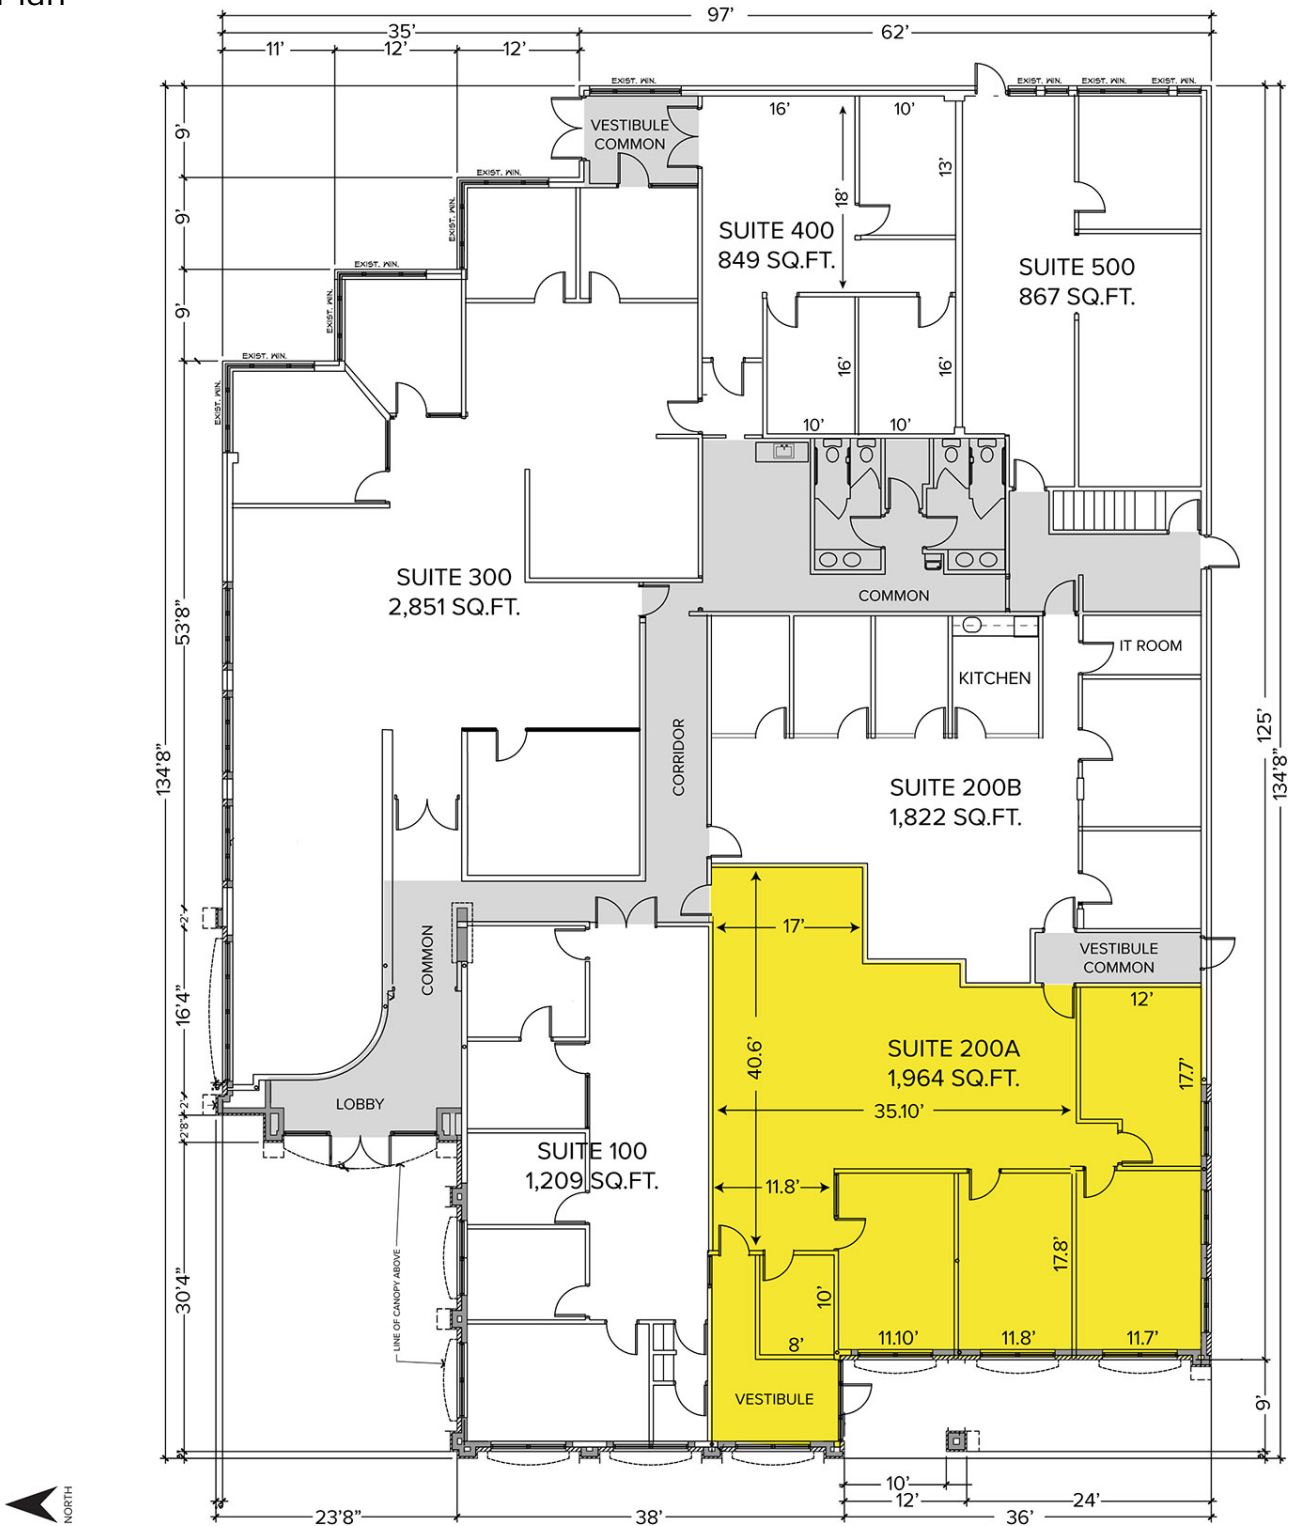

Floor Plan

For more information, please contact:

PETER VANDERKAAY

(248) 359 3837

pvanderkaay@signatureassociates.com

DAVE MILLER

(248) 948 4183

dmiller@signatureassociates.com

SIGNATURE ASSOCIATES

One Towne Square, Suite 1200

Southfield, MI 48076

www.signatureassociates.com