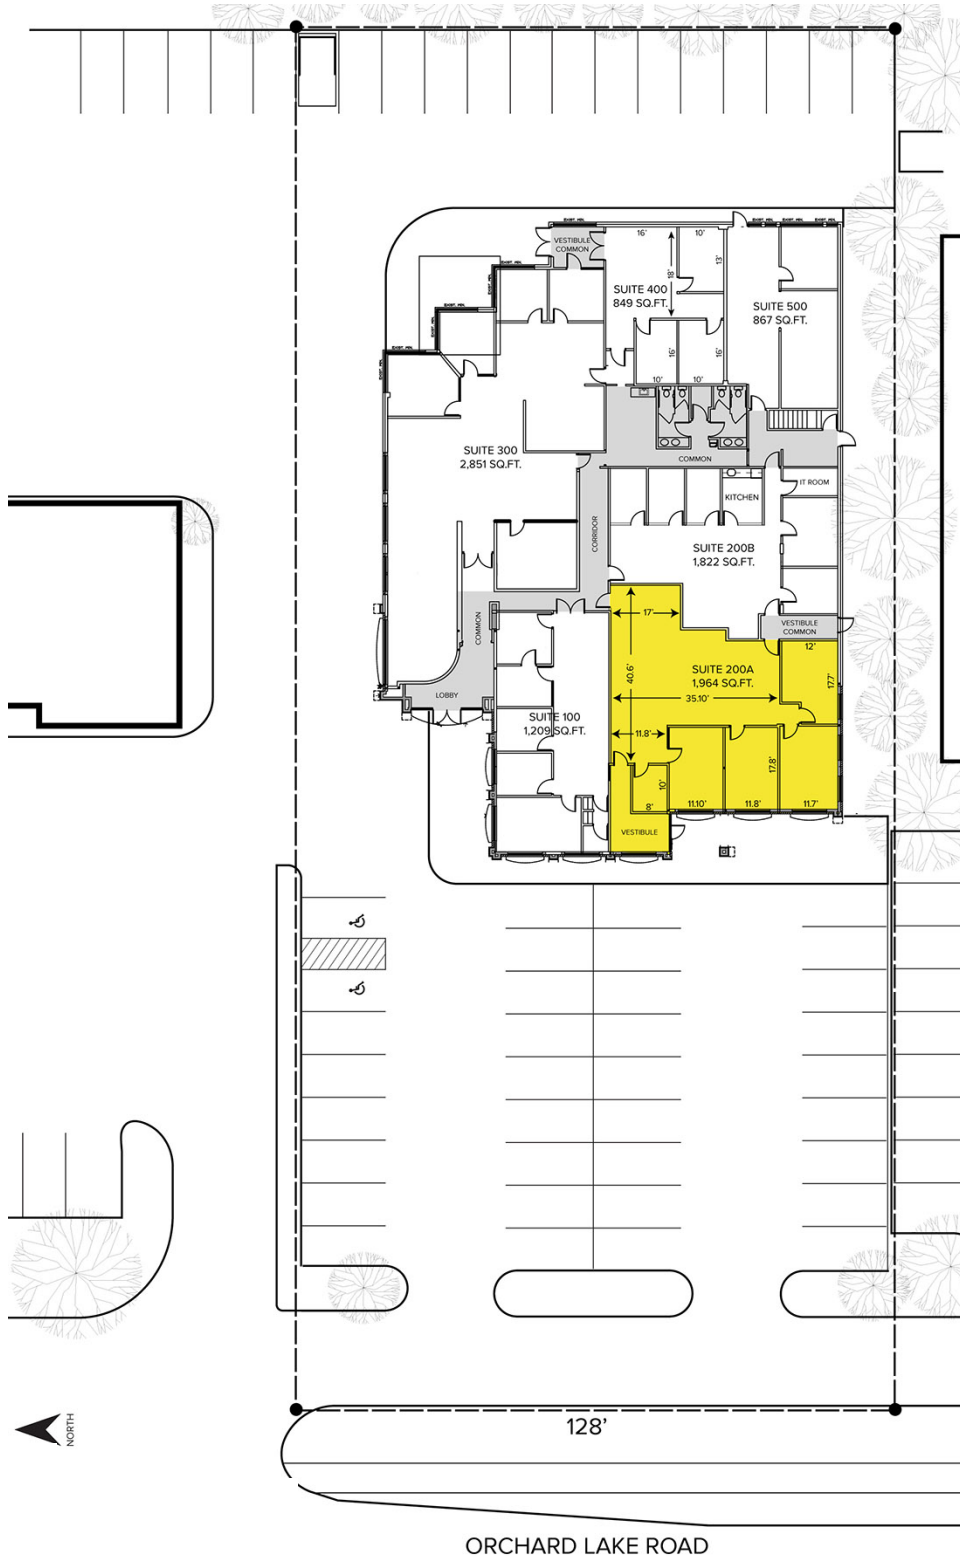

Site Plan

For more information, please contact:

PETER VANDERKAAY
(248) 359 3837
pvanderkaay@signatureassociates.com

DAVE MILLER
(248) 948 4183
dmiller@signatureassociates.com

SIGNATURE ASSOCIATES
One Towne Square, Suite 1200
Southfield, MI 48076
www.signatureassociates.com