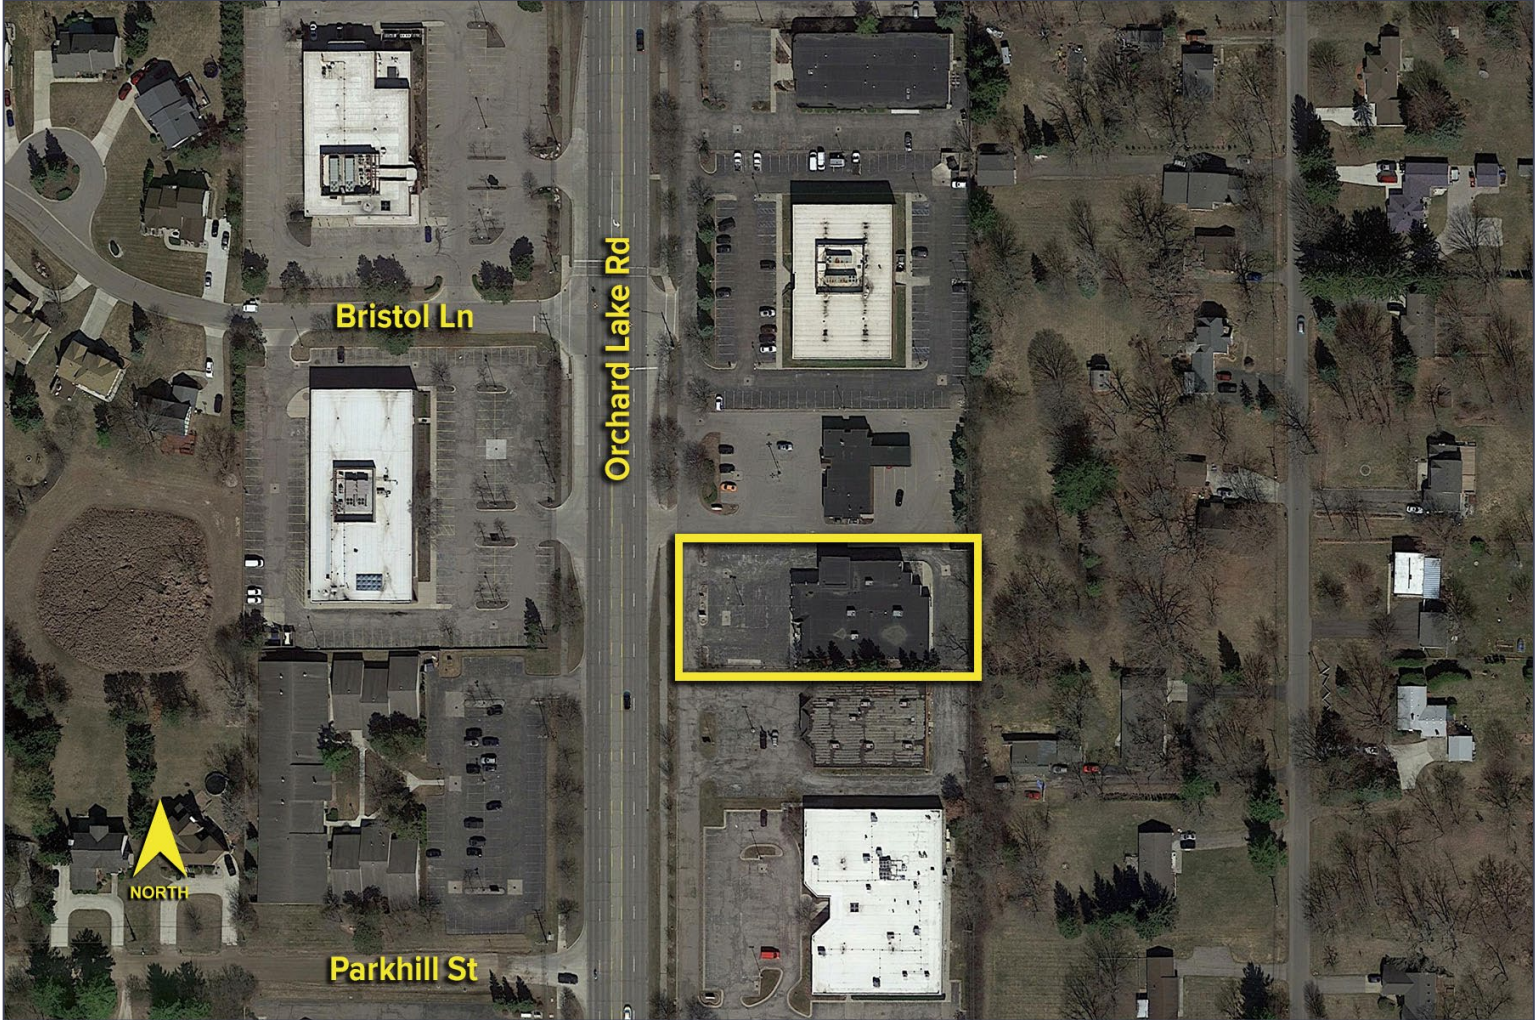

28552 Orchard Lake Road – Farmington Hills, MI

Office For Sublease

2,000 +/-
Square Feet
AVAILABLE

Aerial

For more information, please contact:

PETER VANDERKAAY
(248) 359 3837
pvanderkaay@signatureassociates.com

DAVE MILLER
(248) 948 4183
dmiller@signatureassociates.com

SIGNATURE ASSOCIATES
One Towne Square, Suite 1200
Southfield, MI 48076
www.signatureassociates.com

Information is subject to verification and no liability for errors or omissions is assumed. Price is subject to change and listing withdrawal.