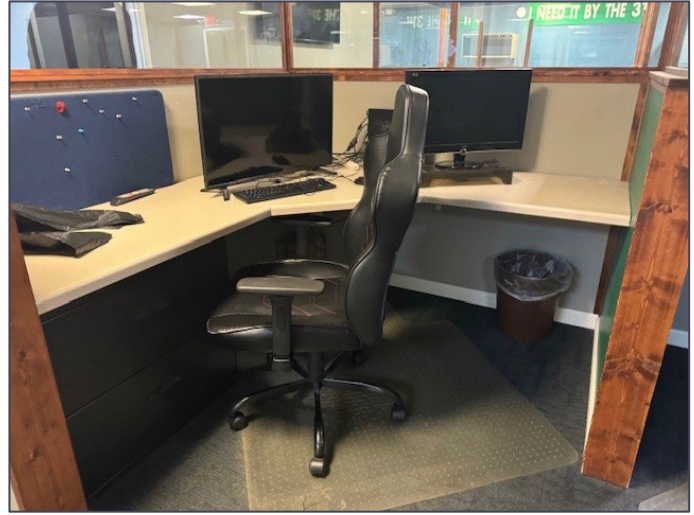

Interior Photos

For more information, please contact:

PETER VANDERKAAY

(248) 359 3837

pvanderkaay@signatureassociates.com

DAVE MILLER

(248) 948 4183

dmiller@signatureassociates.com