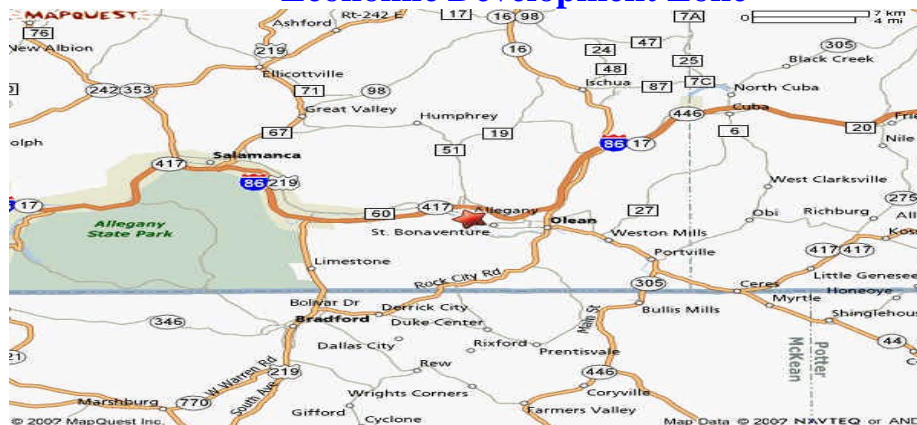

SITE AVAILABE FOR LEASE

Located At Exit 24 On Interstate 86

EXIT 24 Interstate 86 Allegany, New York.

14.81 Acres Available ■ located on Diamond Interchange on Interstate 86

Features:

- 14.81 Acres
- 10 Minutes from the Seneca Allegany Casino
- 3 Minutes to St. Bonaventure University
- 15 Minutes to Holiday Valley Skiing
- Diamond Interchange for easy off and easy on
- Economic Development Zone