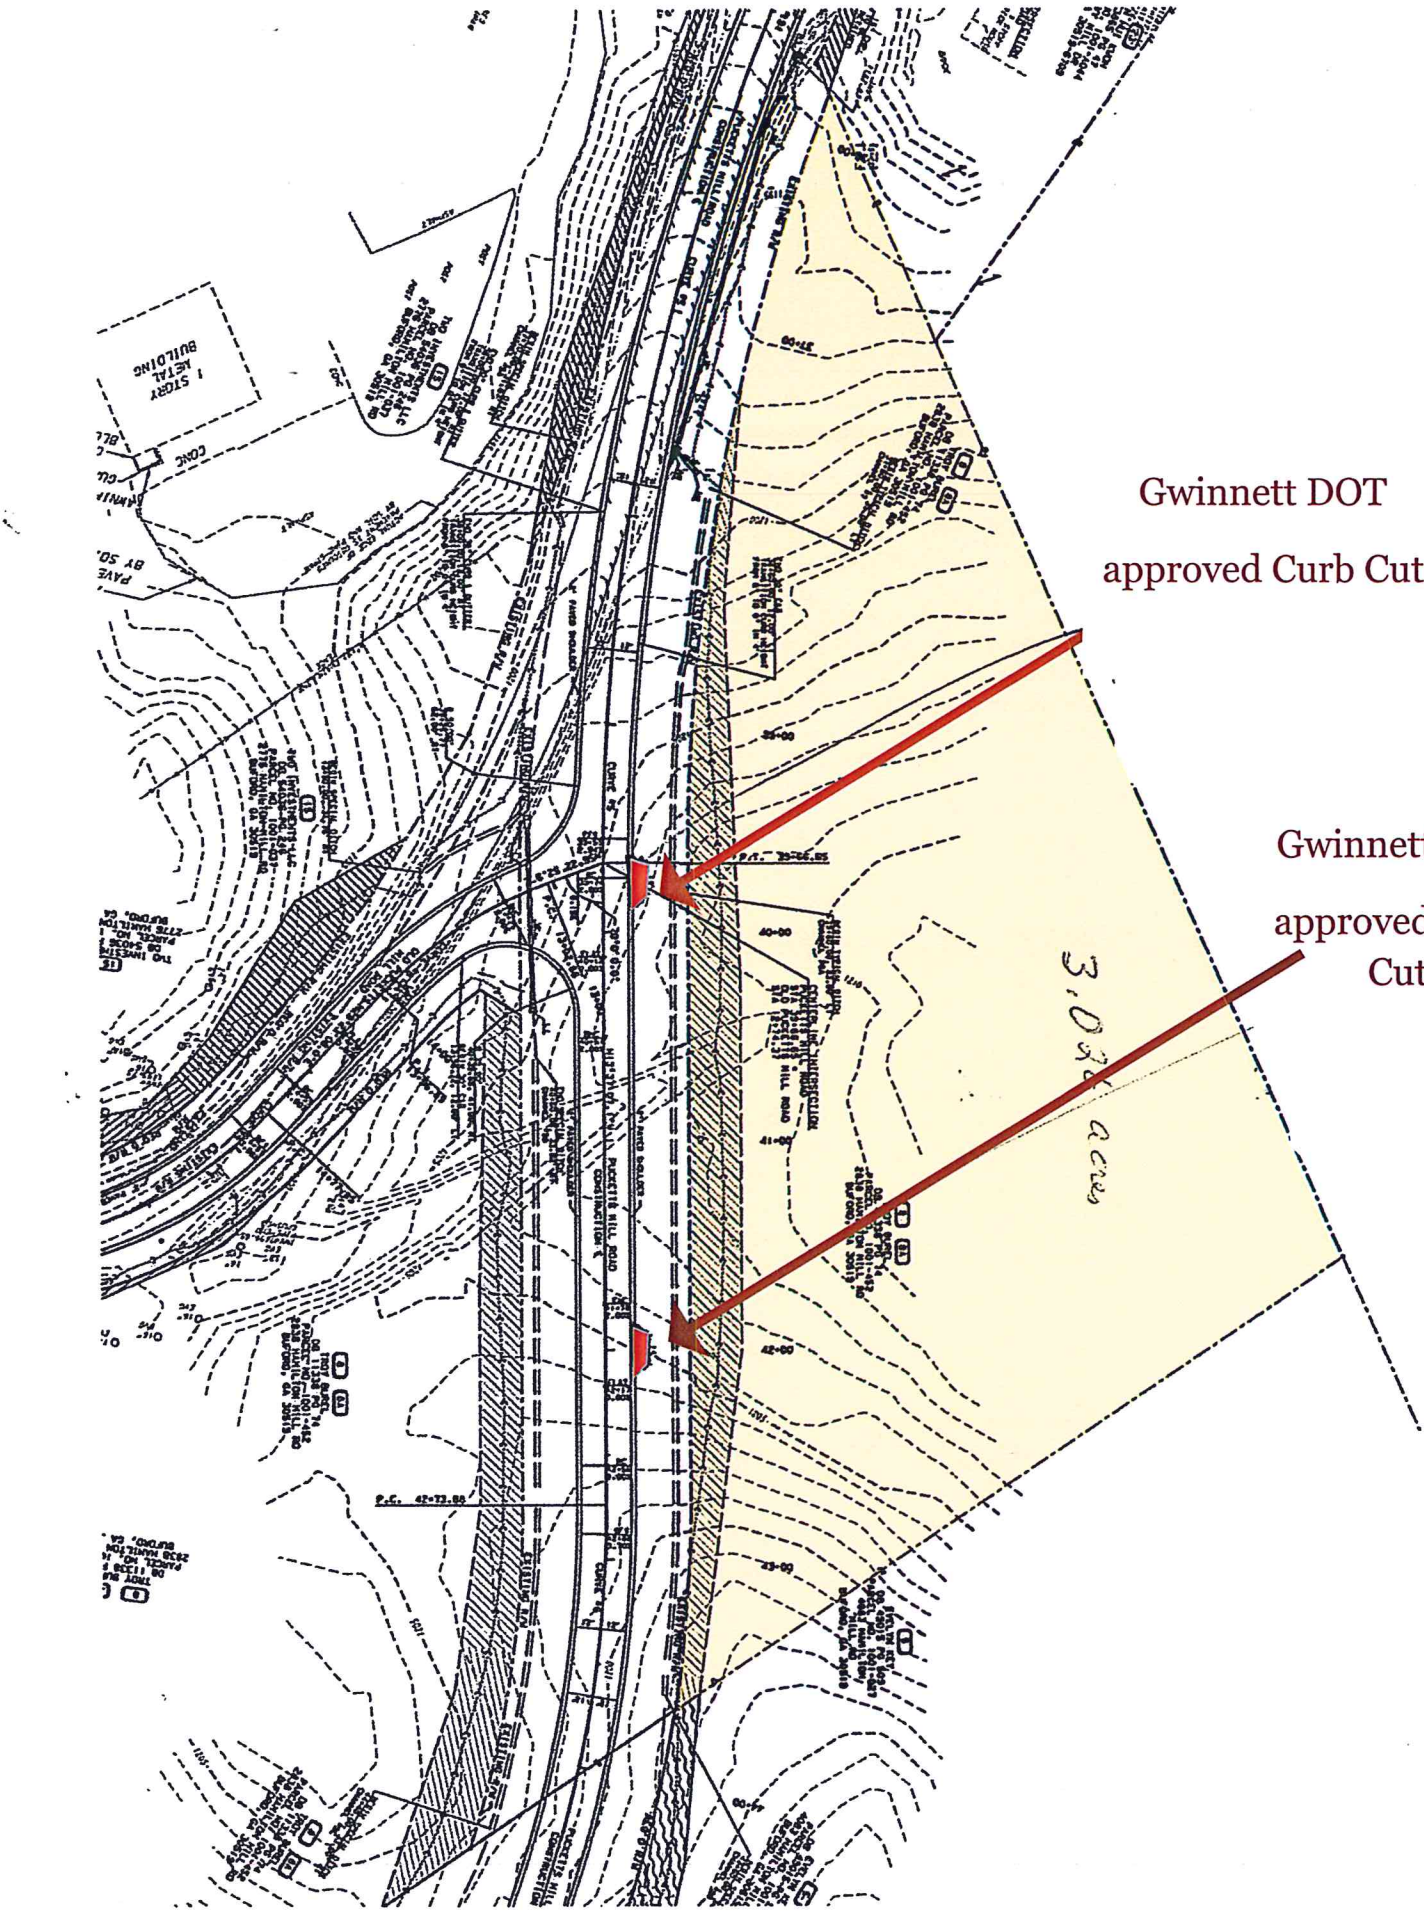

- Zoned RA-200
- Tax Parcel ID R1001452
- New Traffic Light at Hamilton Mill & New Pucketts Mill Roads
- Two Gwinnett DOT approved curb cuts.
- Approximately 1/2 mile from I-85
- 1.2 miles to Ridge Road
- 4 miles to I-985
- 5 Miles to Buford Highway #13

Gwinnett DOT
approved Curb Cut

Gwinnett DOT
approved Curb
Cut

3.038 acres